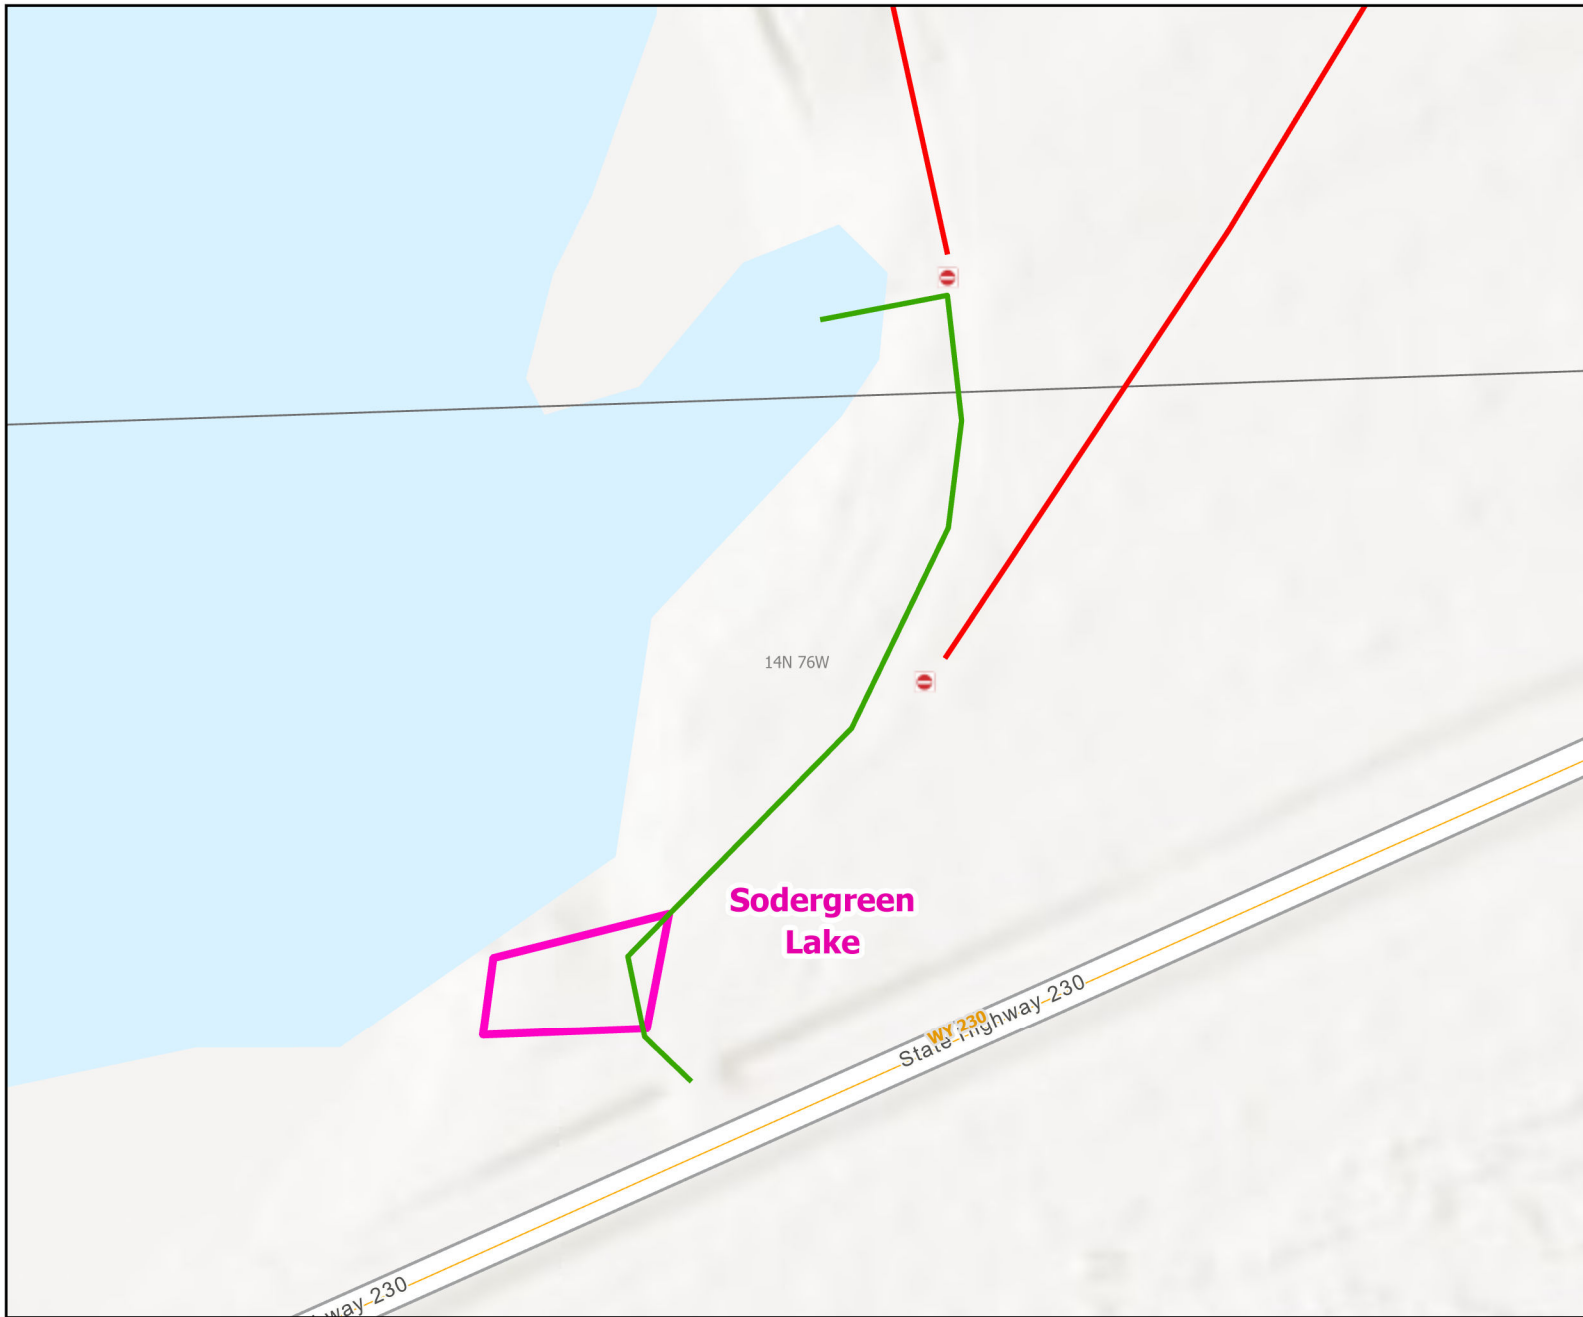

# Sodergreen Lake Public Access Area

**Recreation Options:** Fishing, boating, Wildlife Viewing

**Access Dates:** Open year round

**Seasonal Closure:**

**Access Exceptions:**

**Area Regulations:** Limited to easement area marked with signs No overnight camping, No shooting or hunting, Access road and parking not plowed during winter. No open Fires or Fireworks.

**Shed Limitations:** No Collection of shed antlers or horns January 1-May 1 at 6:00 AM

**Pheasant Release Dates:**

This map is for visual use, assistance and general location only, does not represent a survey, and is not to be used for legal conveyance. Hunt Area boundaries are approximate, consult Game and Fish Hunting Regulations for descriptions and restrictions. Access to these private lands for any commercial activity must be gained by contacting the individual landowner(s) directly.