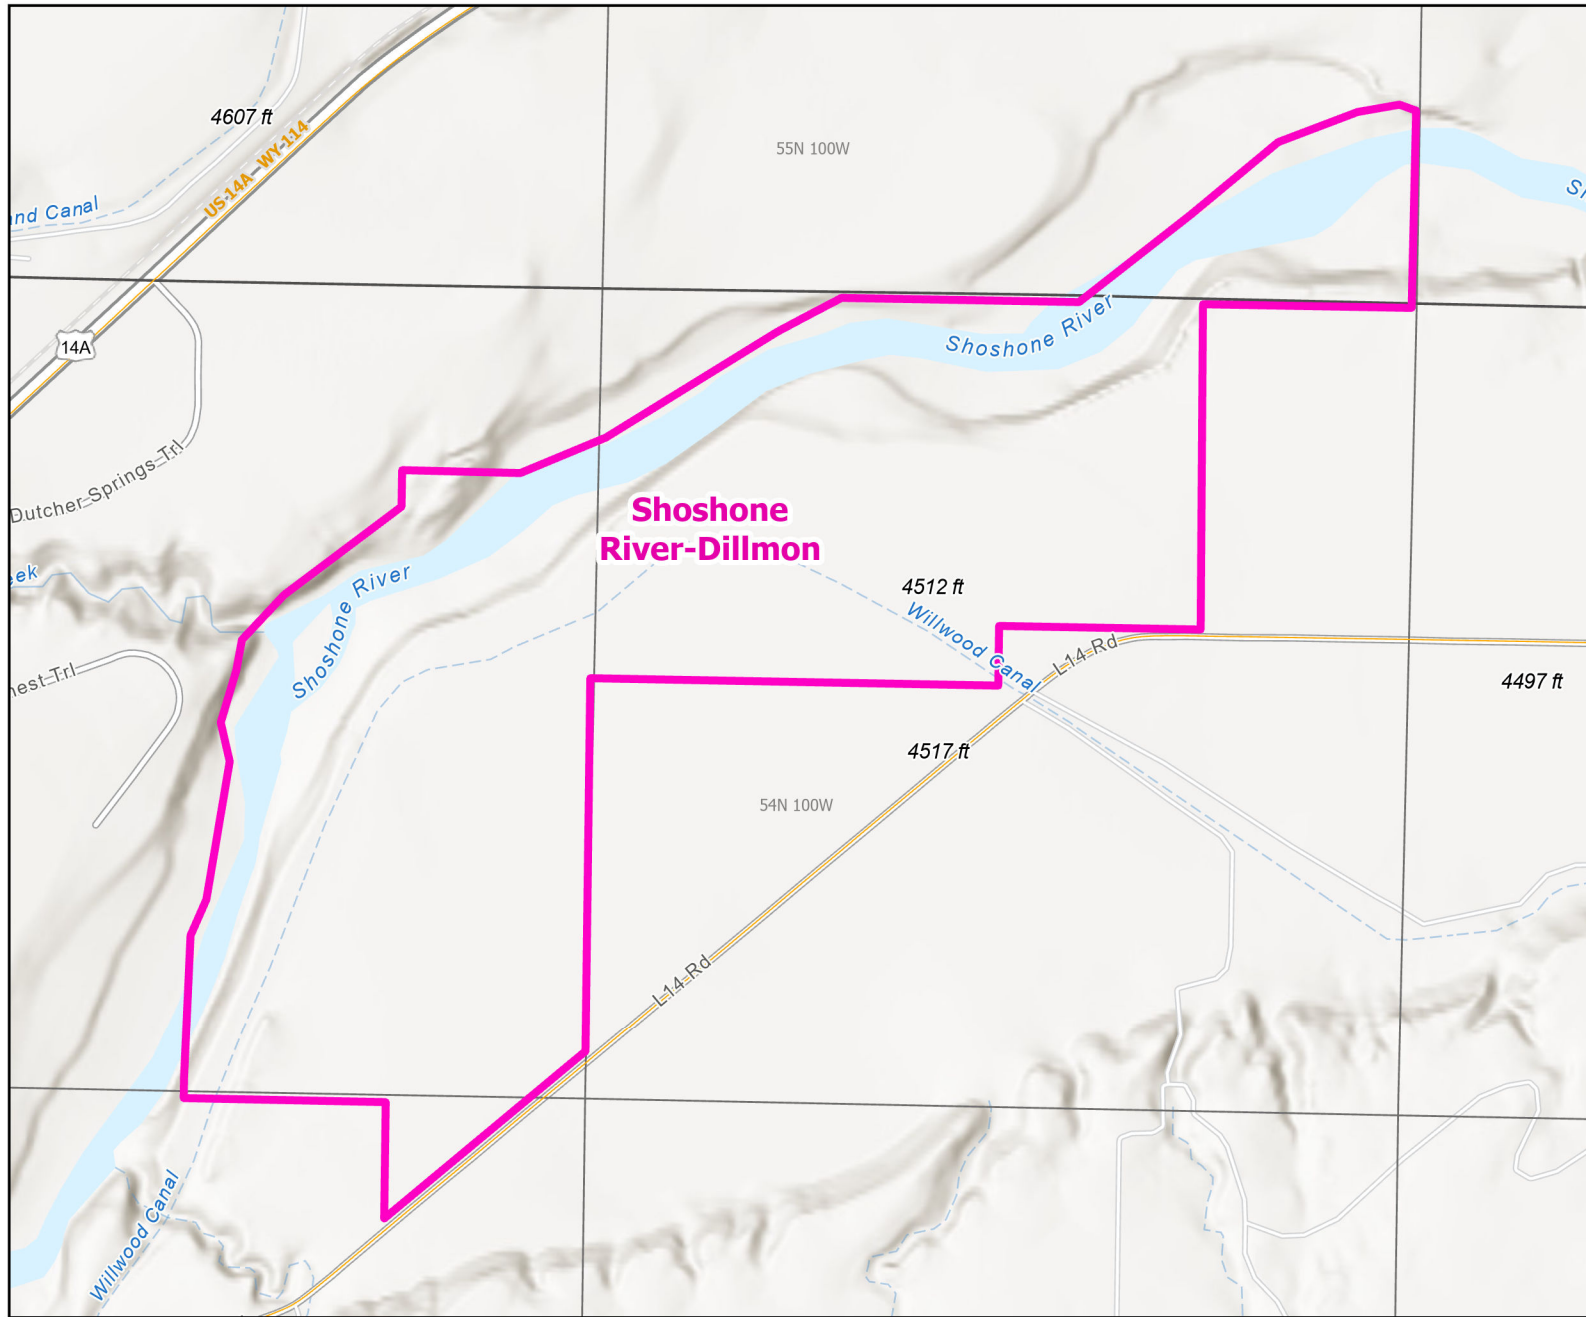

Shoshone River-Dillmon Public Access Area

Recreation Options: Fishing, Hunting
 Access Dates: Open year round
 Seasonal Closure:
 Access Exceptions:
 Area Regulations:
 Shed Limitations:
 Pheasant Release Dates:

This map is for visual use, assistance and general location only, does not represent a survey, and is not to be used for legal conveyance. Hunt Area boundaries are approximate, consult Game and Fish Hunting Regulations for descriptions and restrictions. Access to these private lands for any commercial activity must be gained by contacting the individual landowner(s) directly.