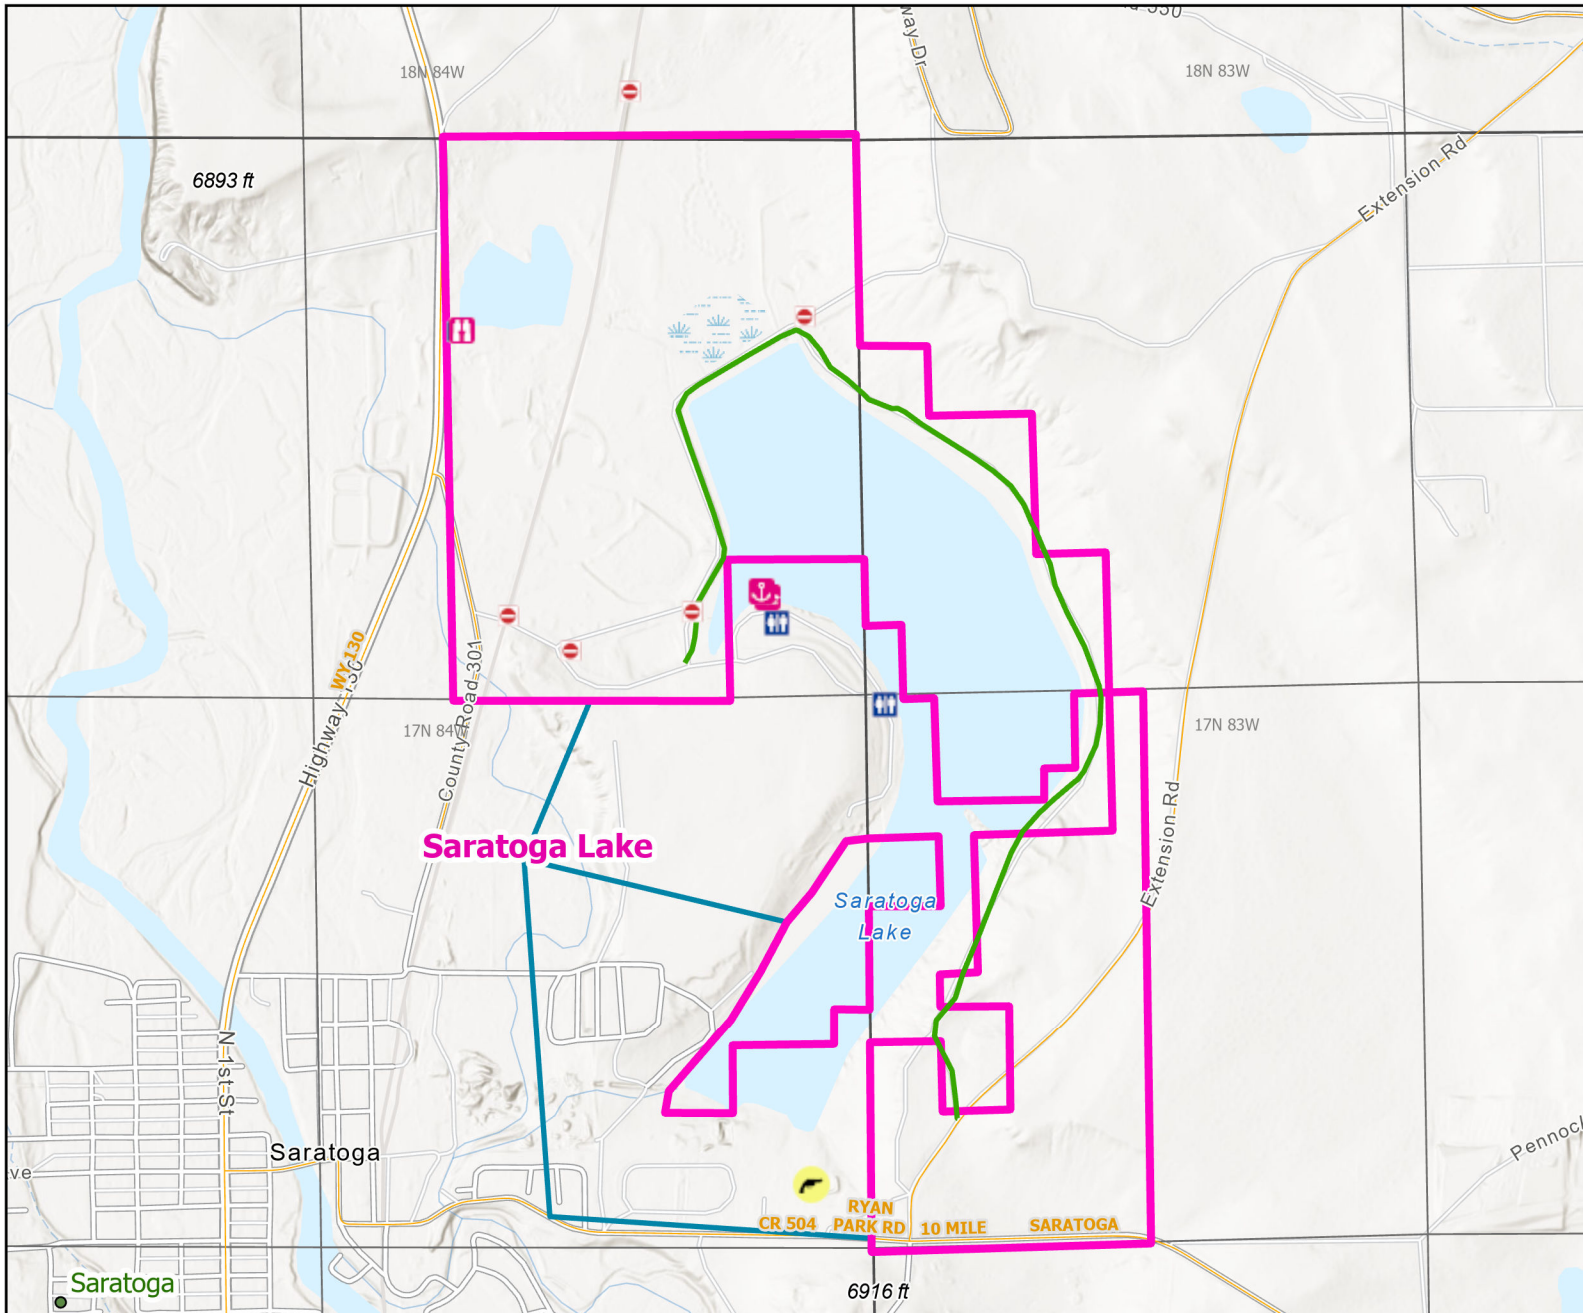

# Saratoga Lake Public Access Area

**Recreation Options:** Fishing, Boating, Hunting, Wildlife Viewing

**Access Dates:** Open year round

**Seasonal Closure:**

**Access Exceptions:**

**Area Regulations:** Limited to WGFC land or easement marked with signs Camping allowed only at Town of Saratoga Campground. Access road and parking not plowed during winter.

**Shed Limitations:** No Collection of shed antlers or horns January 1-May 1 at 6:00 AM

**Pheasant Release Dates:**

This map is for visual use, assistance and general location only, does not represent a survey, and is not to be used for legal conveyance. Hunt Area boundaries are approximate, consult Game and Fish Hunting Regulations for descriptions and restrictions. Access to these private lands for any commercial activity must be gained by contacting the individual landowner(s) directly.