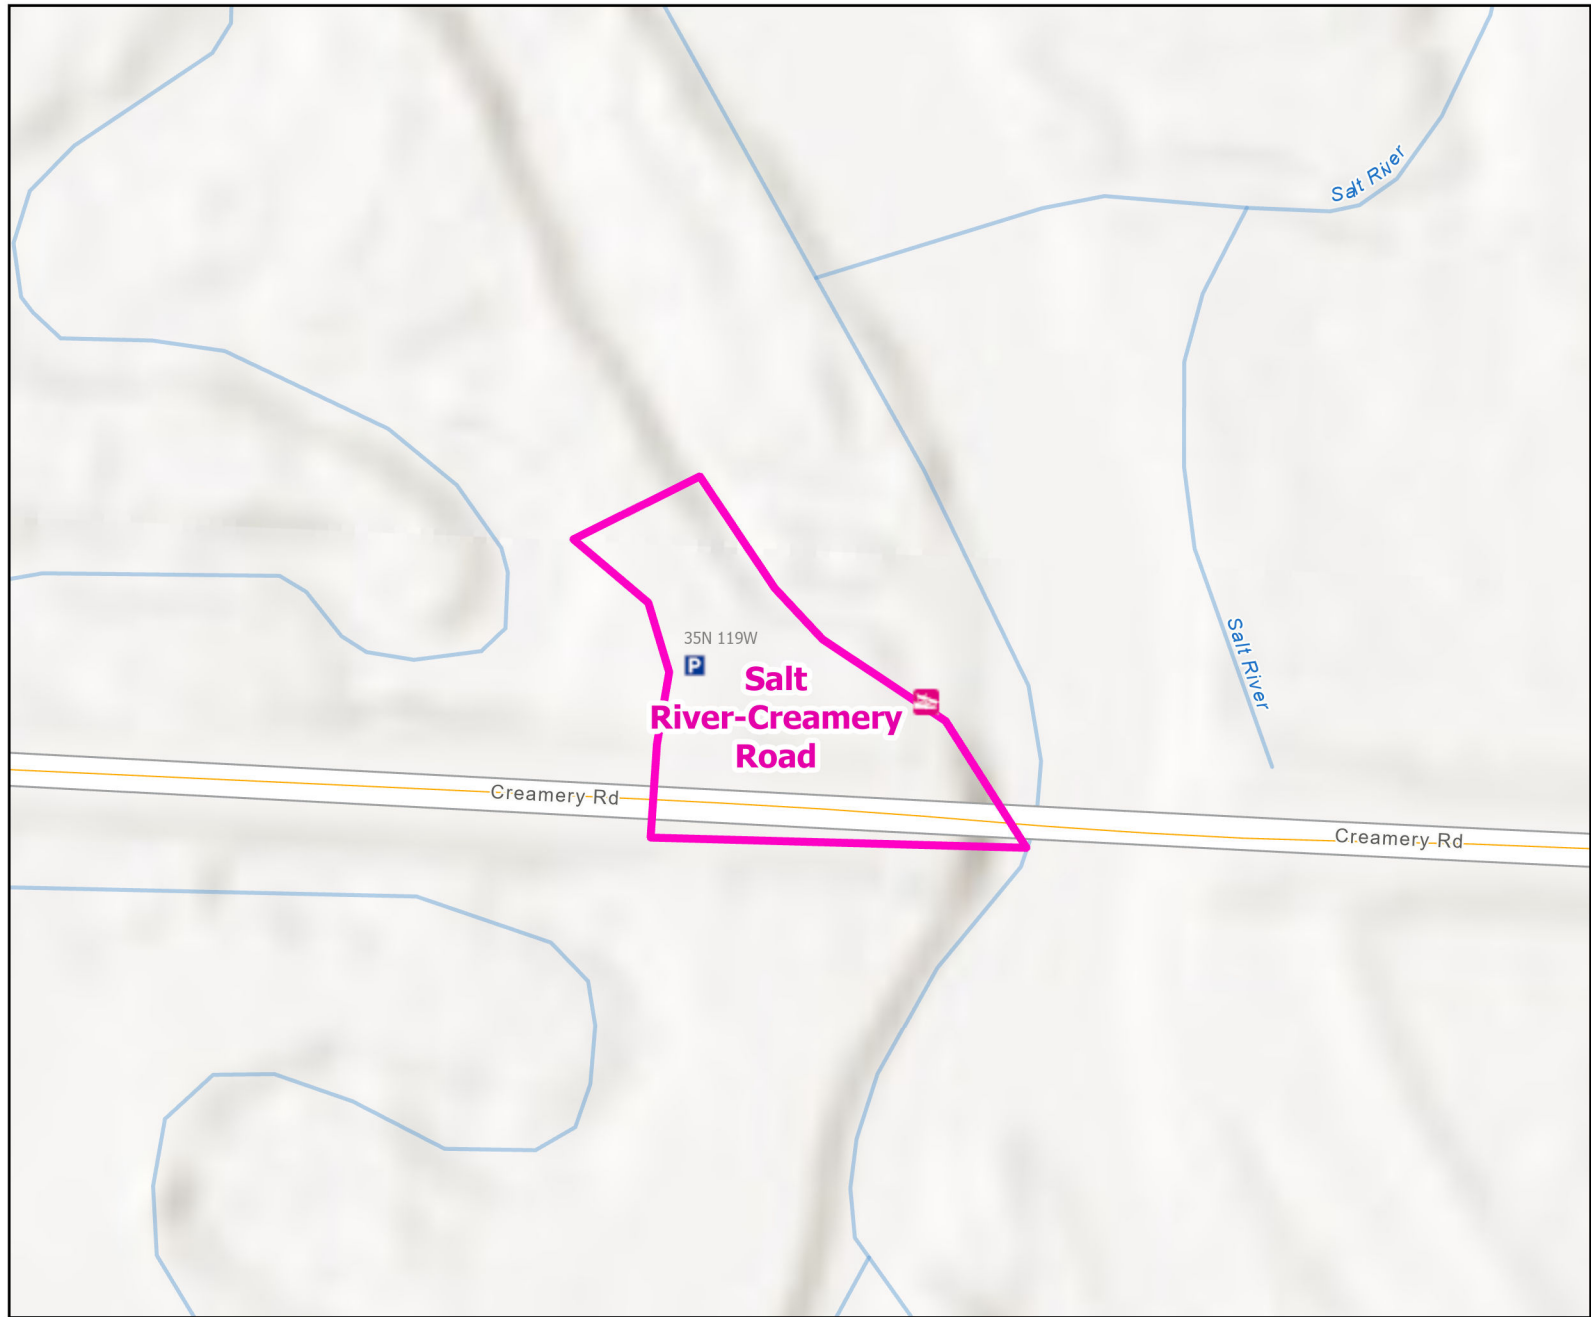

Salt River-Creamery Road Public Access Area

Recreation Options: Fishing, Waterfowl Hunting, Float Access

Access Dates: Open year round

Seasonal Closure:

Access Exceptions:

Area Regulations: Fishing and Waterfowl hunting only. No overnight camping, open fires or fireworks. Easement road and parking area not plowed in winter.

Shed Limitations: No collection of shed antlers or horns January 1- May 1 at 6:00 AM

Pheasant Release Dates:

This map is for visual use, assistance and general location only, does not represent a survey, and is not to be used for legal conveyance. Hunt Area boundaries are approximate, consult Game and Fish Hunting Regulations for descriptions and restrictions. Access to these private lands for any commercial activity must be gained by contacting the individual landowner(s) directly.