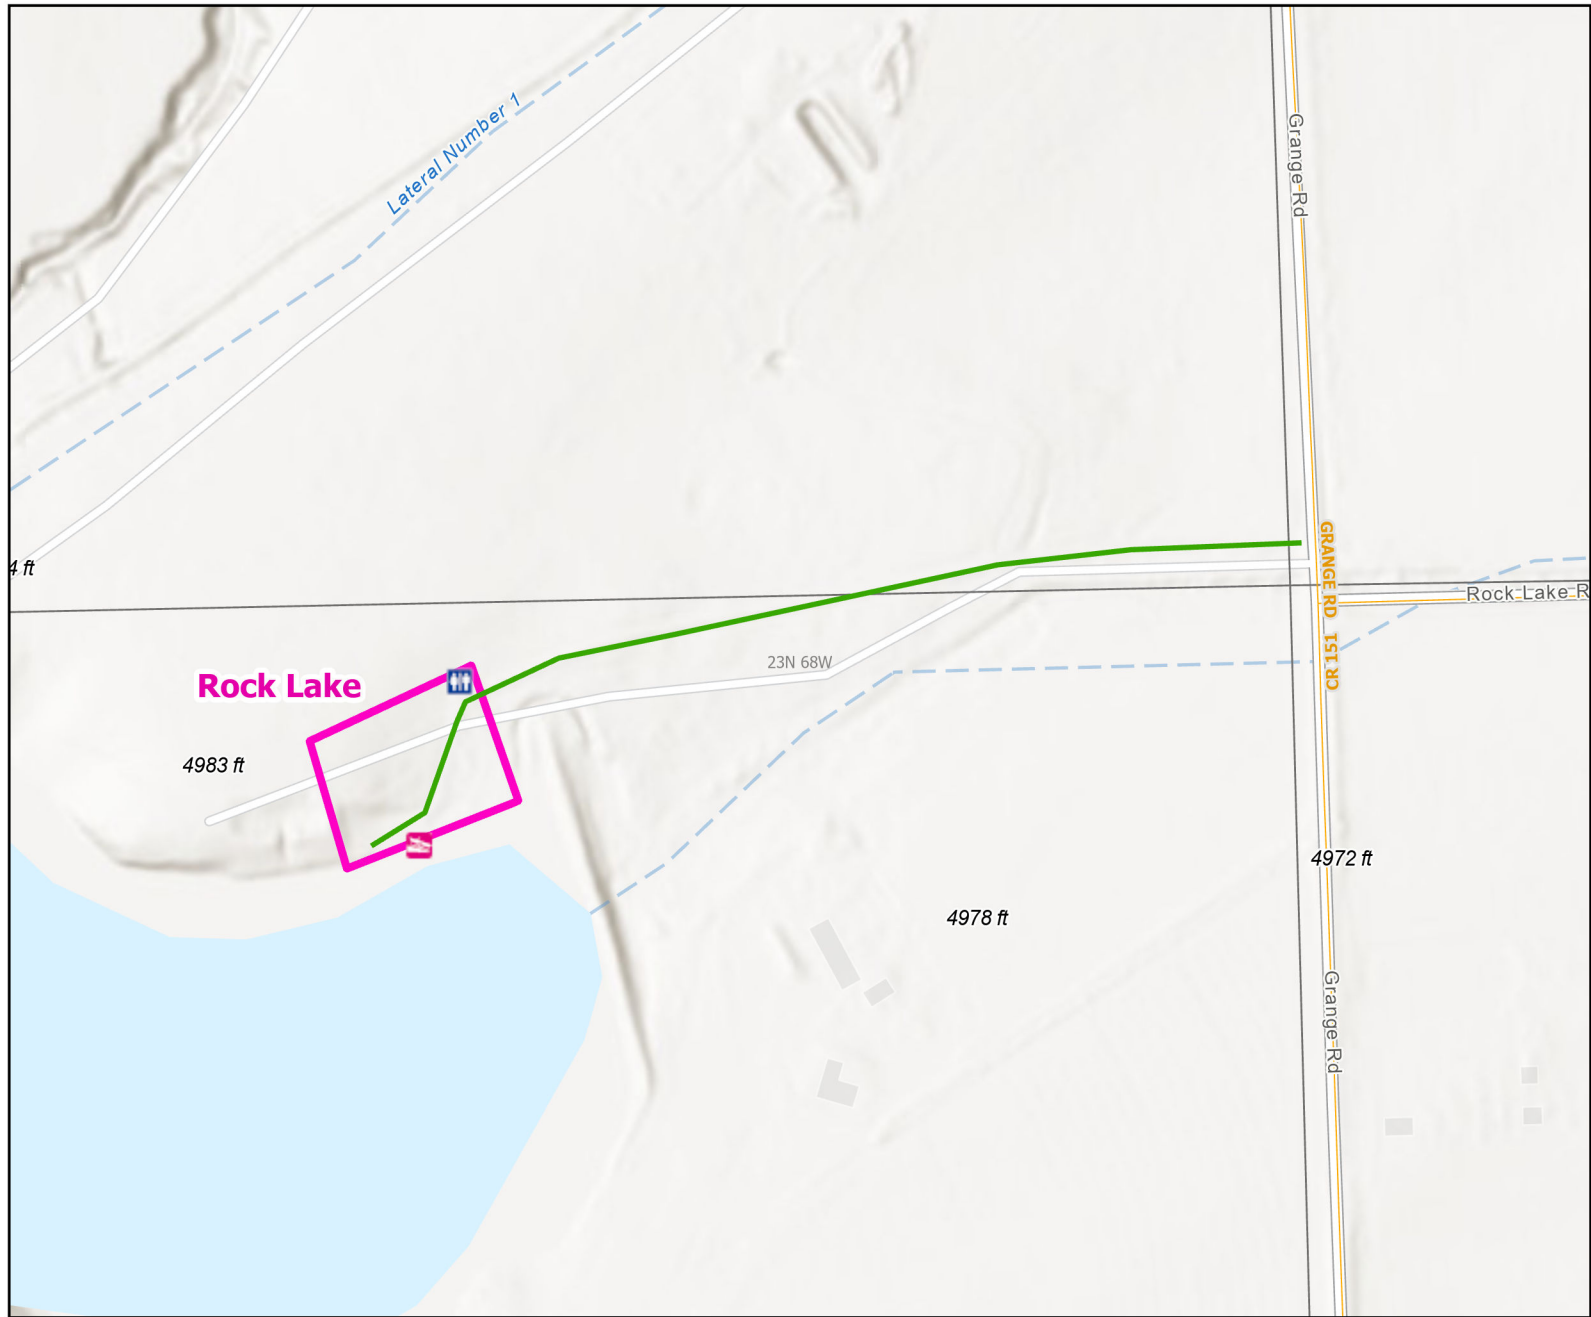

Rock Lake Public Access Area

Recreation Options: Fishing, Waterfowl Hunting, boating,
Access Dates: Open year-round

Seasonal Closure:

Access Exceptions: No shooting allowed without landowner permission except during waterfowl season.

Area Regulations: Limited to easement area marked with signs No overnight camping, Access road and parking not plowed during winter. No Open Fires, No Fireworks, No ORV's. No discharging of firearms in parking area.