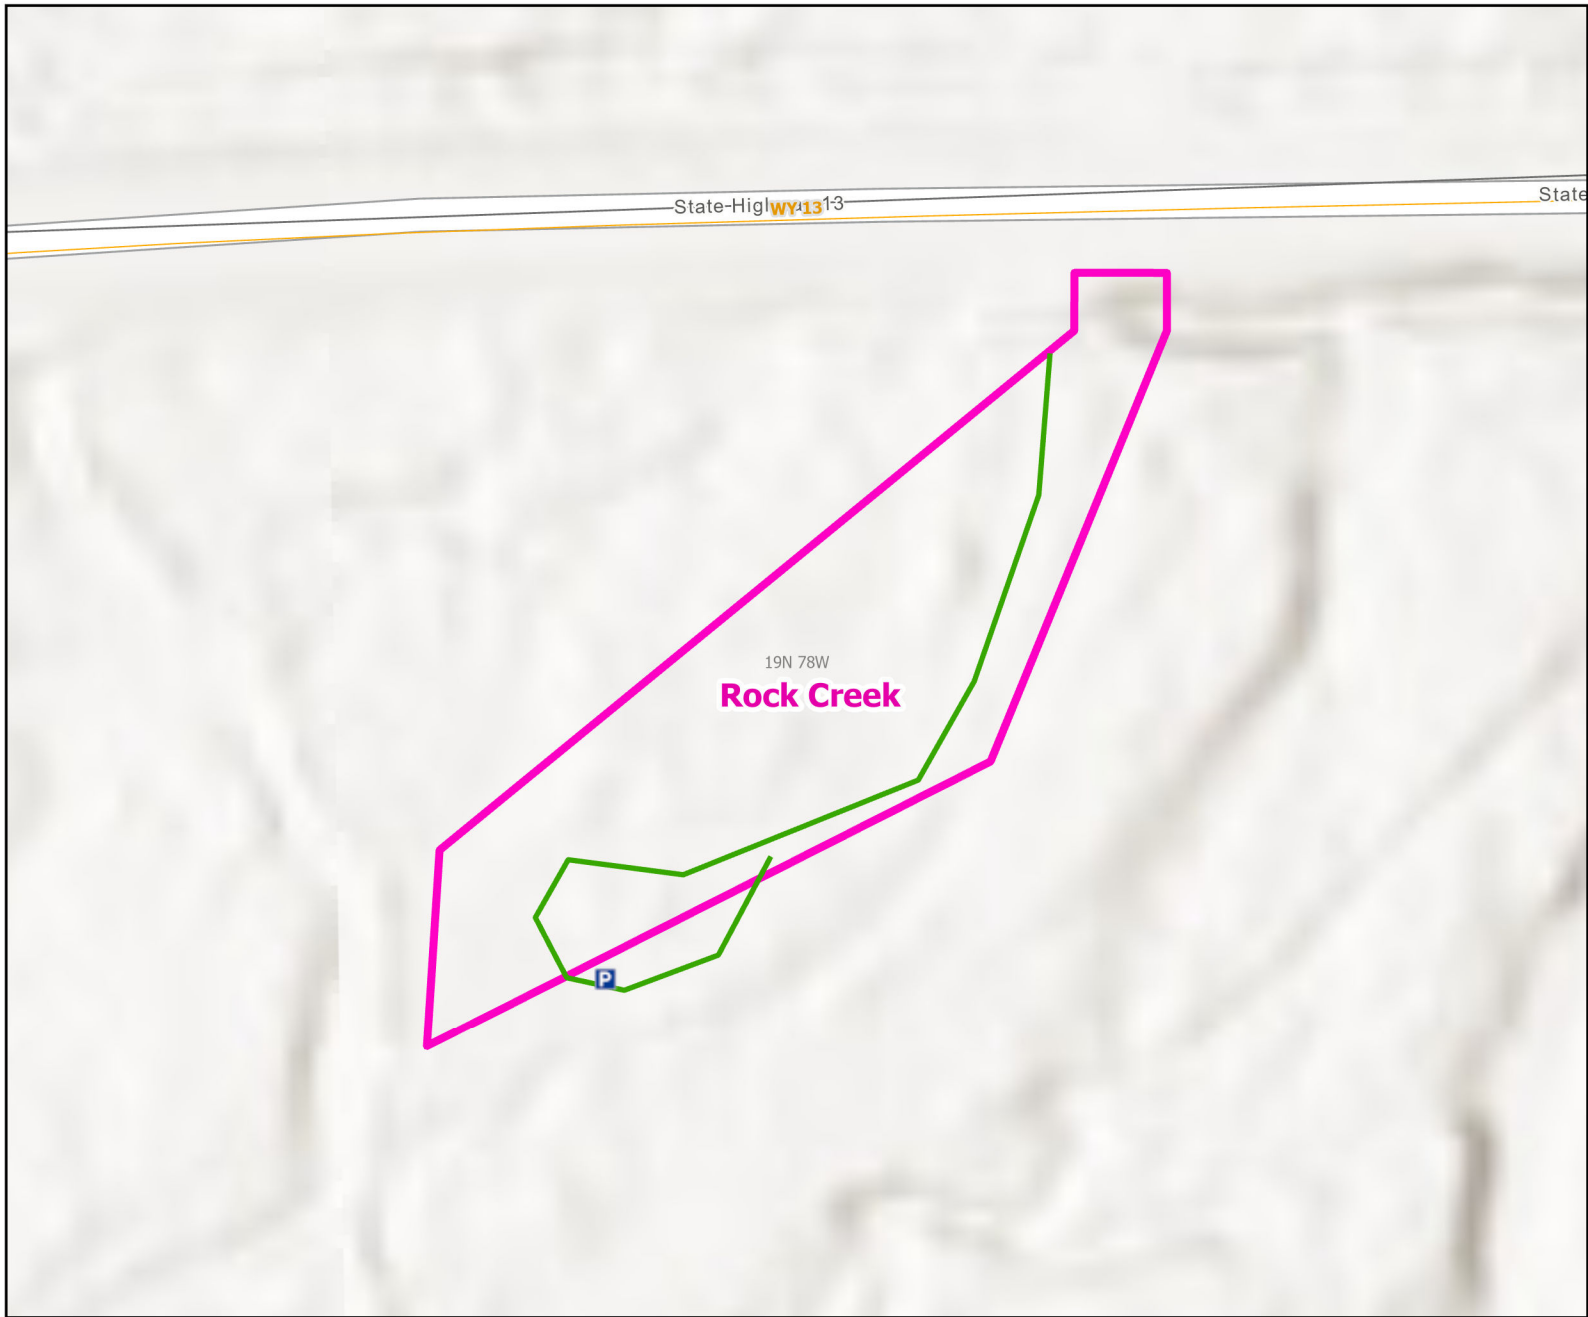

Rock Creek Public Access Area

Recreation Options: Fishing, Hiking, Wildlife Viewing,
 Access Dates: Open year-round

Seasonal Closure:
 Access Exceptions:

Area Regulations: Limited to easement area marked with signs Access road and parking not plowed during winter. No Overnight Camping, No Open Fires, No Fireworks. No ORV's.

Shed Limitations: No Collection of shed antlers or horns January 1-May 1 at 6:00 AM

Pheasant Release Dates:

This map is for visual use, assistance and general location only, does not represent a survey, and is not to be used for legal conveyance. Hunt Area boundaries are approximate, consult Game and Fish Hunting Regulations for descriptions and restrictions. Access to these private lands for any commercial activity must be gained by contacting the individual landowner(s) directly.