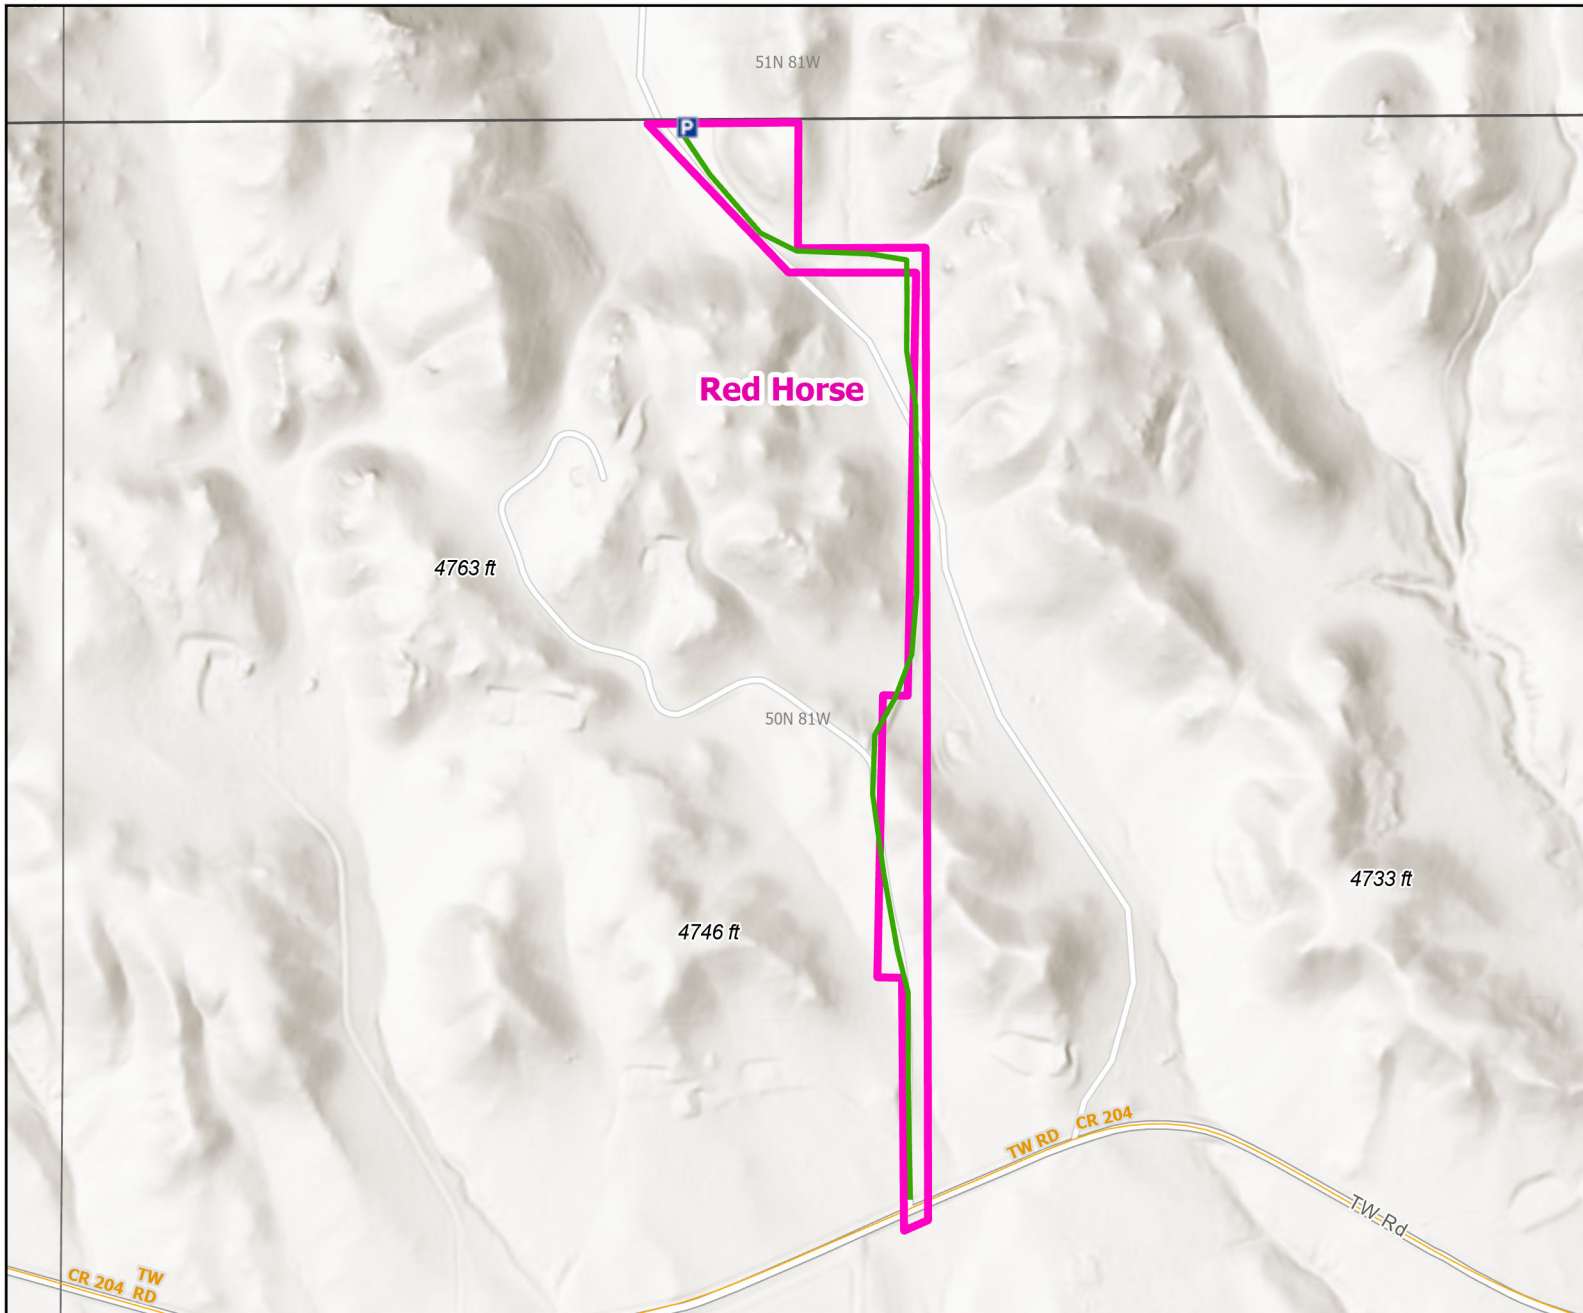

# Red Horse Public Access Area

Recreation Options: Hunting, Hiking  
 Access Dates: Open year round  
 Seasonal Closure:  
 Access Exceptions:  
 Area Regulations: Access Easement Only  
 Shed Limitations:  
 Pheasant Release Dates:

This map is for visual use, assistance and general location only, does not represent a survey, and is not to be used for legal conveyance. Hunt Area boundaries are approximate, consult Game and Fish Hunting Regulations for descriptions and restrictions. Access to these private lands for any commercial activity must be gained by contacting the individual landowner(s) directly.