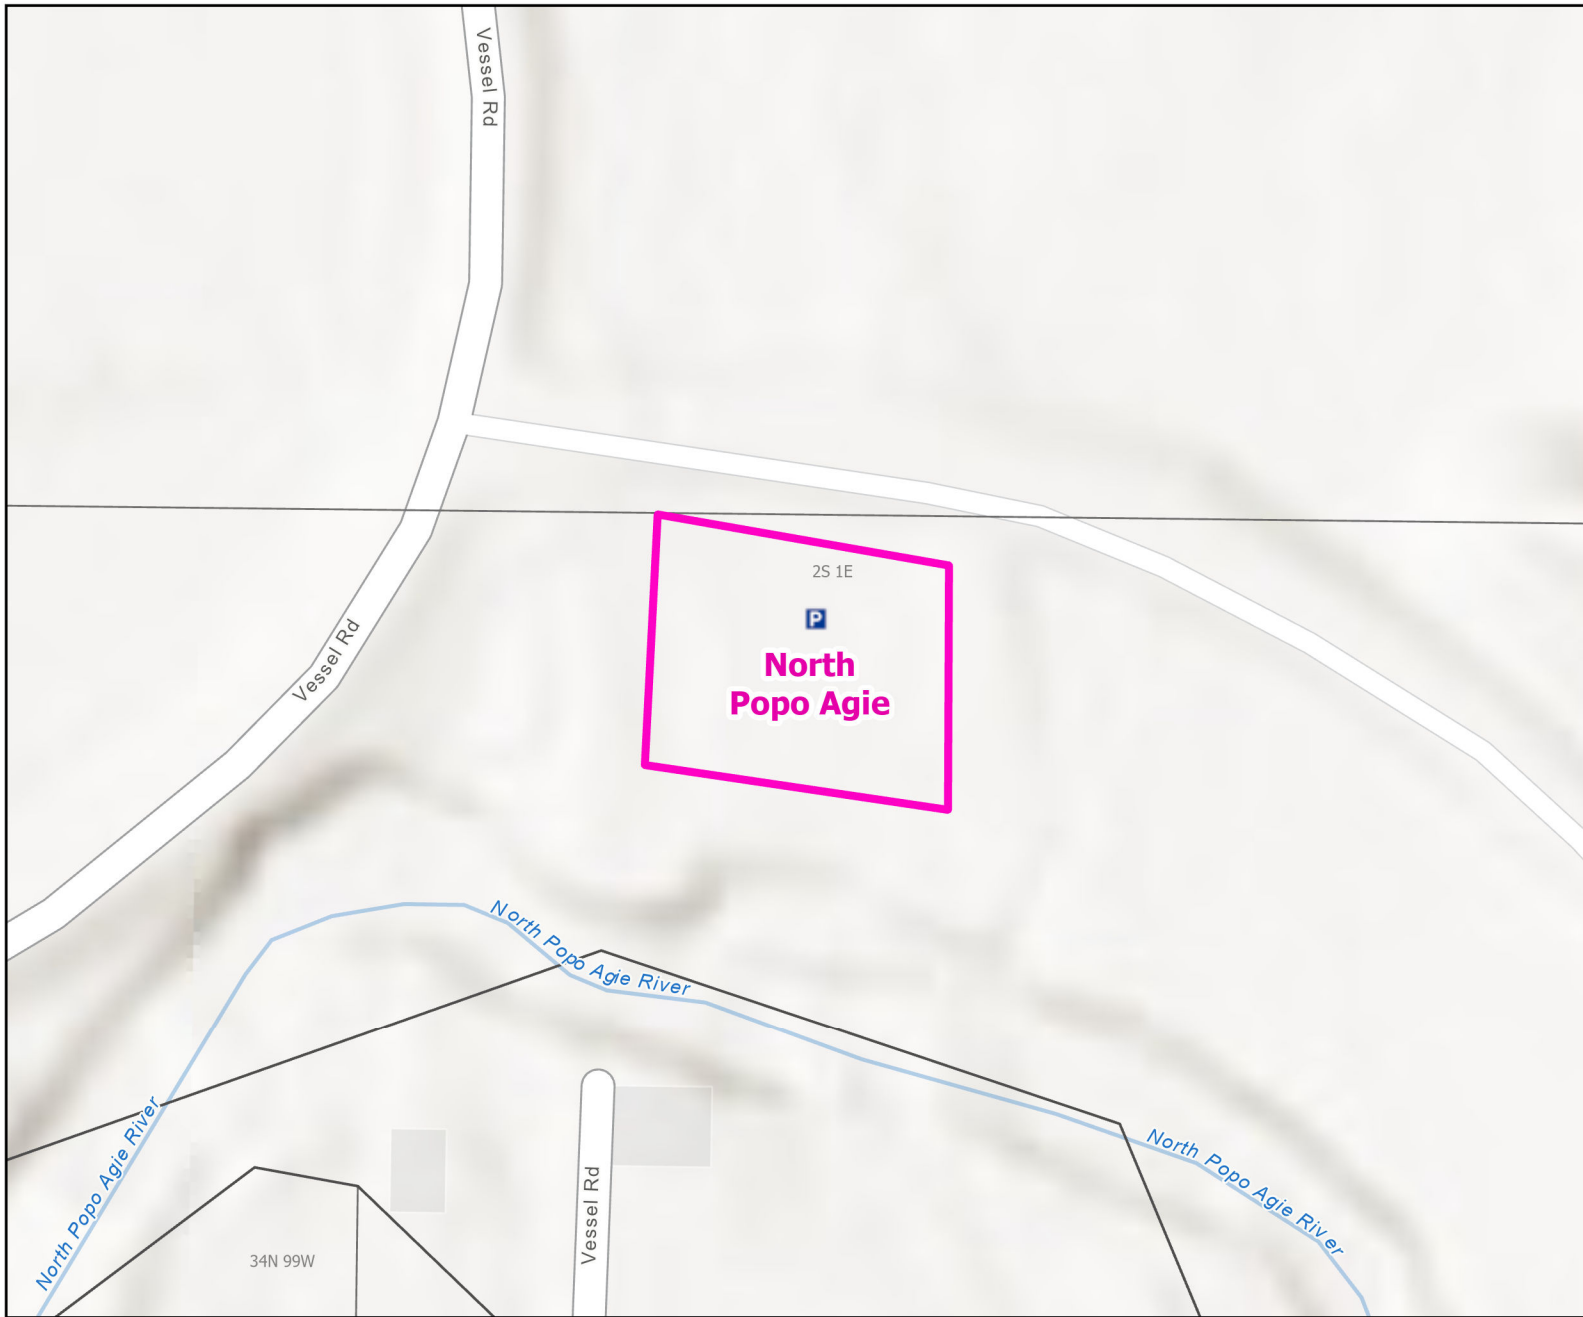

North Popo Agie Public Access Area

Recreation Options: Fishing
 Access Dates: Open year round
 Seasonal Closure:
 Access Exceptions:
 Area Regulations:
 Shed Limitations:
 Pheasant Release Dates:

This map is for visual use, assistance and general location only, does not represent a survey, and is not to be used for legal conveyance. Hunt Area boundaries are approximate, consult Game and Fish Hunting Regulations for descriptions and restrictions. Access to these private lands for any commercial activity must be gained by contacting the individual landowner(s) directly.