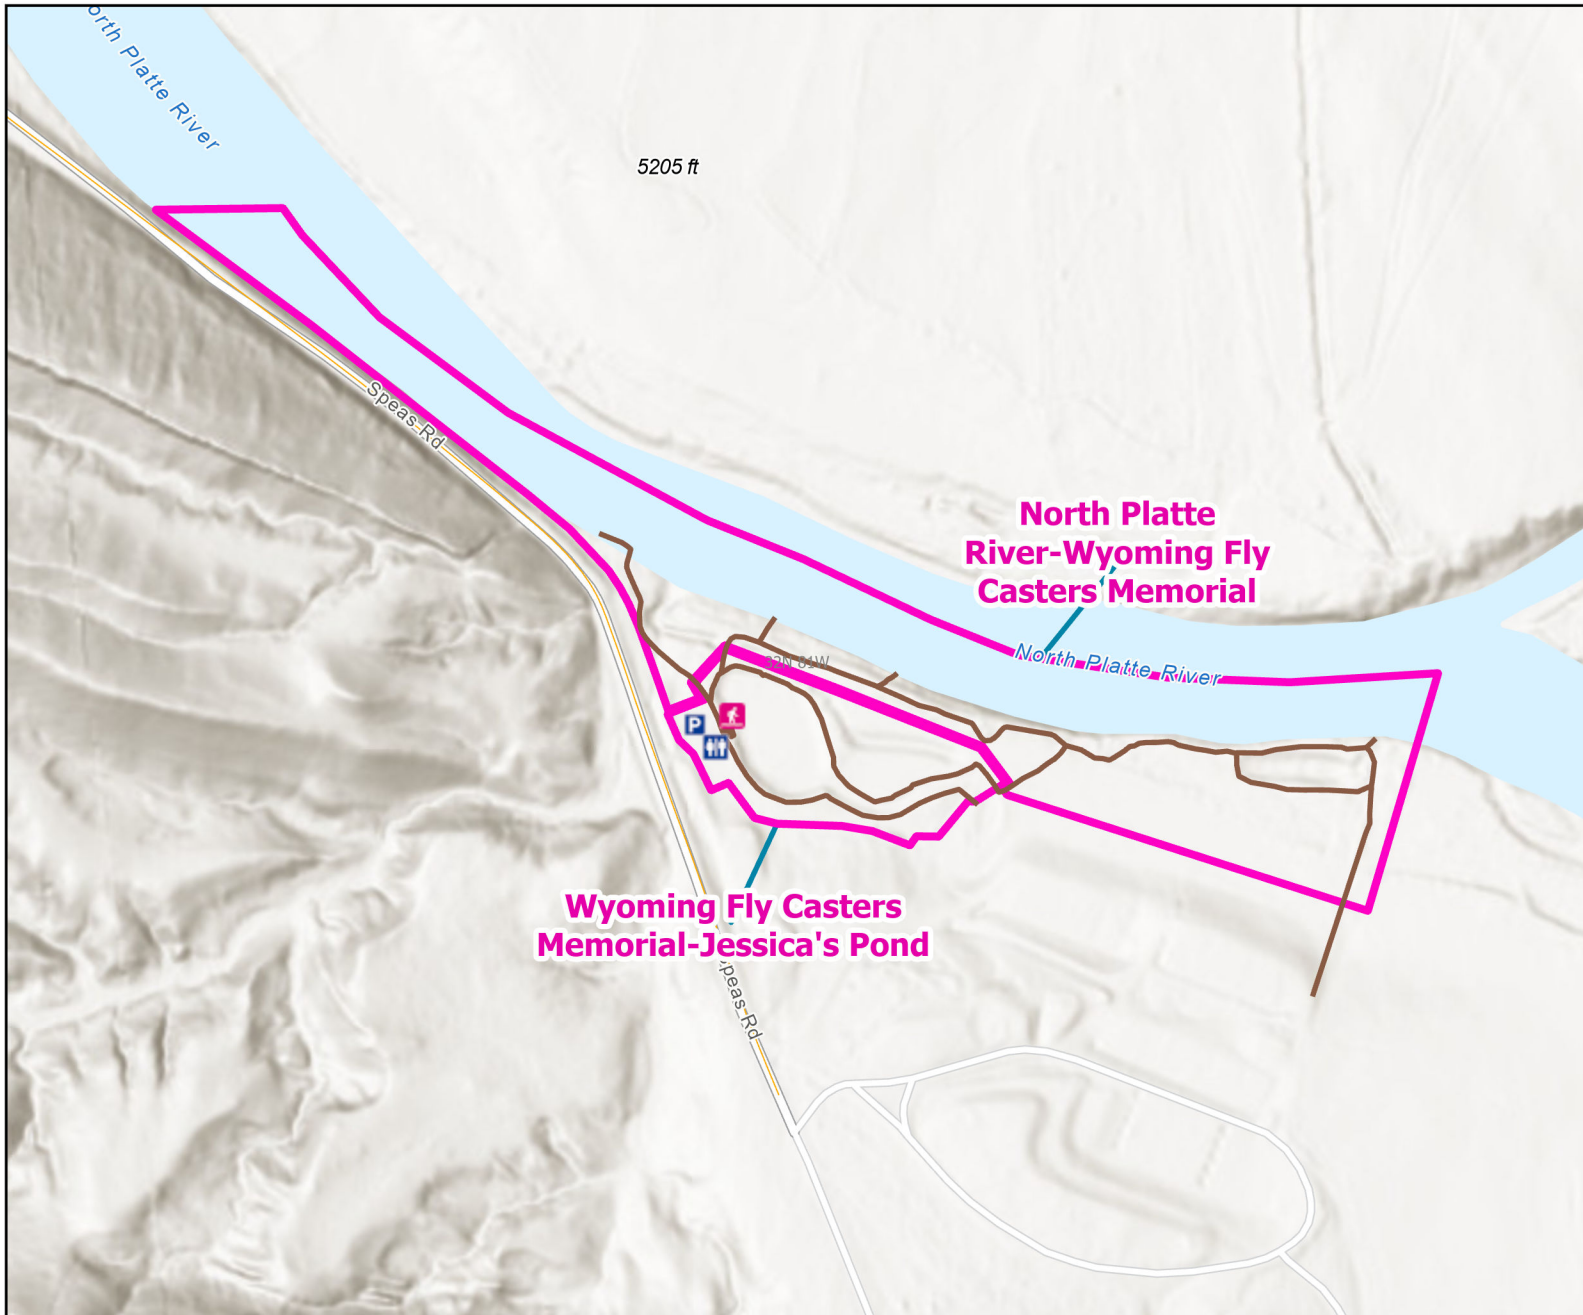

North Platte River-Wyoming Fly Casters Memorial Public Access Area

Recreation Options: Fishing
 Access Dates: Open year round.

Seasonal Closure:
 Access Exceptions:

Area Regulations: Access limited to WGFC lands. No hunting, no trapping, no camping, no fires.
 Access road and parking area are not plowed in winter.

Shed Limitations:
 Pheasant Release Dates:

This map is for visual use, assistance and general location only, does not represent a survey, and is not to be used for legal conveyance. Hunt Area boundaries are approximate, consult Game and Fish Hunting Regulations for descriptions and restrictions. Access to these private lands for any commercial activity must be gained by contacting the individual landowner(s) directly.