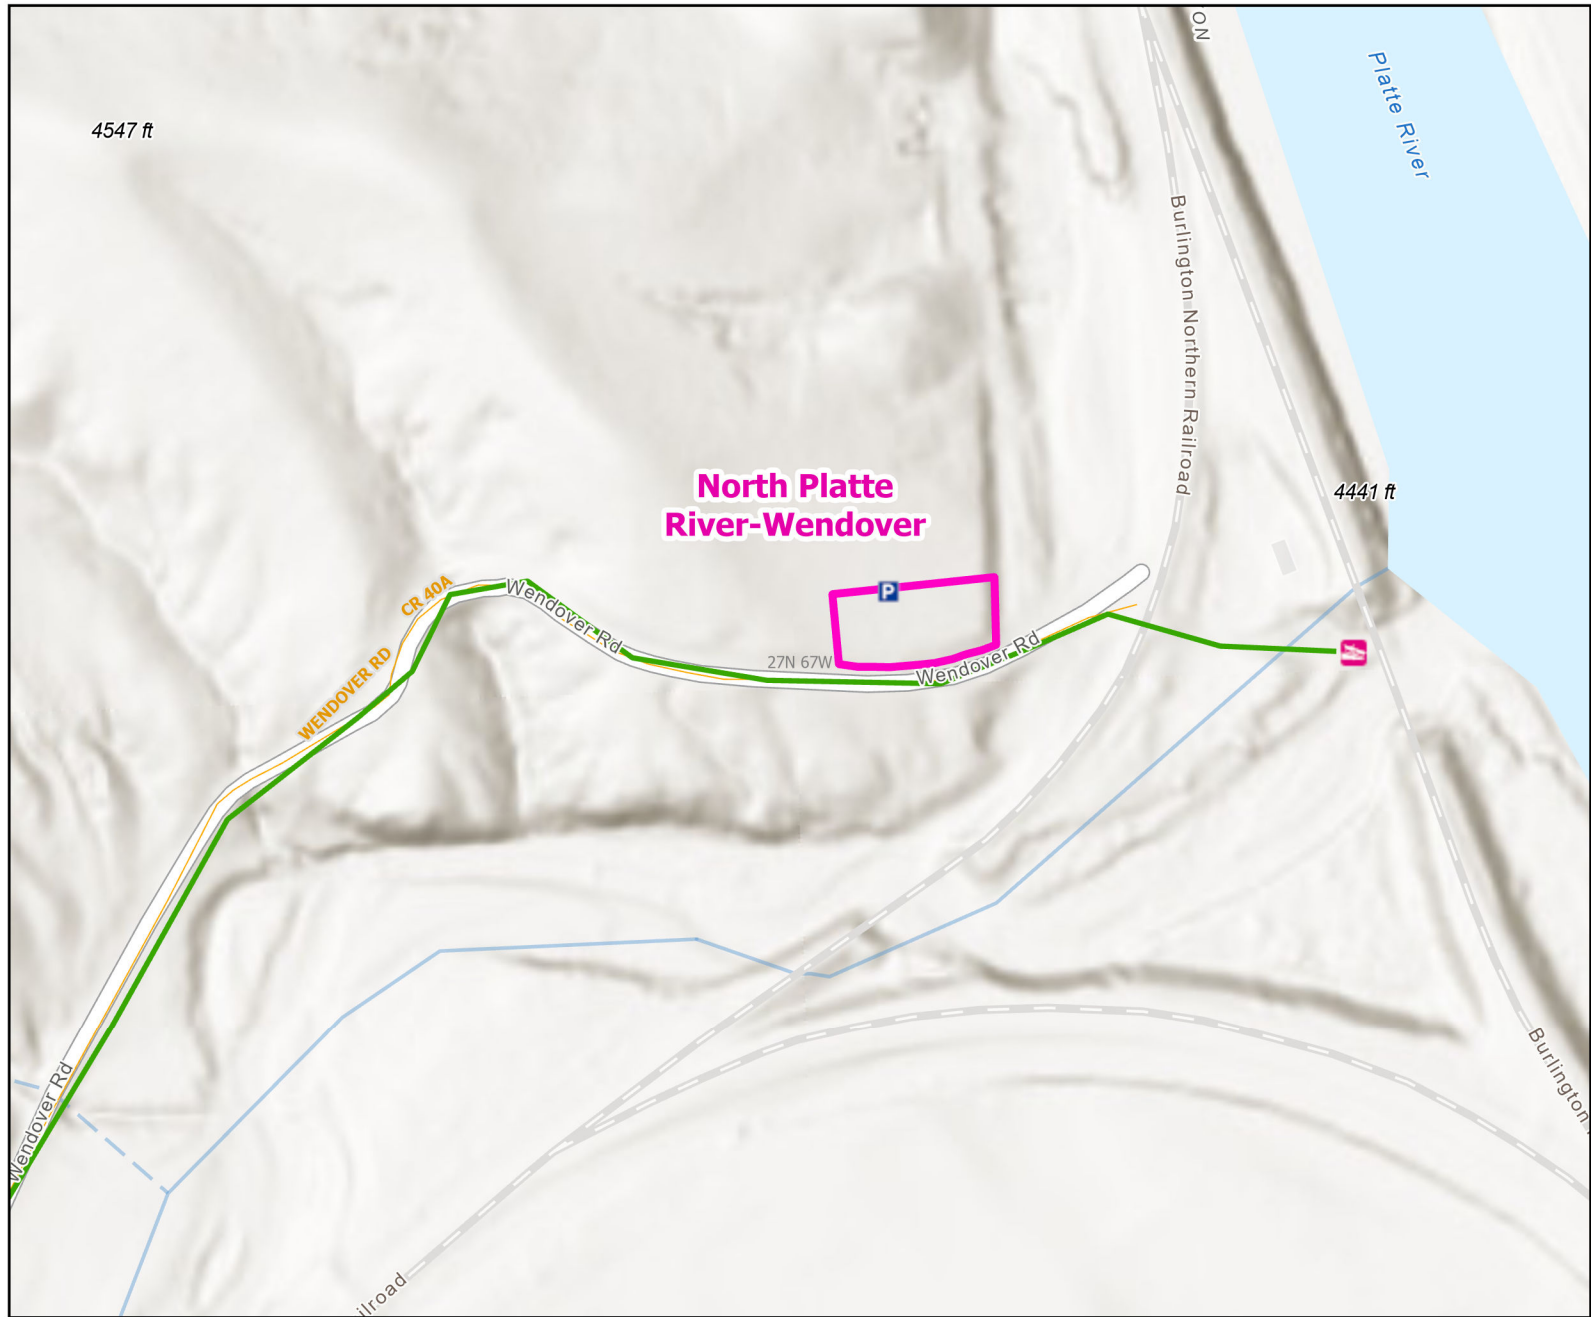

# North Platte River-Wendover Public Access Area

Recreation Options: Fishing, Floating, Wildlife Viewing.

Access Dates: Open year round

Seasonal Closure:

Access Exceptions:

Area Regulations: Limited to easement area marked with signs Access road and parking not plowed during winter, No open fires or fireworks, No overnight camping.

Shed Limitations:

Pheasant Release Dates:

This map is for visual use, assistance and general location only, does not represent a survey, and is not to be used for legal conveyance. Hunt Area boundaries are approximate, consult Game and Fish Hunting Regulations for descriptions and restrictions. Access to these private lands for any commercial activity must be gained by contacting the individual landowner(s) directly.