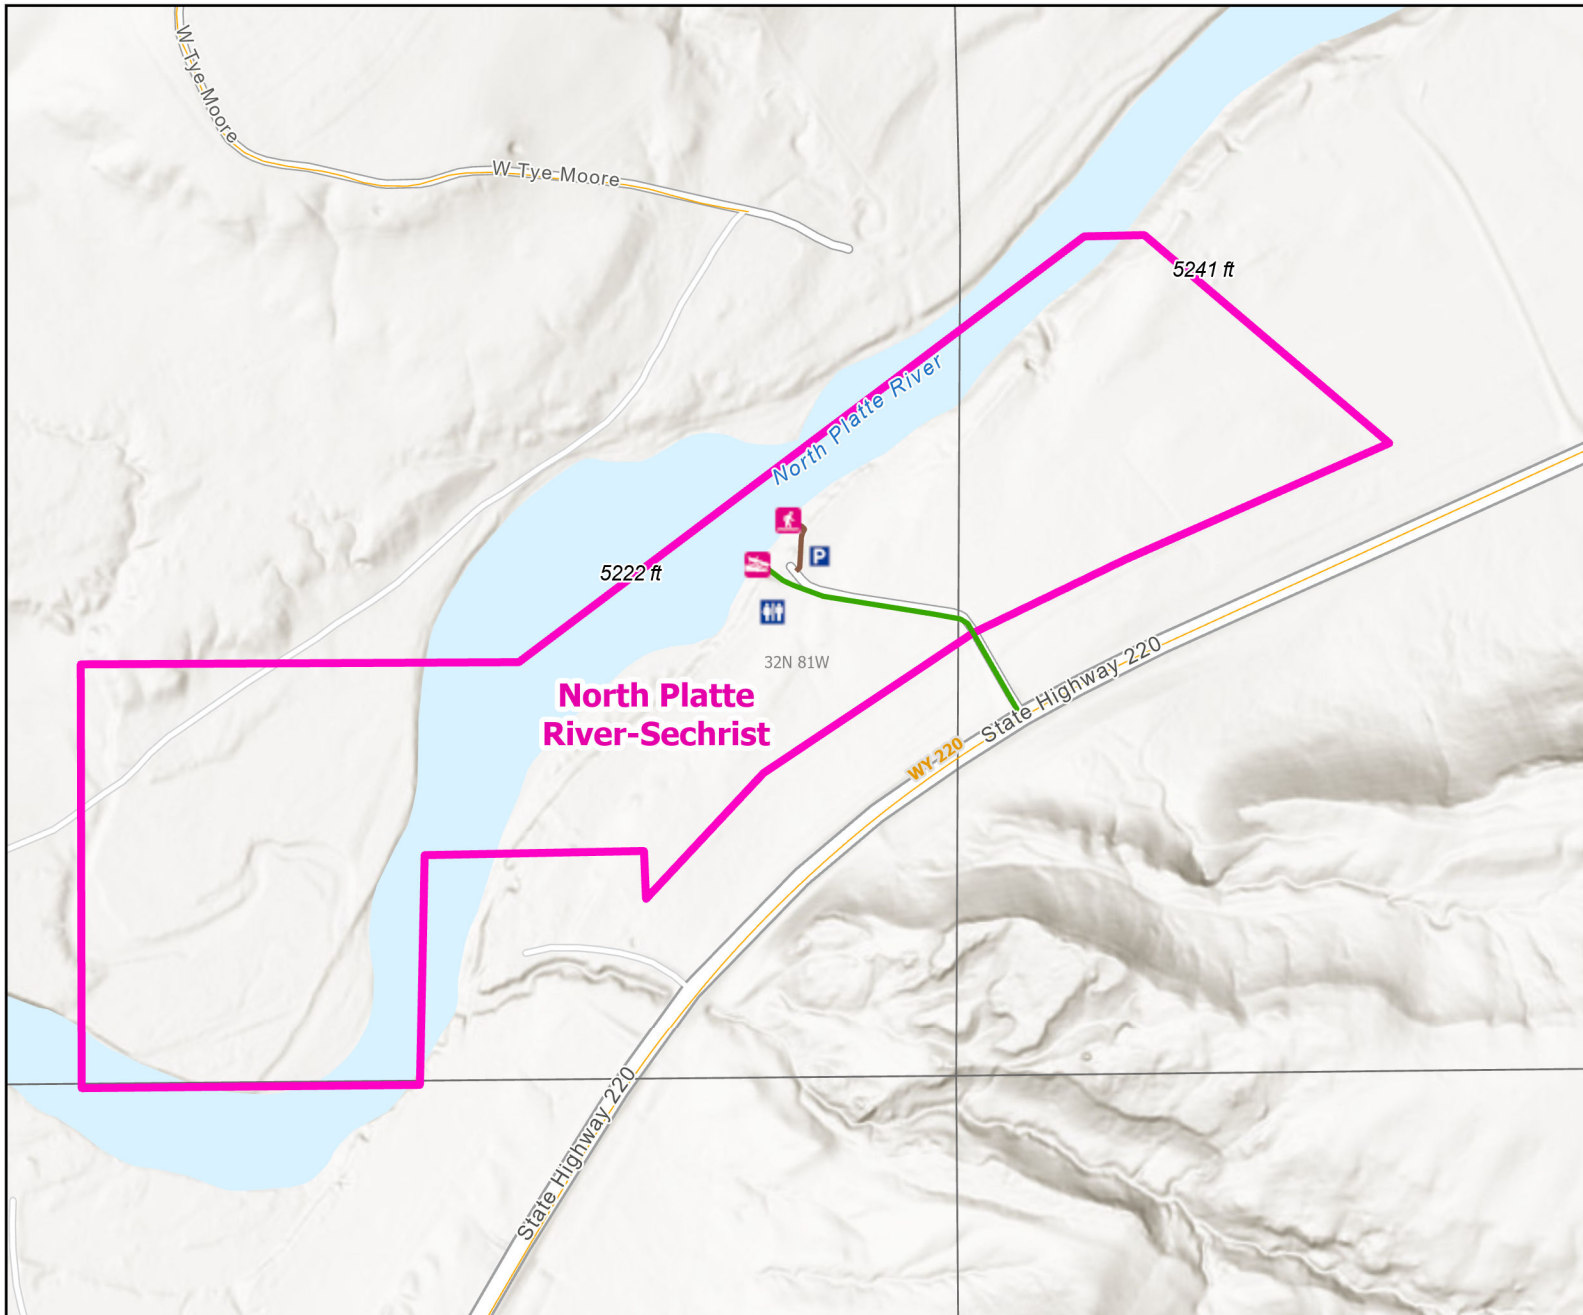

North Platte River-Sechrist Public Access Area

Recreation Options: Fishing, Hunting, Floating

Access Dates: Open year round

Seasonal Closure:

Access Exceptions:

Area Regulations: Access limited to WGFC lands. Access road and parking area are not plowed in winter. No camping, no fires.

Shed Limitations:

Pheasant Release Dates:

This map is for visual use, assistance and general location only, does not represent a survey, and is not to be used for legal conveyance. Hunt Area boundaries are approximate, consult Game and Fish Hunting Regulations for descriptions and restrictions. Access to these private lands for any commercial activity must be gained by contacting the individual landowner(s) directly.