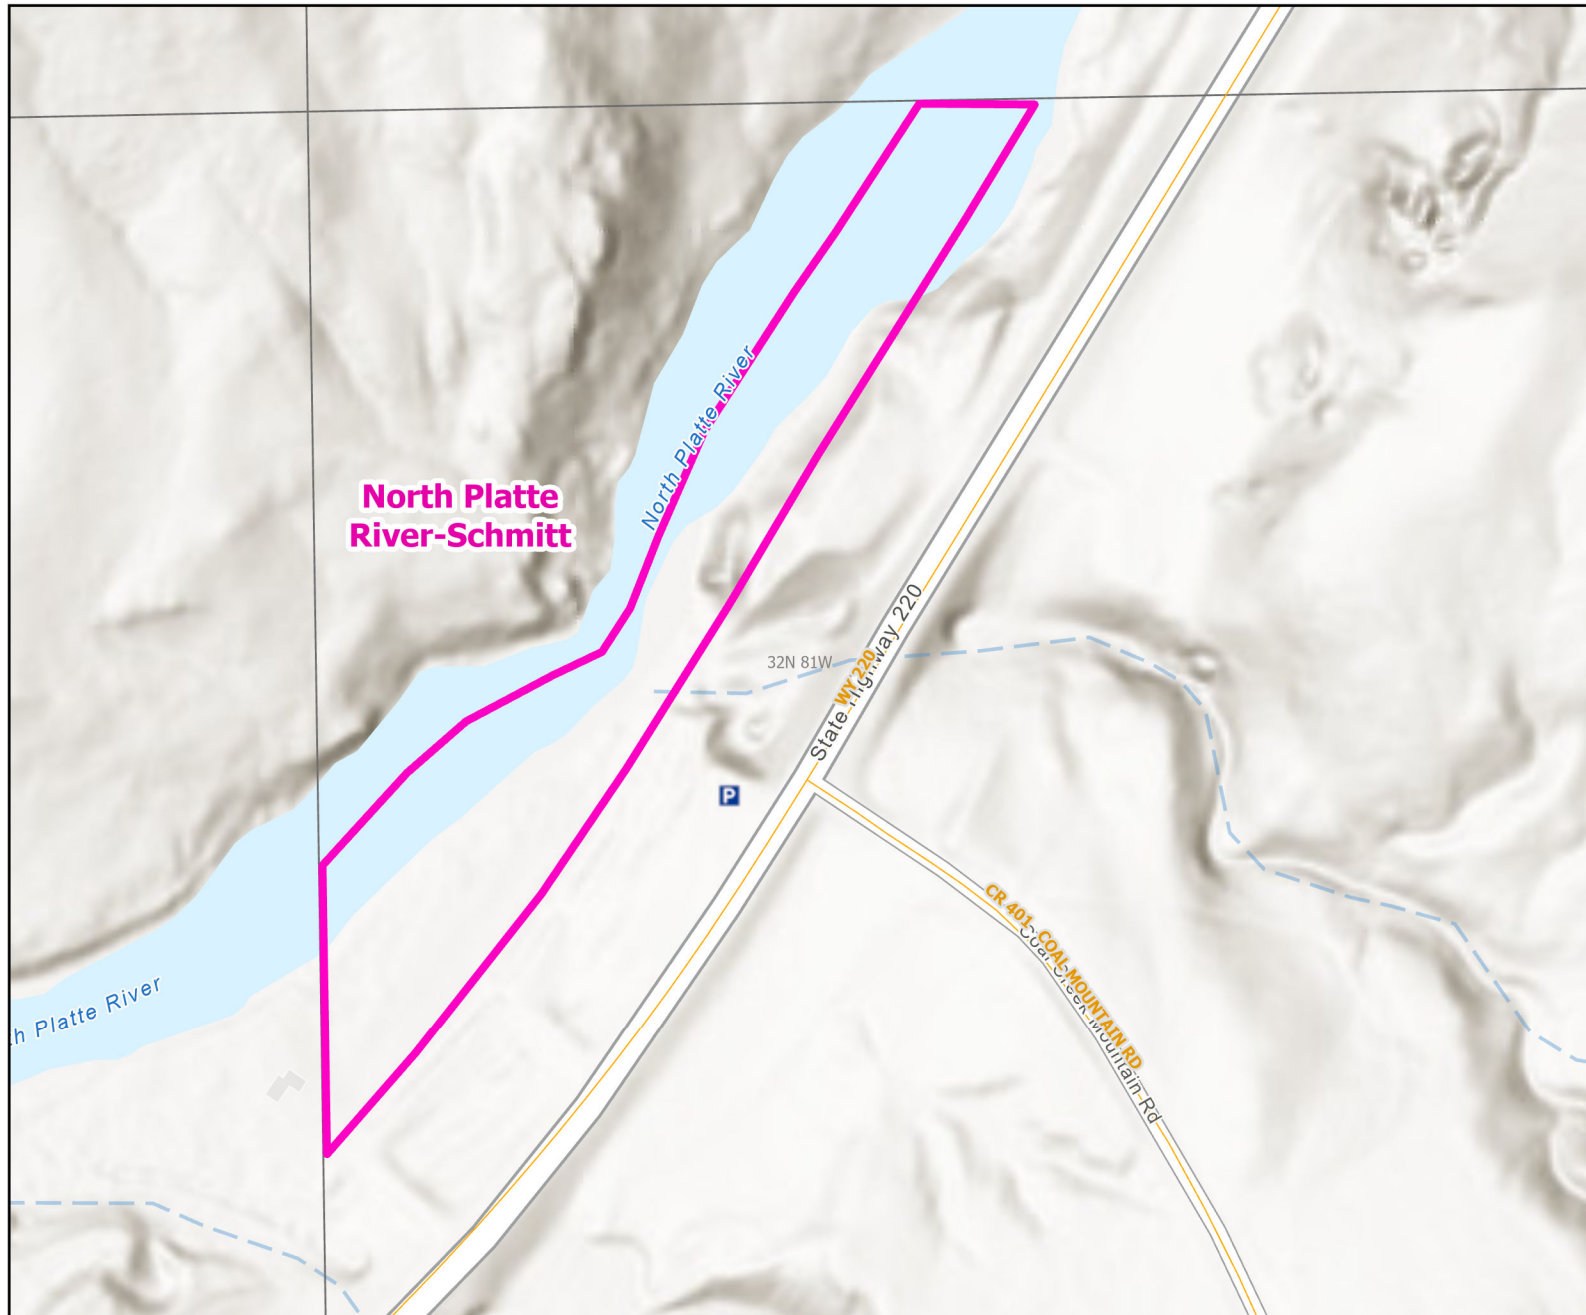

North Platte River-Schmitt Public Access Area

Recreation Options: Fishing

Access Dates: Open year round

Seasonal Closure:

Access Exceptions:

Area Regulations: Access limited to easement area marked. Access road and parking area are not plowed in winter. No overnight camping. No fires. No hunting. No trapping.

Shed Limitations:

Pheasant Release Dates:

This map is for visual use, assistance and general location only, does not represent a survey, and is not to be used for legal conveyance. Hunt Area boundaries are approximate, consult Game and Fish Hunting Regulations for descriptions and restrictions. Access to these private lands for any commercial activity must be gained by contacting the individual landowner(s) directly.