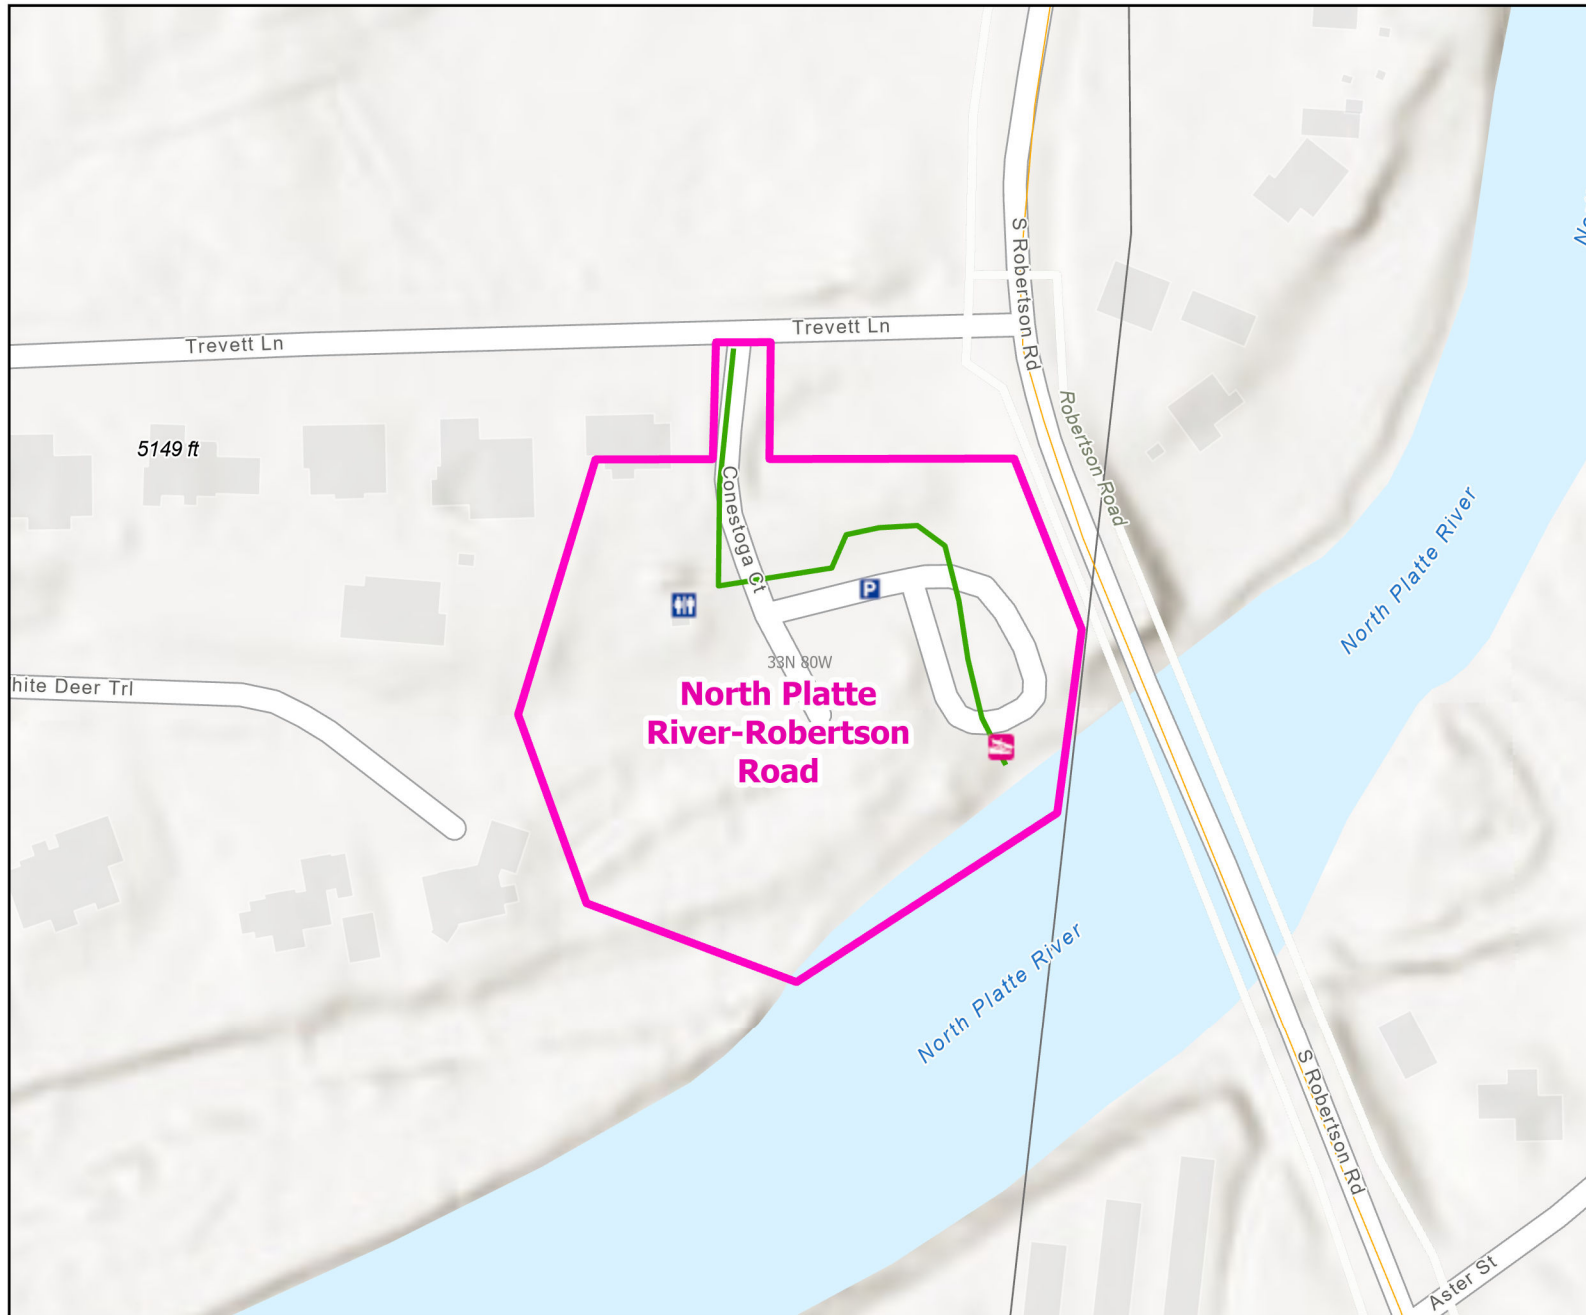

North Platte River-Robertson Road Public Access Area

Recreation Options: Fishing, Floating

Access Dates: Open year round

Seasonal Closure:

Access Exceptions:

Area Regulations: Access limited to WGFC lands marked by signs. Access road and parking area are not plowed in winter. No overnight camping. No fires. No hunting, no trapping.

Shed Limitations:

Pheasant Release Dates:

This map is for visual use, assistance and general location only, does not represent a survey, and is not to be used for legal conveyance. Hunt Area boundaries are approximate, consult Game and Fish Hunting Regulations for descriptions and restrictions. Access to these private lands for any commercial activity must be gained by contacting the individual landowner(s) directly.