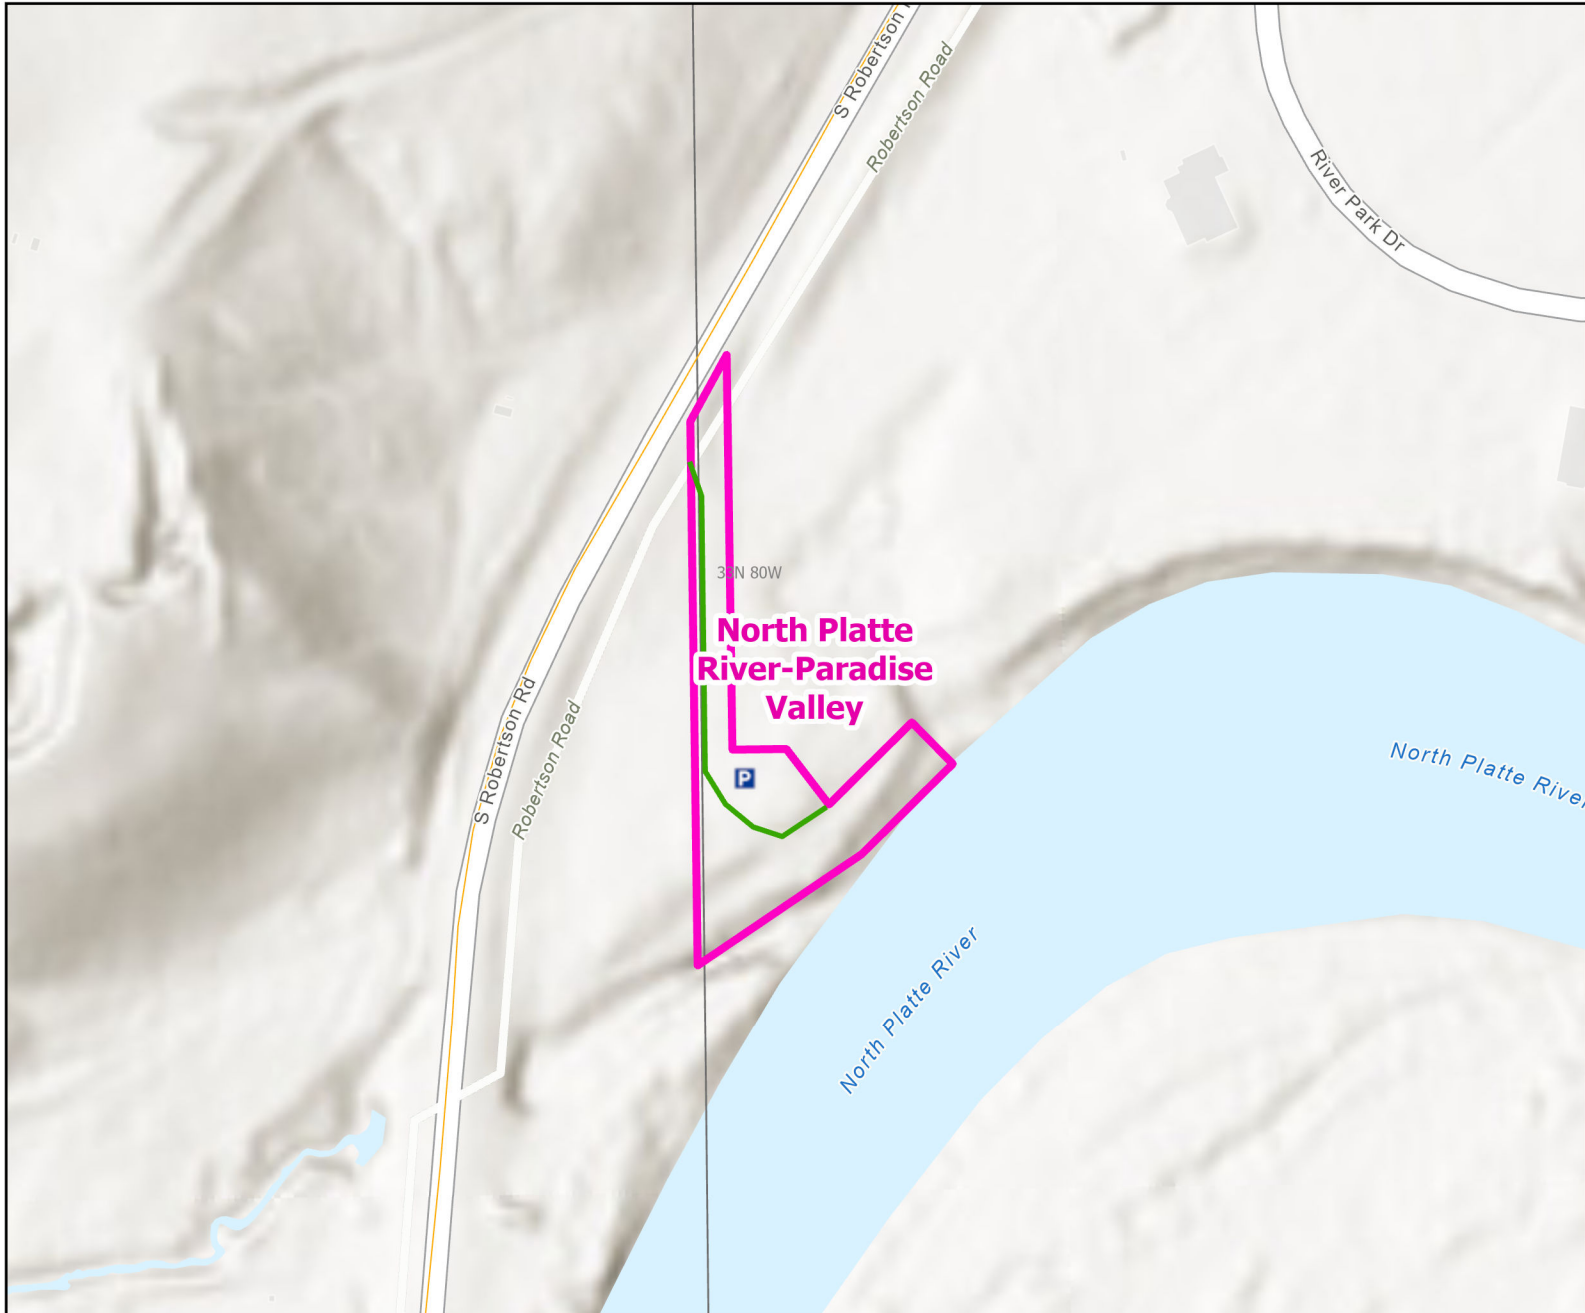

North Platte River-Paradise Valley Public Access Area

Recreation Options: Fishing

Access Dates: Open year round

Seasonal Closure:

Access Exceptions:

Area Regulations: Access limited to easement area marked. Access road and parking area are not plowed in winter. No overnight camping, no fires. No hunting, no trapping.

Shed Limitations:

Pheasant Release Dates:

This map is for visual use, assistance and general location only, does not represent a survey, and is not to be used for legal conveyance. Hunt Area boundaries are approximate, consult Game and Fish Hunting Regulations for descriptions and restrictions. Access to these private lands for any commercial activity must be gained by contacting the individual landowner(s) directly.