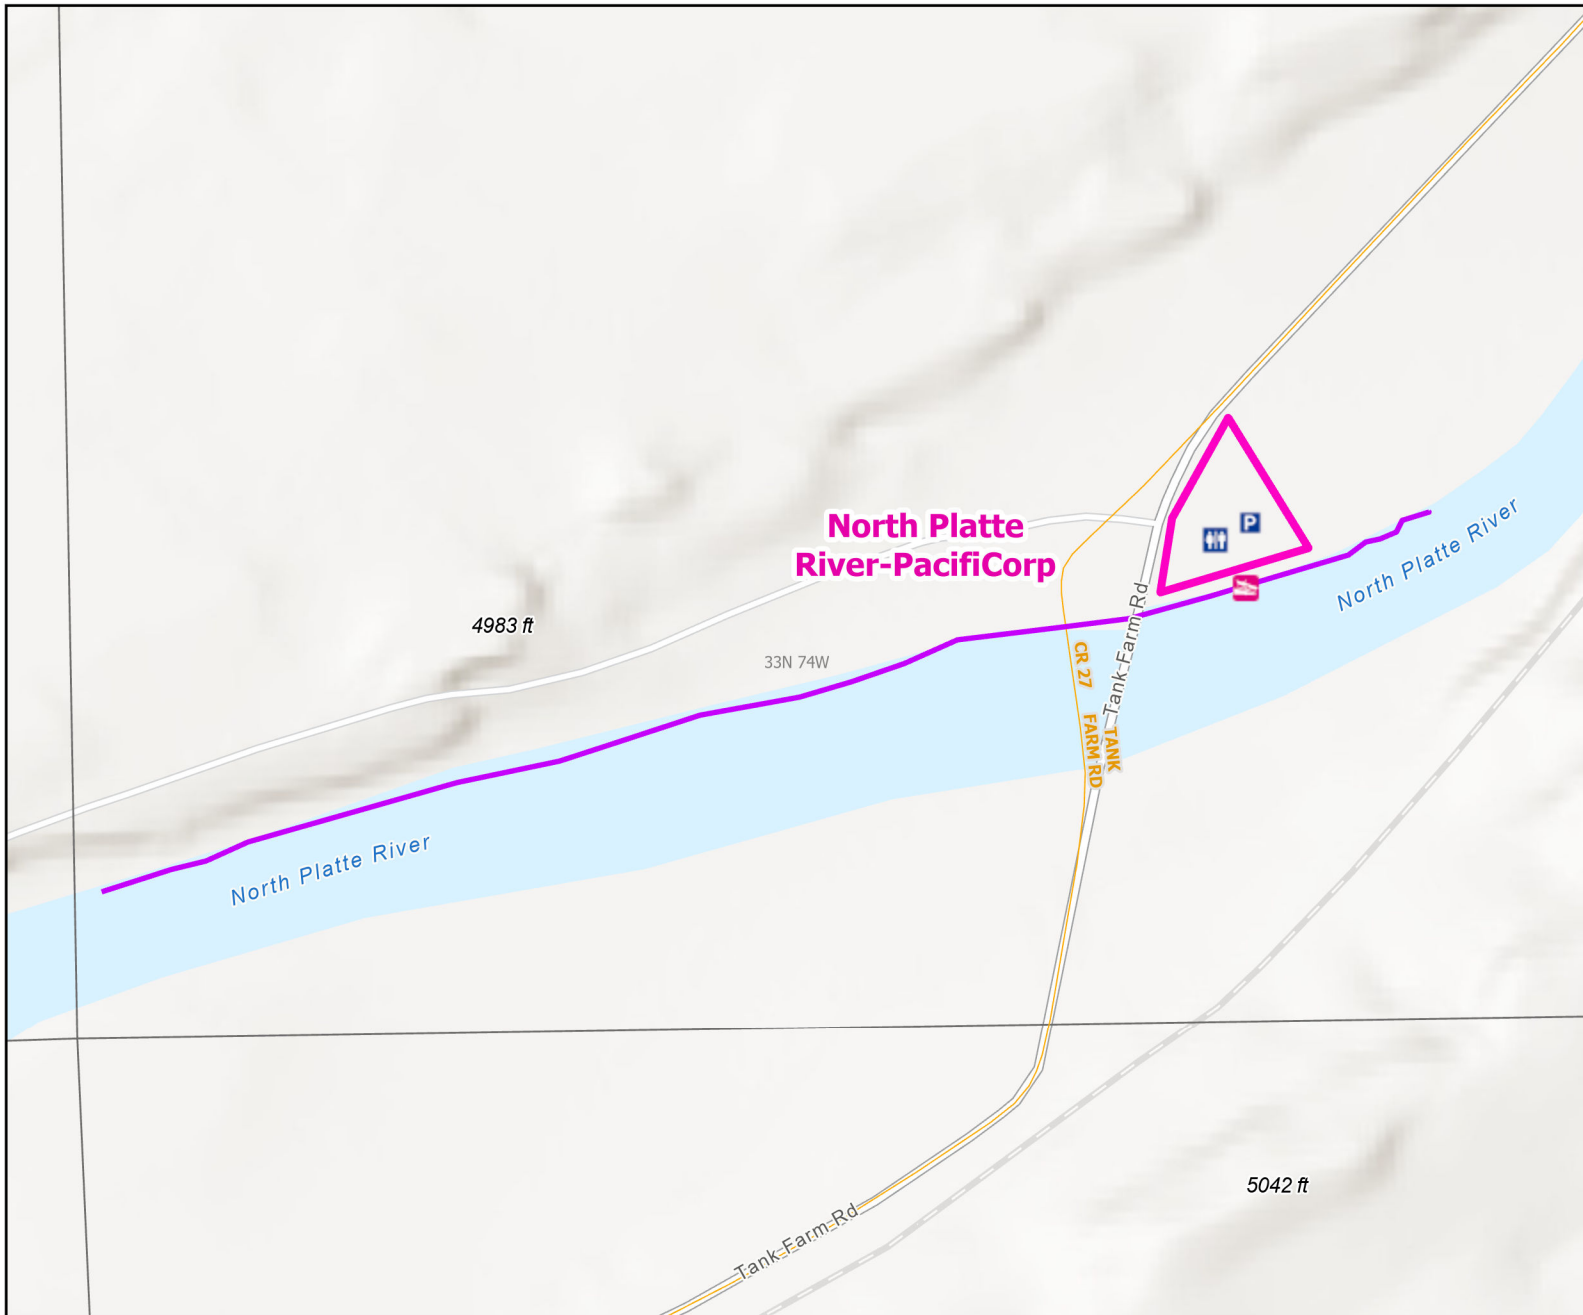

# North Platte River-PacifiCorp Public Access Area

Recreation Options: Fishing, Floating, Hunting  
 Access Dates: Open year round  
 Seasonal Closure:  
 Access Exceptions:  
 Area Regulations: Access limited to easement area marked. Access road and parking area are not plowed in winter. No overnight camping, no fires.  
 Shed Limitations:  
 Pheasant Release Dates:

This map is for visual use, assistance and general location only, does not represent a survey, and is not to be used for legal conveyance. Hunt Area boundaries are approximate, consult Game and Fish Hunting Regulations for descriptions and restrictions. Access to these private lands for any commercial activity must be gained by contacting the individual landowner(s) directly.