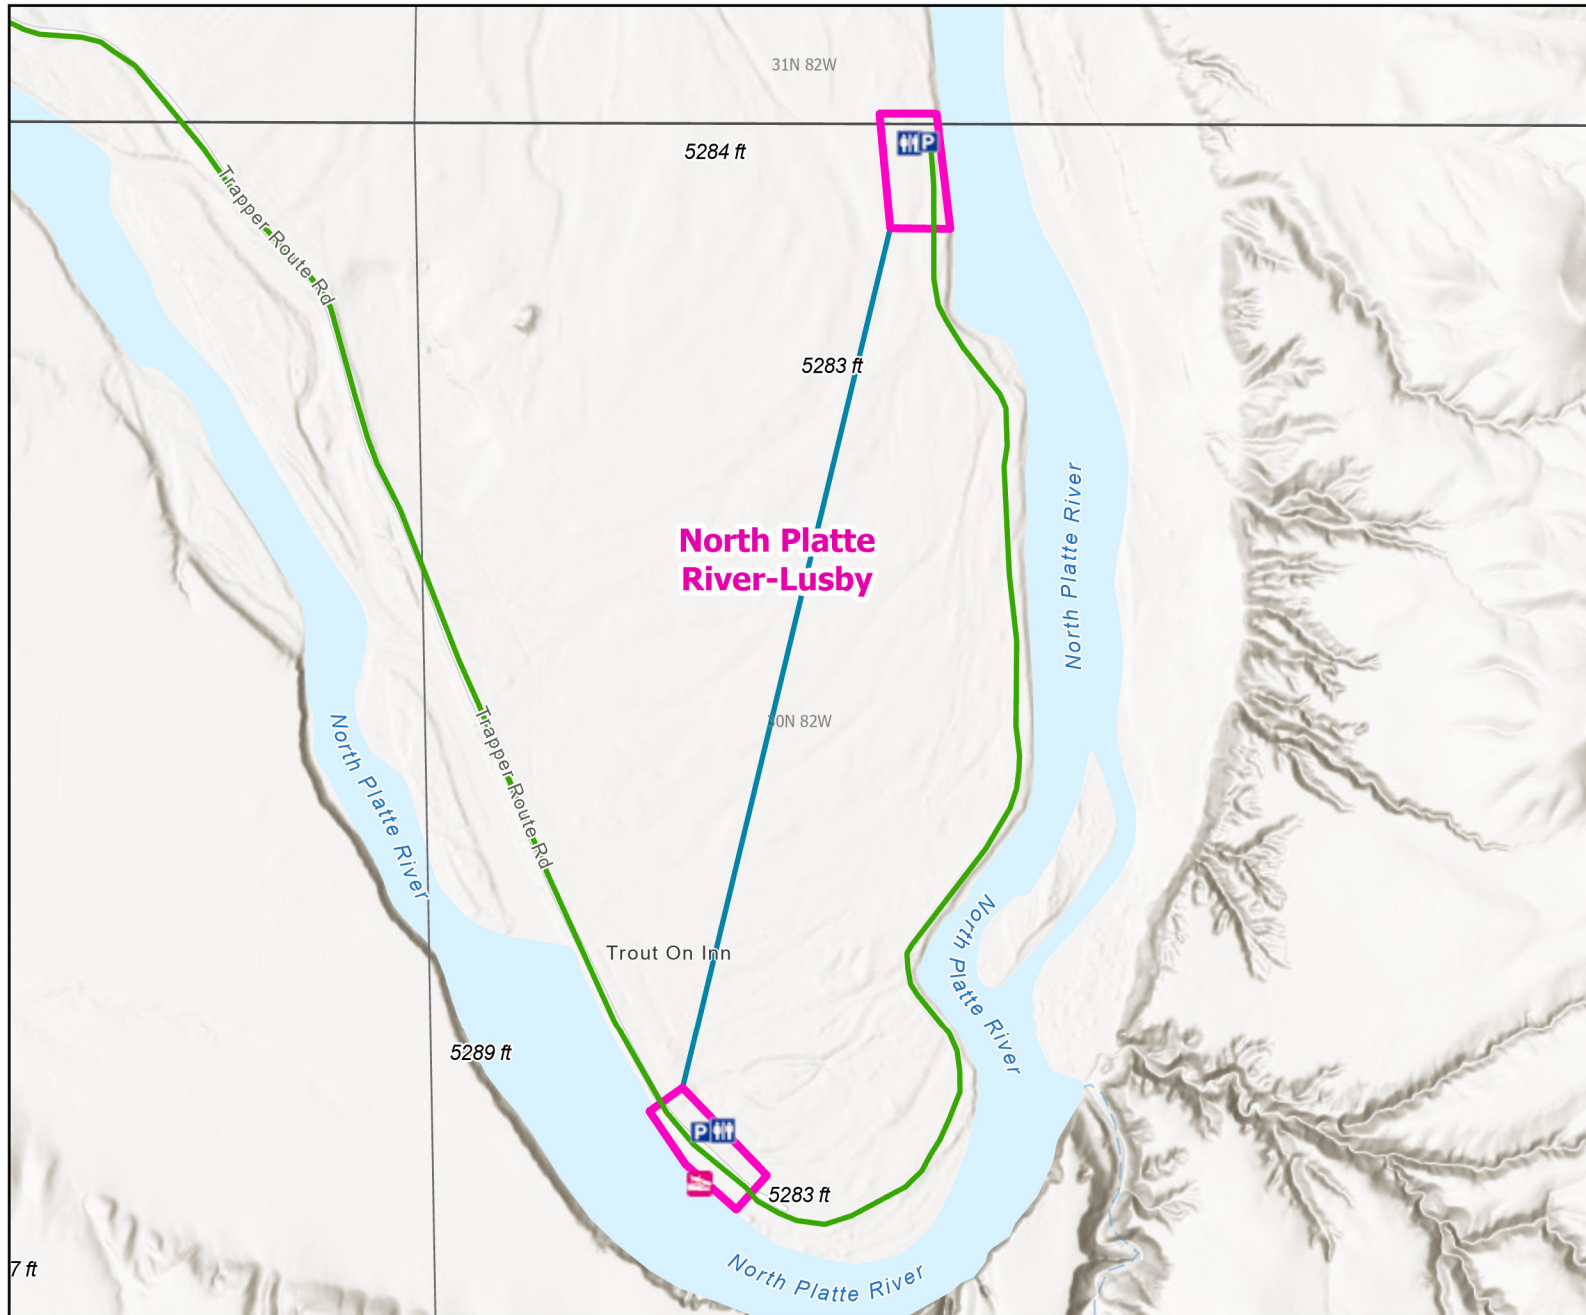

North Platte River-Lusby Public Access Area

Recreation Options: Fishing, Waterfowl Hunting, Floating

Access Dates: Open year round

Seasonal Closure:

Access Exceptions:

Area Regulations: Access limited to easement area marked by signs. Access road and parking areas are not plowed in winter. Waterfowl hunting only. No camping, no trapping, no fires. No rifle or pistol use allowed.

Shed Limitations:

Pheasant Release Dates:

This map is for visual use, assistance and general location only, does not represent a survey, and is not to be used for legal conveyance. Hunt Area boundaries are approximate, consult Game and Fish Hunting Regulations for descriptions and restrictions. Access to these private lands for any commercial activity must be gained by contacting the individual landowner(s) directly.