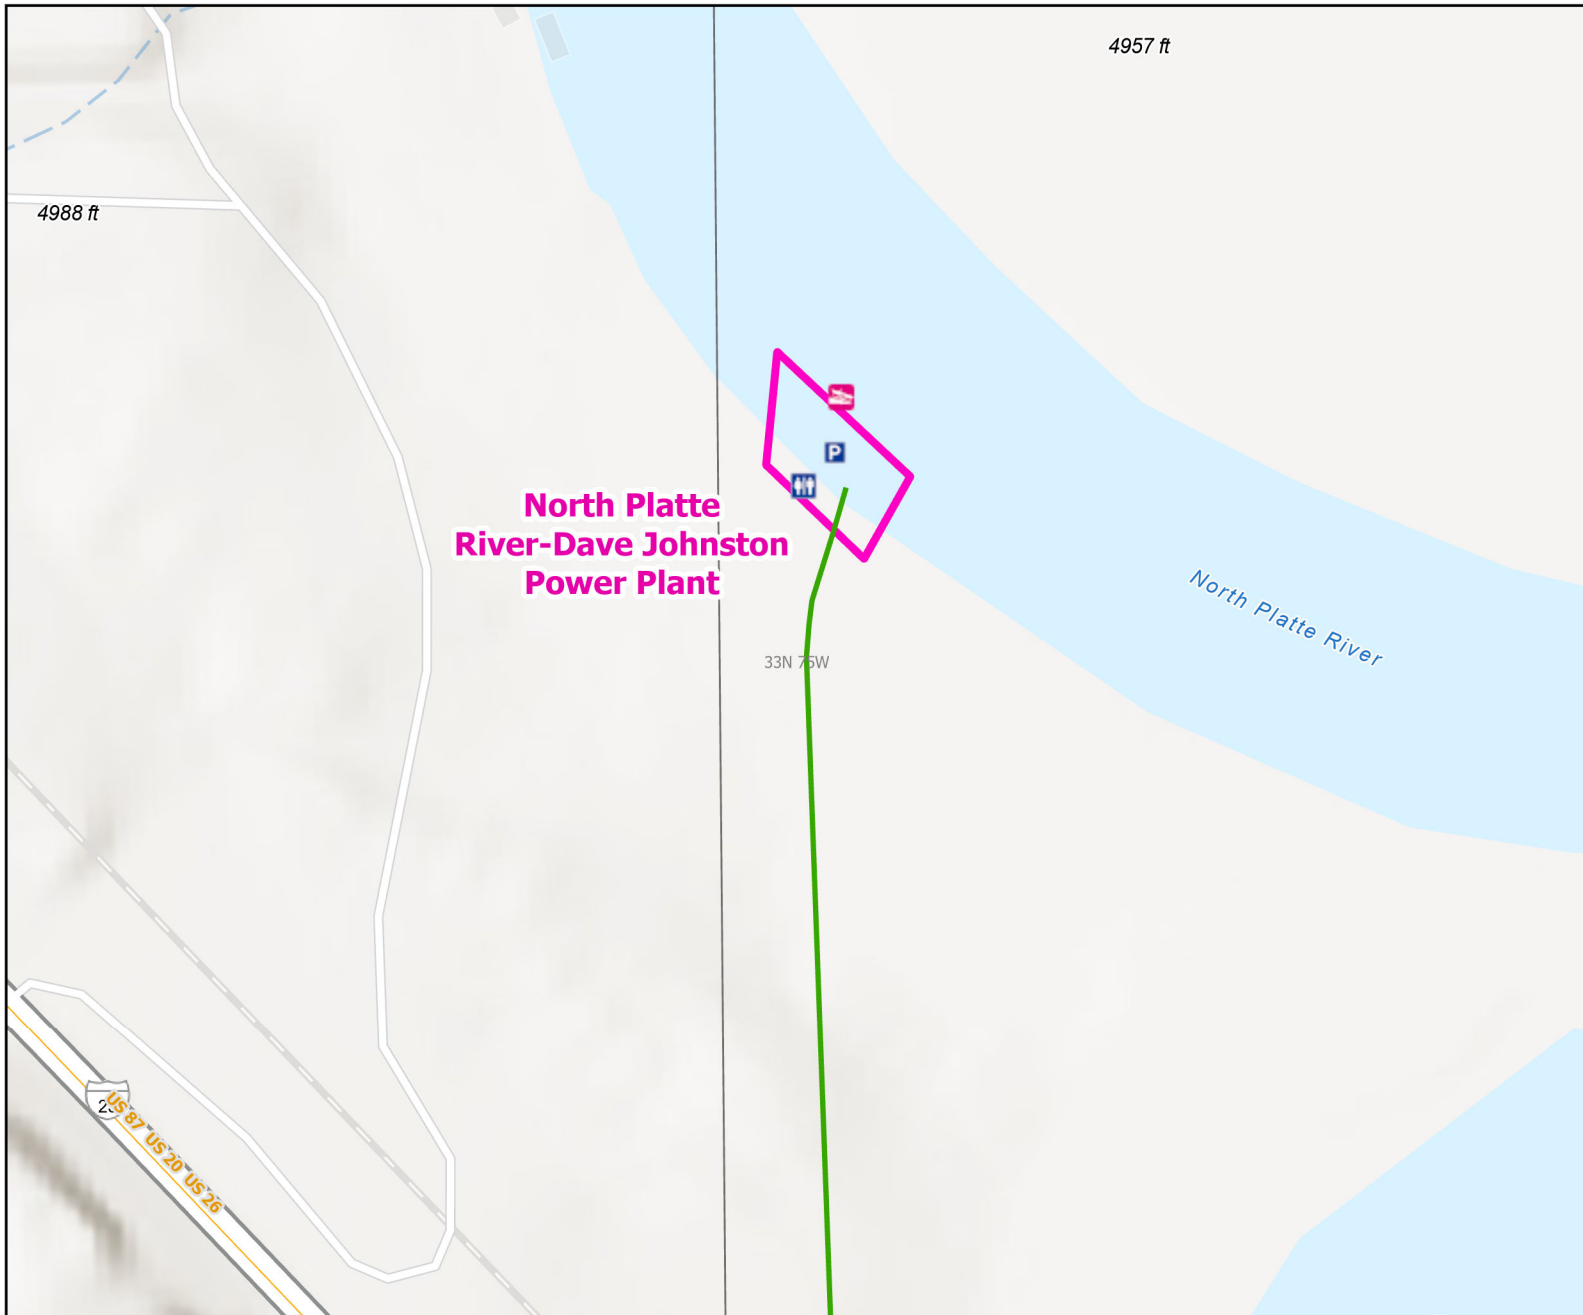

# North Platte River-Dave Johnston Power Plant Public Access Area

**Recreation Options:** Fishing, Floating

**Access Dates:** Open year round

**Seasonal Closure:**

**Access Exceptions:**

**Area Regulations:** Access limited to easement area marked. Access road and parking area are not plowed in winter. No hunting, no trapping, no camping, no fires.

**Shed Limitations:**

**Pheasant Release Dates:**

This map is for visual use, assistance and general location only, does not represent a survey, and is not to be used for legal conveyance. Hunt Area boundaries are approximate, consult Game and Fish Hunting Regulations for descriptions and restrictions. Access to these private lands for any commercial activity must be gained by contacting the individual landowner(s) directly.