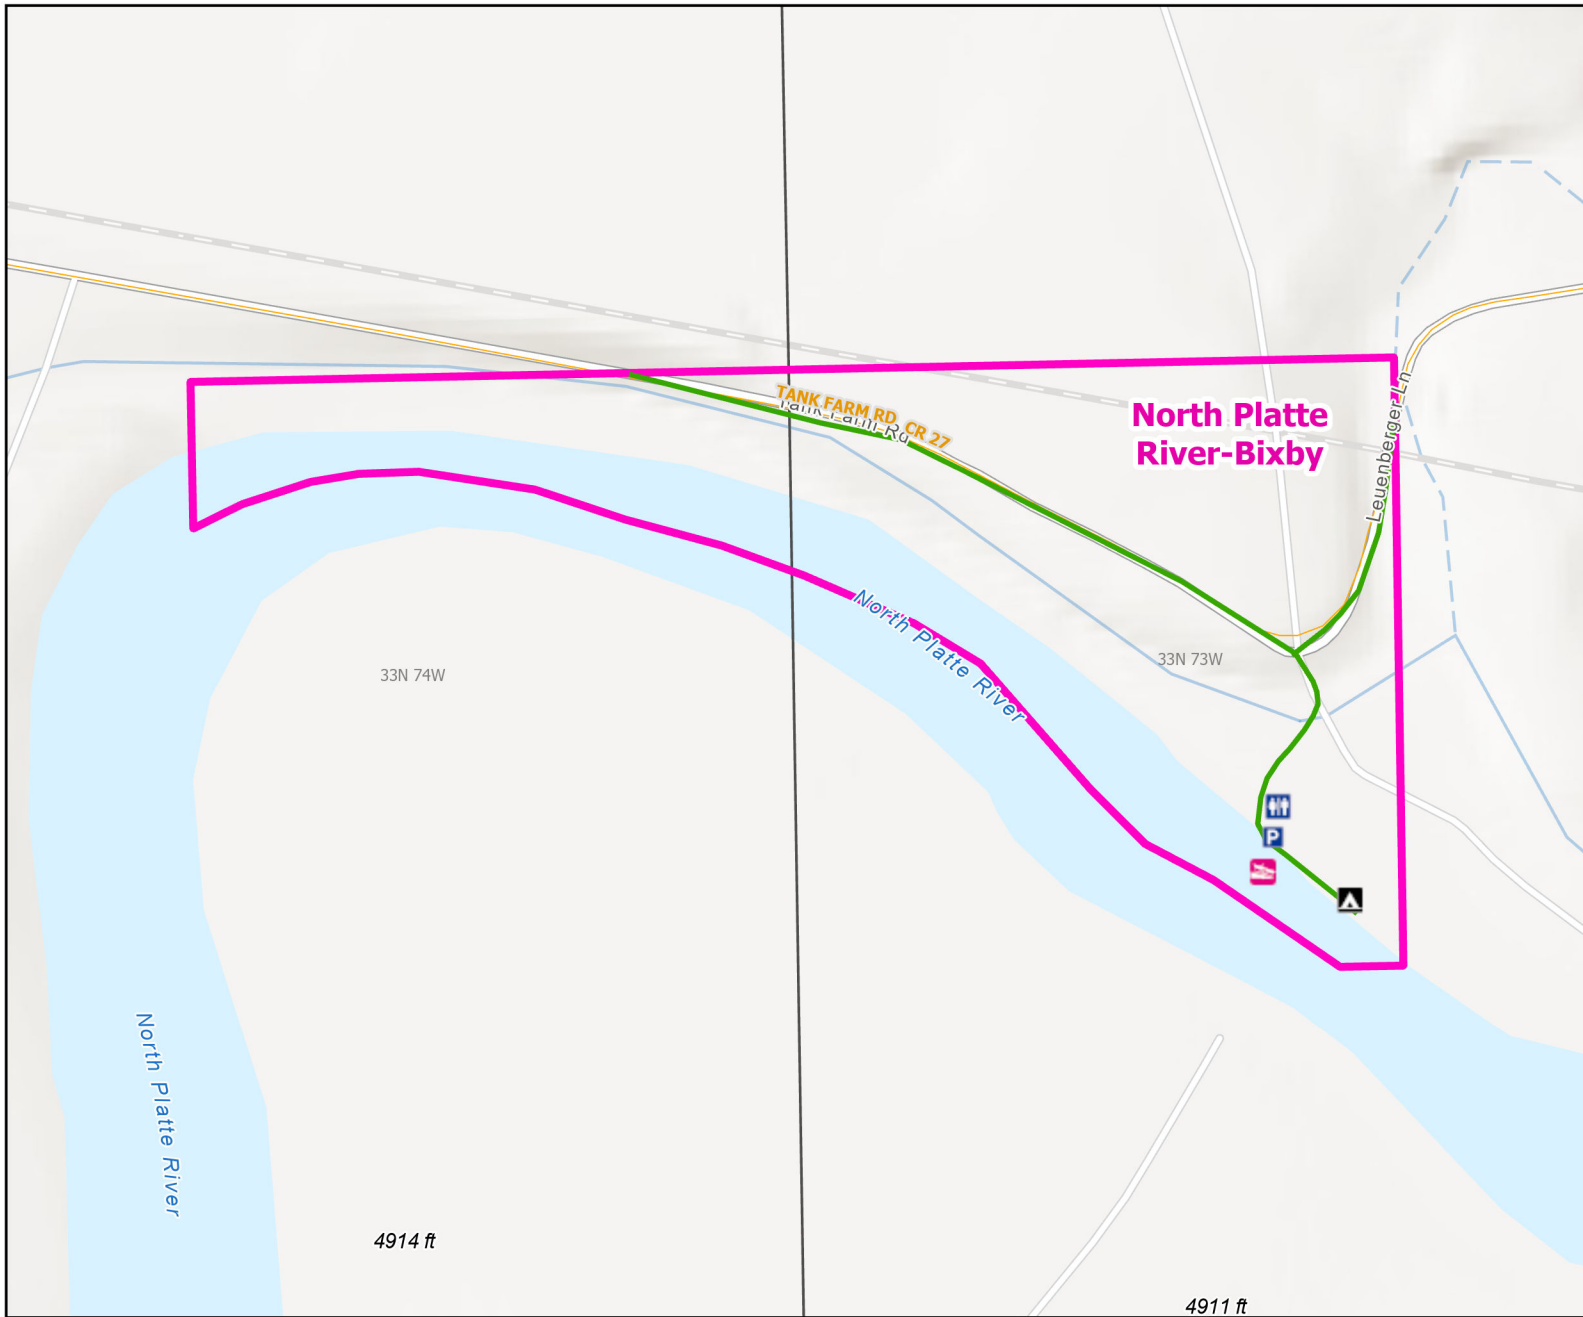

# North Platte River-Bixby Public Access Area

**Recreation Options:** Fishing, Hunting, Camping  
**Access Dates:** Open year round  
**Seasonal Closure:**  
**Access Exceptions:**  
**Area Regulations:** Access road and parking area are not plowed in winter. 14-day camping limit.  
**Shed Limitations:**  
**Pheasant Release Dates:**

This map is for visual use, assistance and general location only, does not represent a survey, and is not to be used for legal conveyance. Hunt Area boundaries are approximate, consult Game and Fish Hunting Regulations for descriptions and restrictions. Access to these private lands for any commercial activity must be gained by contacting the individual landowner(s) directly.