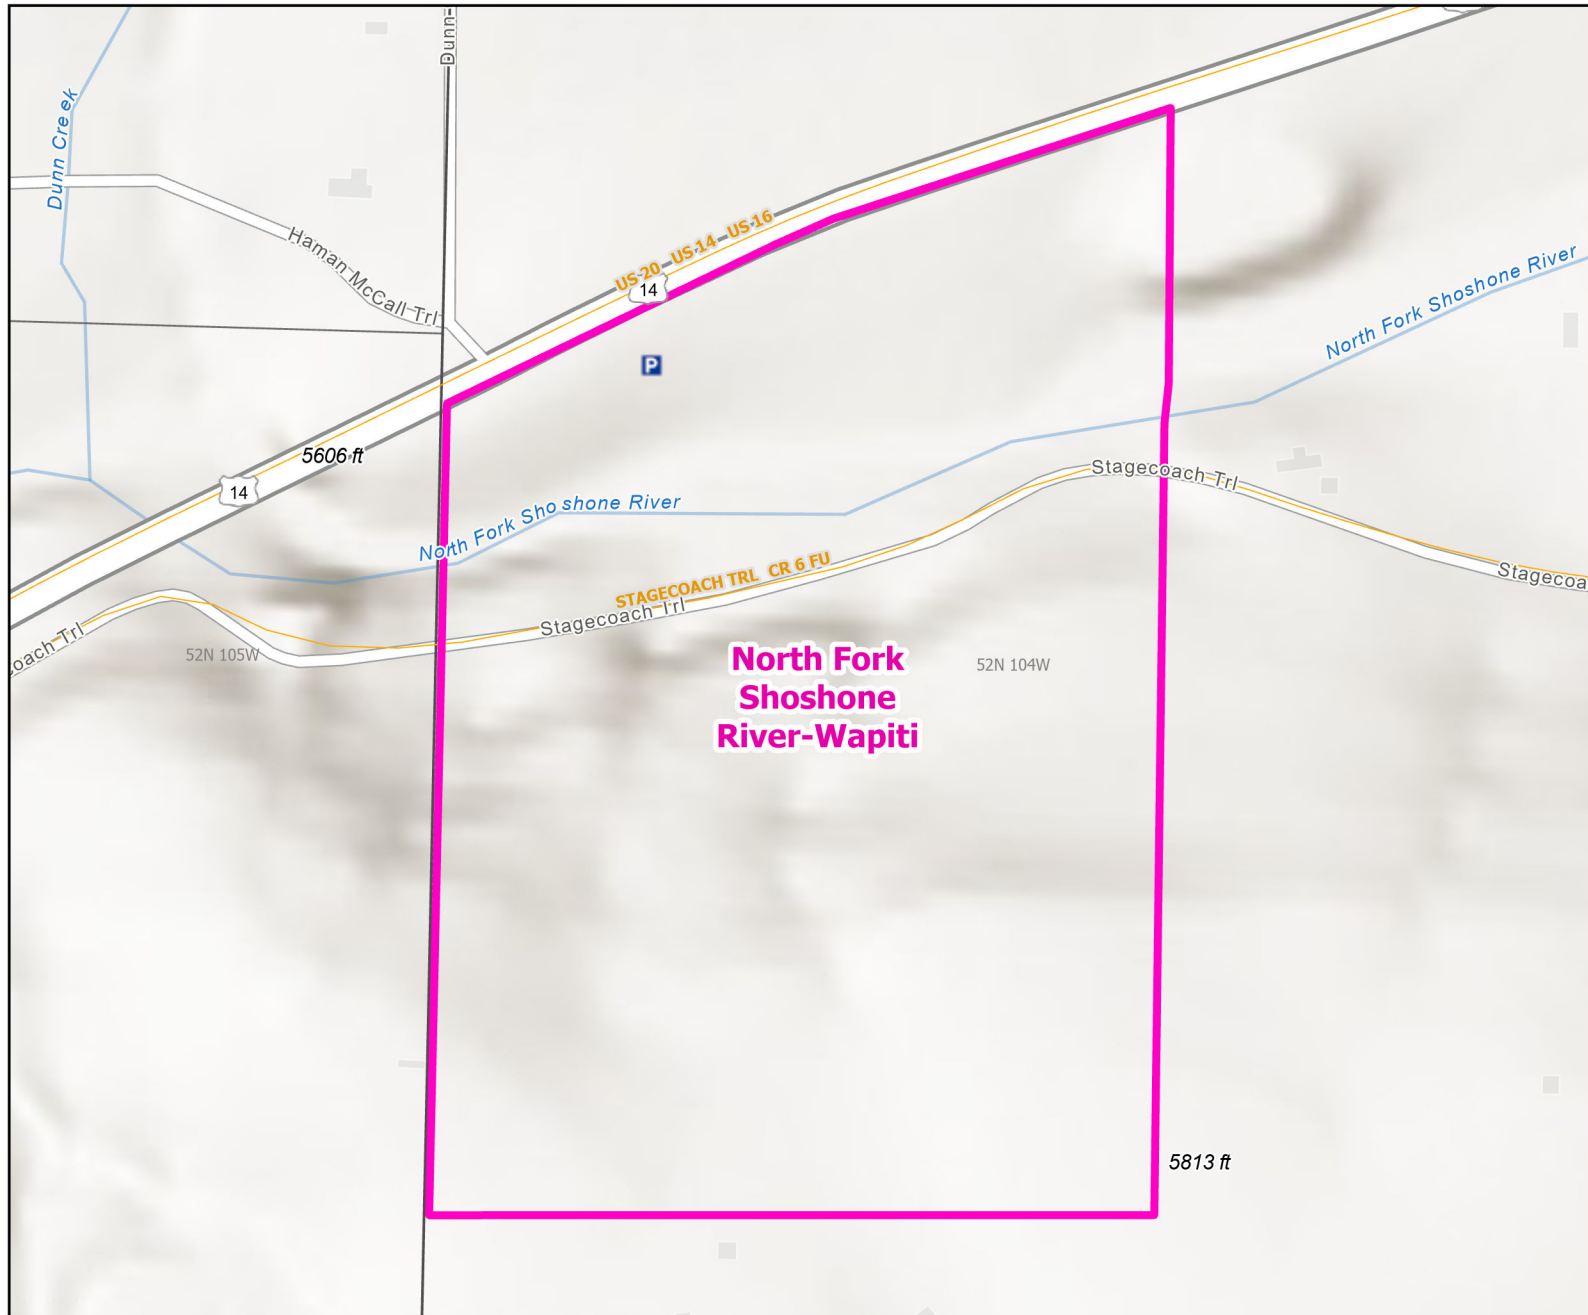

North Fork Shoshone River-Wapiti Public Access Area

Recreation Options: Fishing, Hunting
 Access Dates: Open year round
 Seasonal Closure:
 Access Exceptions:
 Area Regulations:
 Shed Limitations:
 Pheasant Release Dates:

This map is for visual use, assistance and general location only, does not represent a survey, and is not to be used for legal conveyance. Hunt Area boundaries are approximate, consult Game and Fish Hunting Regulations for descriptions and restrictions. Access to these private lands for any commercial activity must be gained by contacting the individual landowner(s) directly.