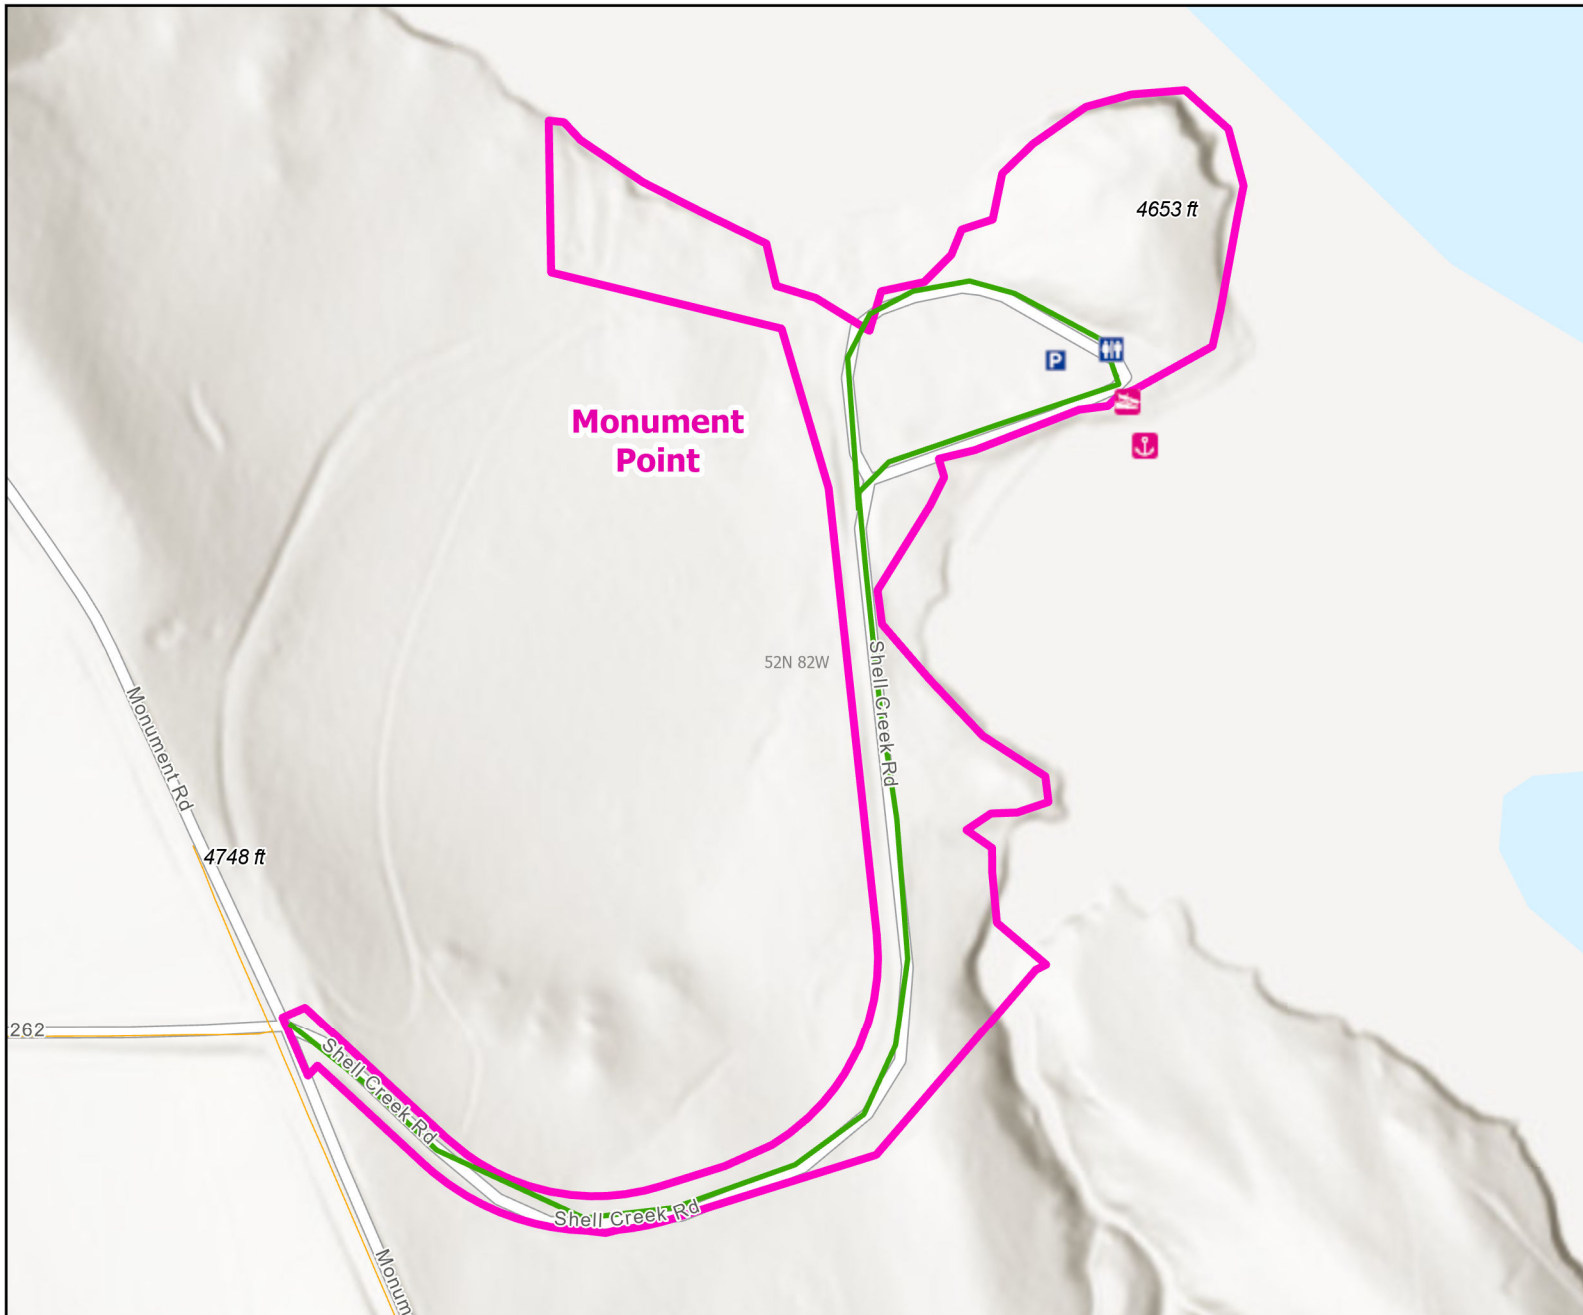

Monument Point Public Access Area

Recreation Options: Fishing, Boating
 Access Dates: Open year round
 Seasonal Closure:
 Access Exceptions:
 Area Regulations: No camping
 Shed Limitations:
 Pheasant Release Dates:

This map is for visual use, assistance and general location only, does not represent a survey, and is not to be used for legal conveyance. Hunt Area boundaries are approximate, consult Game and Fish Hunting Regulations for descriptions and restrictions. Access to these private lands for any commercial activity must be gained by contacting the individual landowner(s) directly.