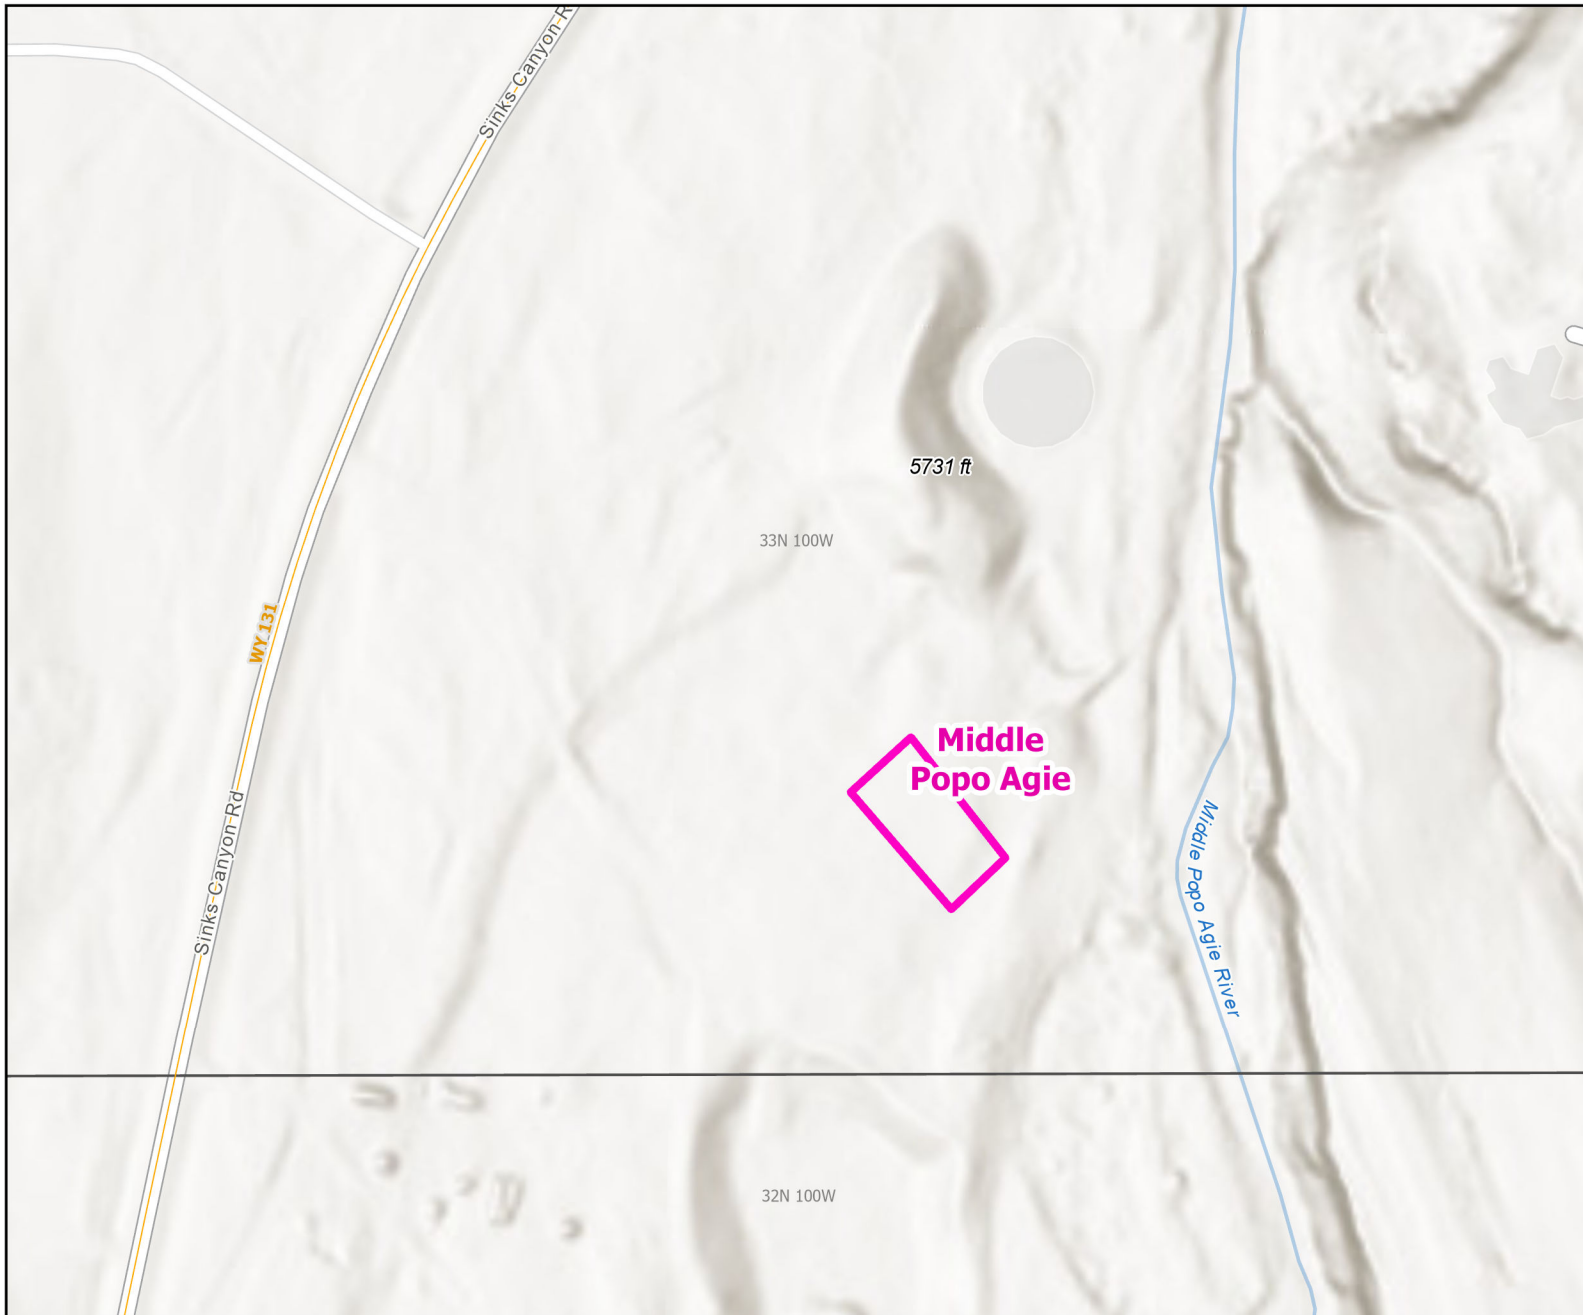

# Middle Popo Agie Public Access Area

Recreation Options: Fishing  
 Access Dates: Open year round  
 Seasonal Closure:  
 Access Exceptions:  
 Area Regulations: Foot access only. None  
 Shed Limitations:  
 Pheasant Release Dates:

This map is for visual use, assistance and general location only, does not represent a survey, and is not to be used for legal conveyance. Hunt Area boundaries are approximate, consult Game and Fish Hunting Regulations for descriptions and restrictions. Access to these private lands for any commercial activity must be gained by contacting the individual landowner(s) directly.