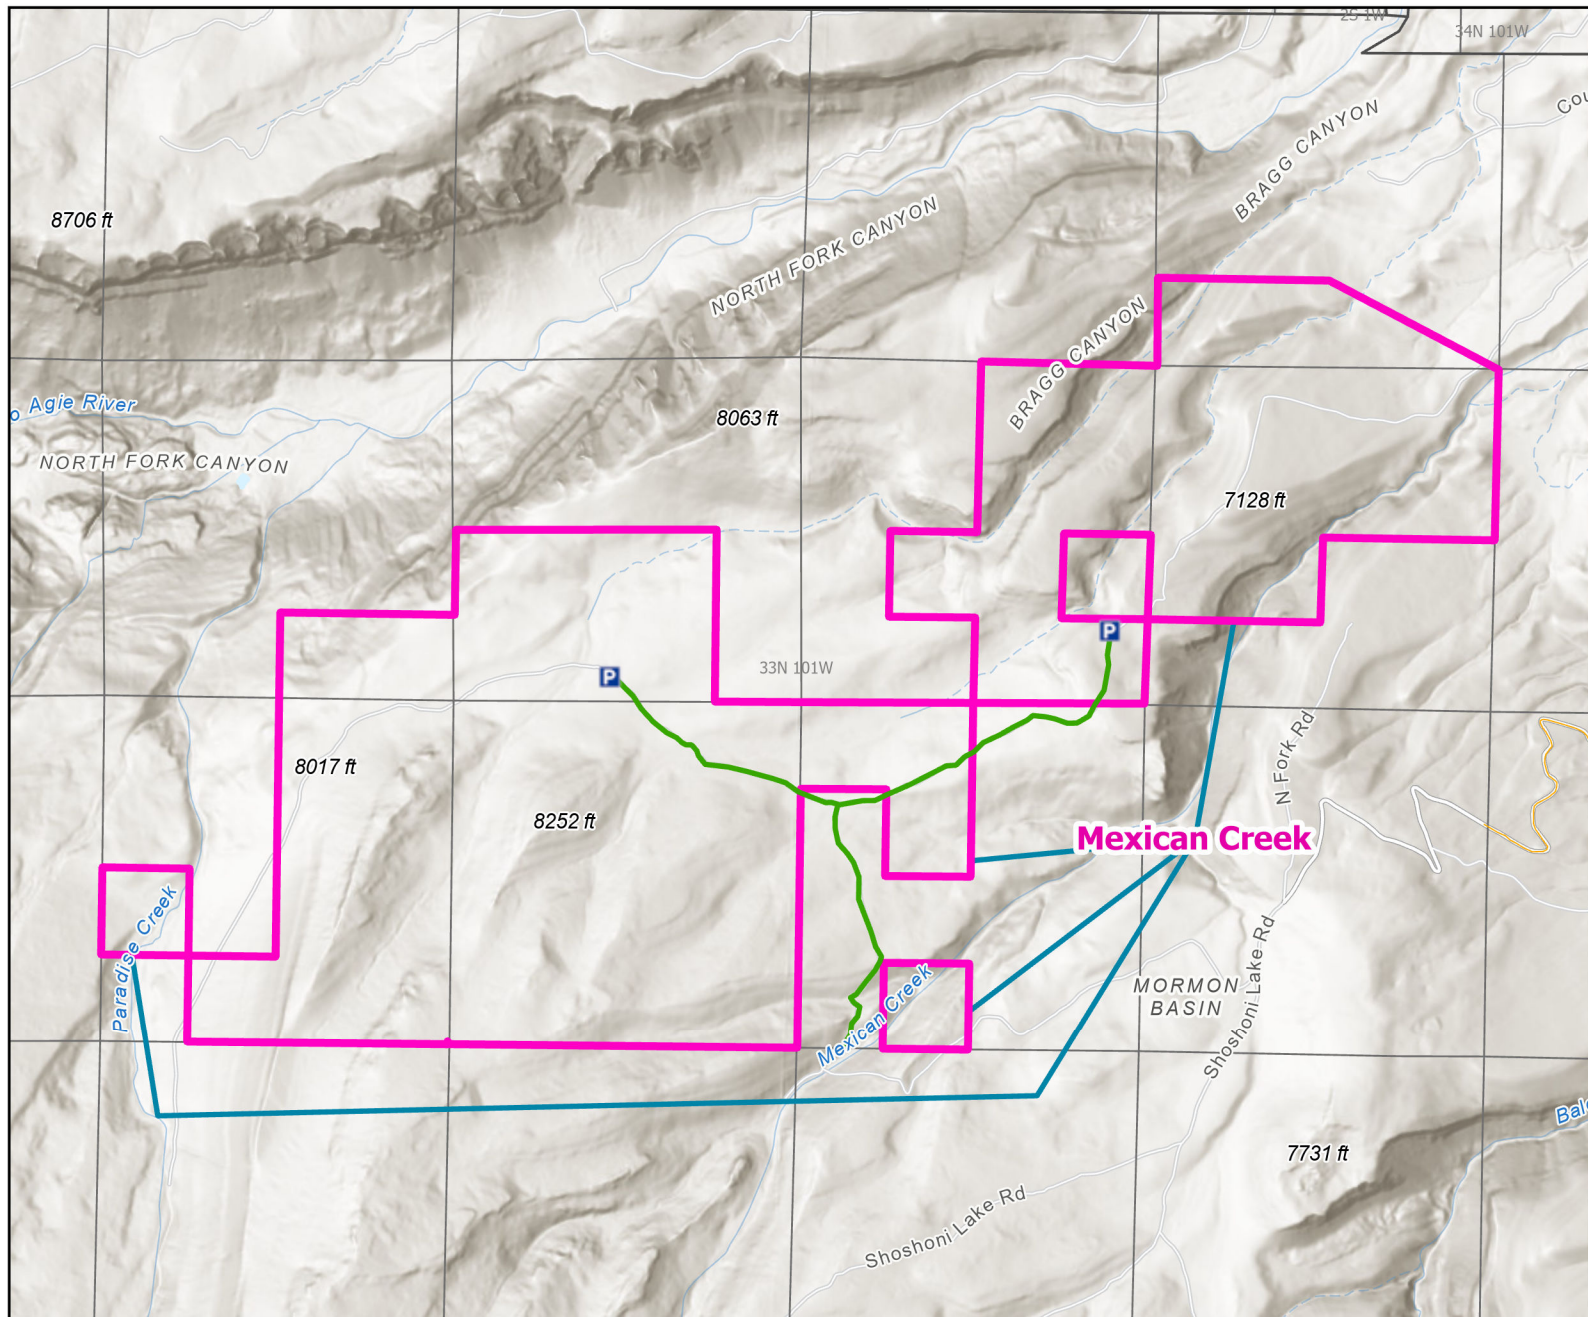

Mexican Creek Public Access Area

Recreation Options: Hunting
Access Dates: Sep. 1 - Dec. 31

Seasonal Closure: Jan. 1 - Aug. 31
Access Exceptions:

Area Regulations: Private lands closed to sportsman's access Jan. 1 - Aug. 31
Access road across State land closes Nov. 22

Shed Limitations:
Pheasant Release Dates:

This map is for visual use, assistance and general location only, does not represent a survey, and is not to be used for legal conveyance. Hunt Area boundaries are approximate, consult Game and Fish Hunting Regulations for descriptions and restrictions. Access to these private lands for any commercial activity must be gained by contacting the individual landowner(s) directly.