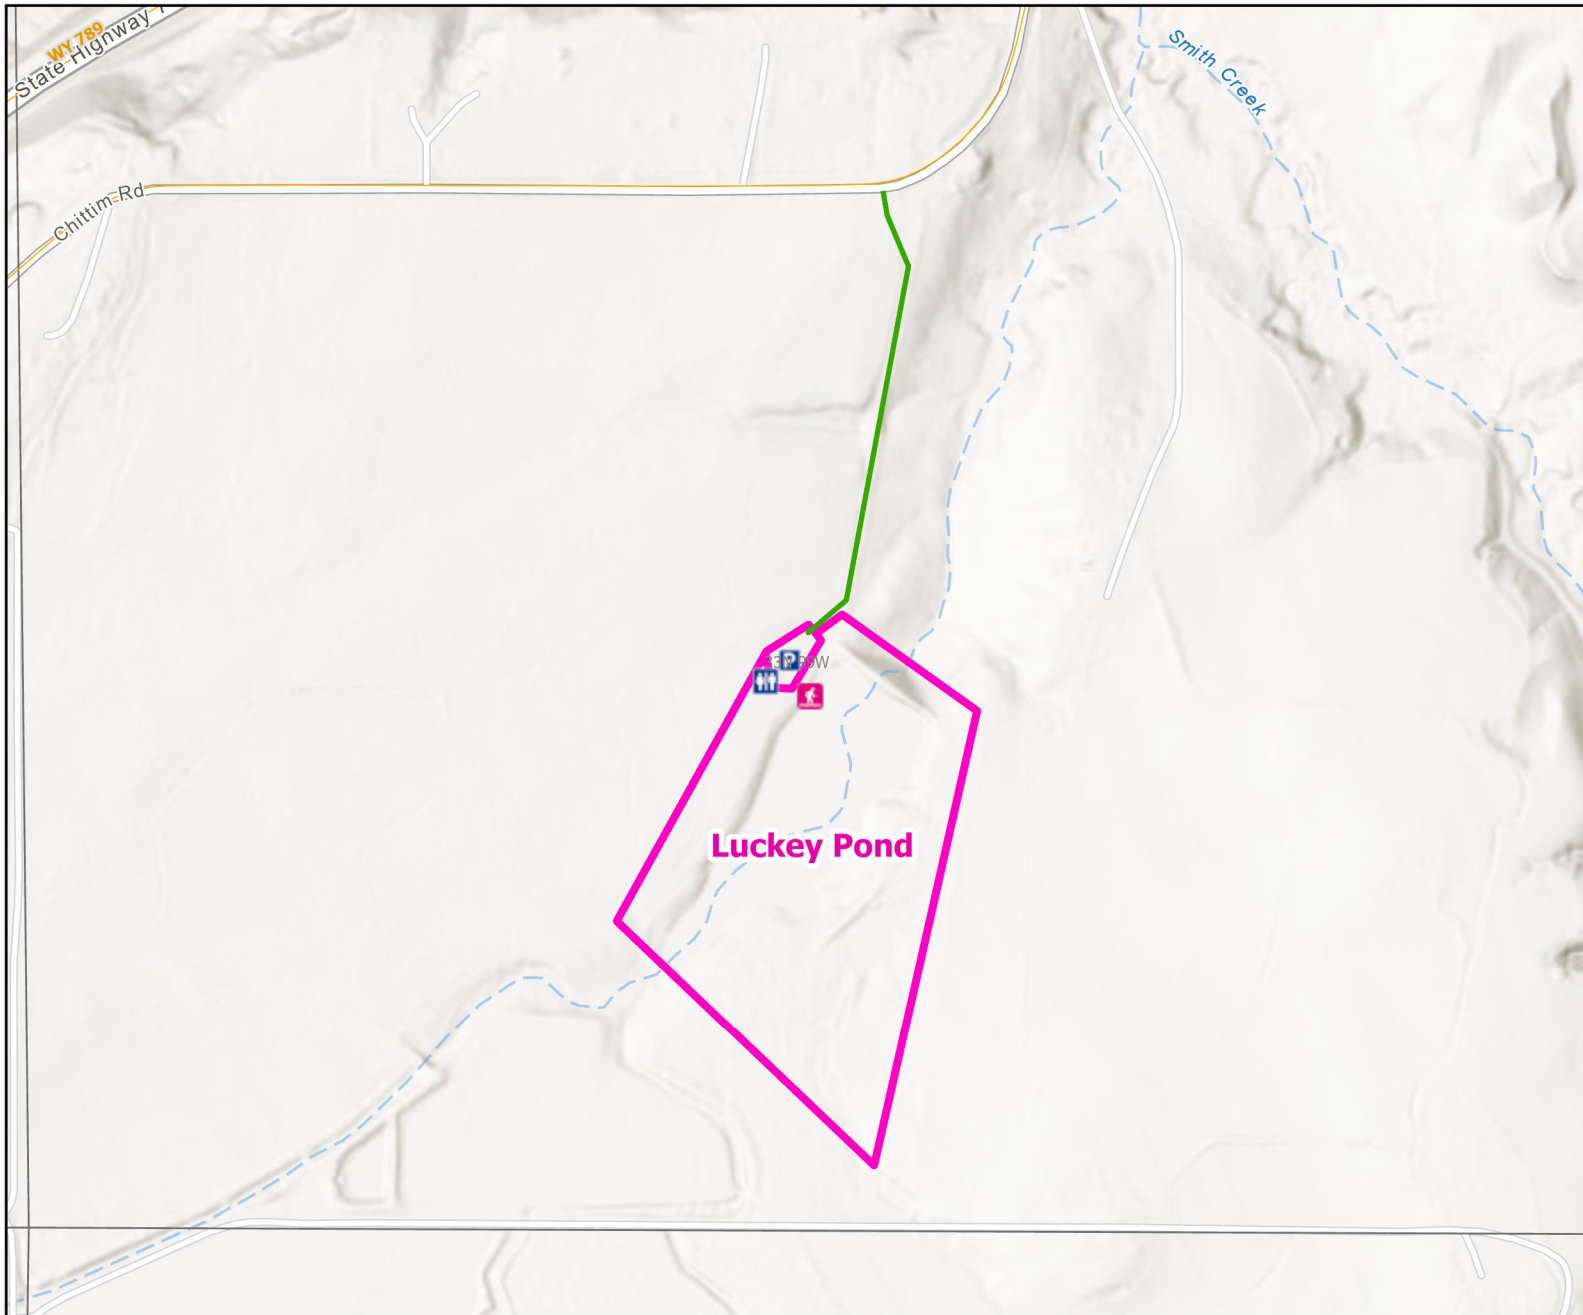

Lucky Pond Public Access Area

Recreation Options: Fishing, Wildlife Viewing

Access Dates: Open year round. The gate to Lucky Pond will be closed during the winter but is open to foot traffic.

Seasonal Closure:

Access Exceptions: The gate to Lucky Pond will be closed during the winter but is open to foot traffic. Ice fishing is not permitted. Hunting is not permitted within Public Access Area boundary.

Area Regulations: Ice fishing is not permitted. Hunting is not permitted within Access Area boundary. No camping.