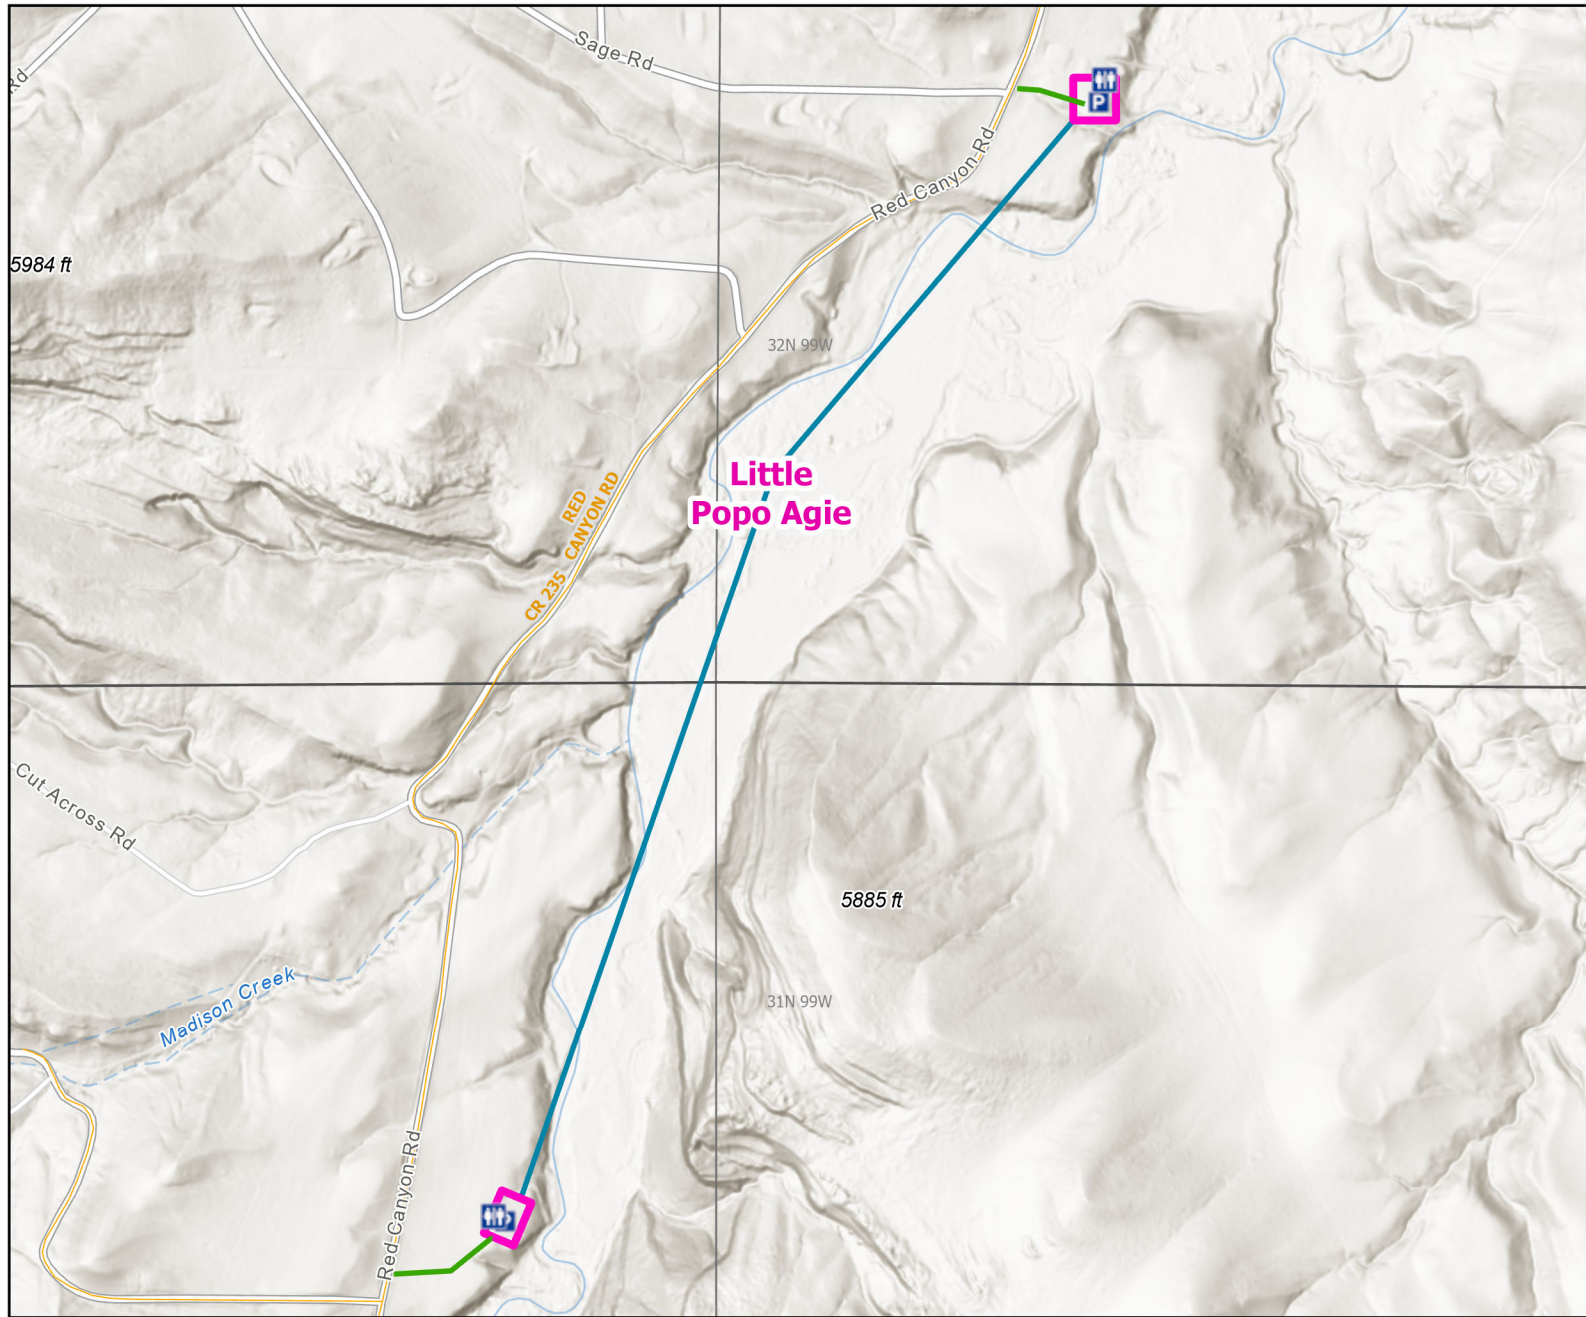

Little Popo Agie Public Access Area

Recreation Options: Fishing
 Access Dates: Open year round

Seasonal Closure:
 Access Exceptions:

Area Regulations:

Shed Limitations:
 Pheasant Release Dates:

This map is for visual use, assistance and general location only, does not represent a survey, and is not to be used for legal conveyance. Hunt Area boundaries are approximate, consult Game and Fish Hunting Regulations for descriptions and restrictions. Access to these private lands for any commercial activity must be gained by contacting the individual landowner(s) directly.