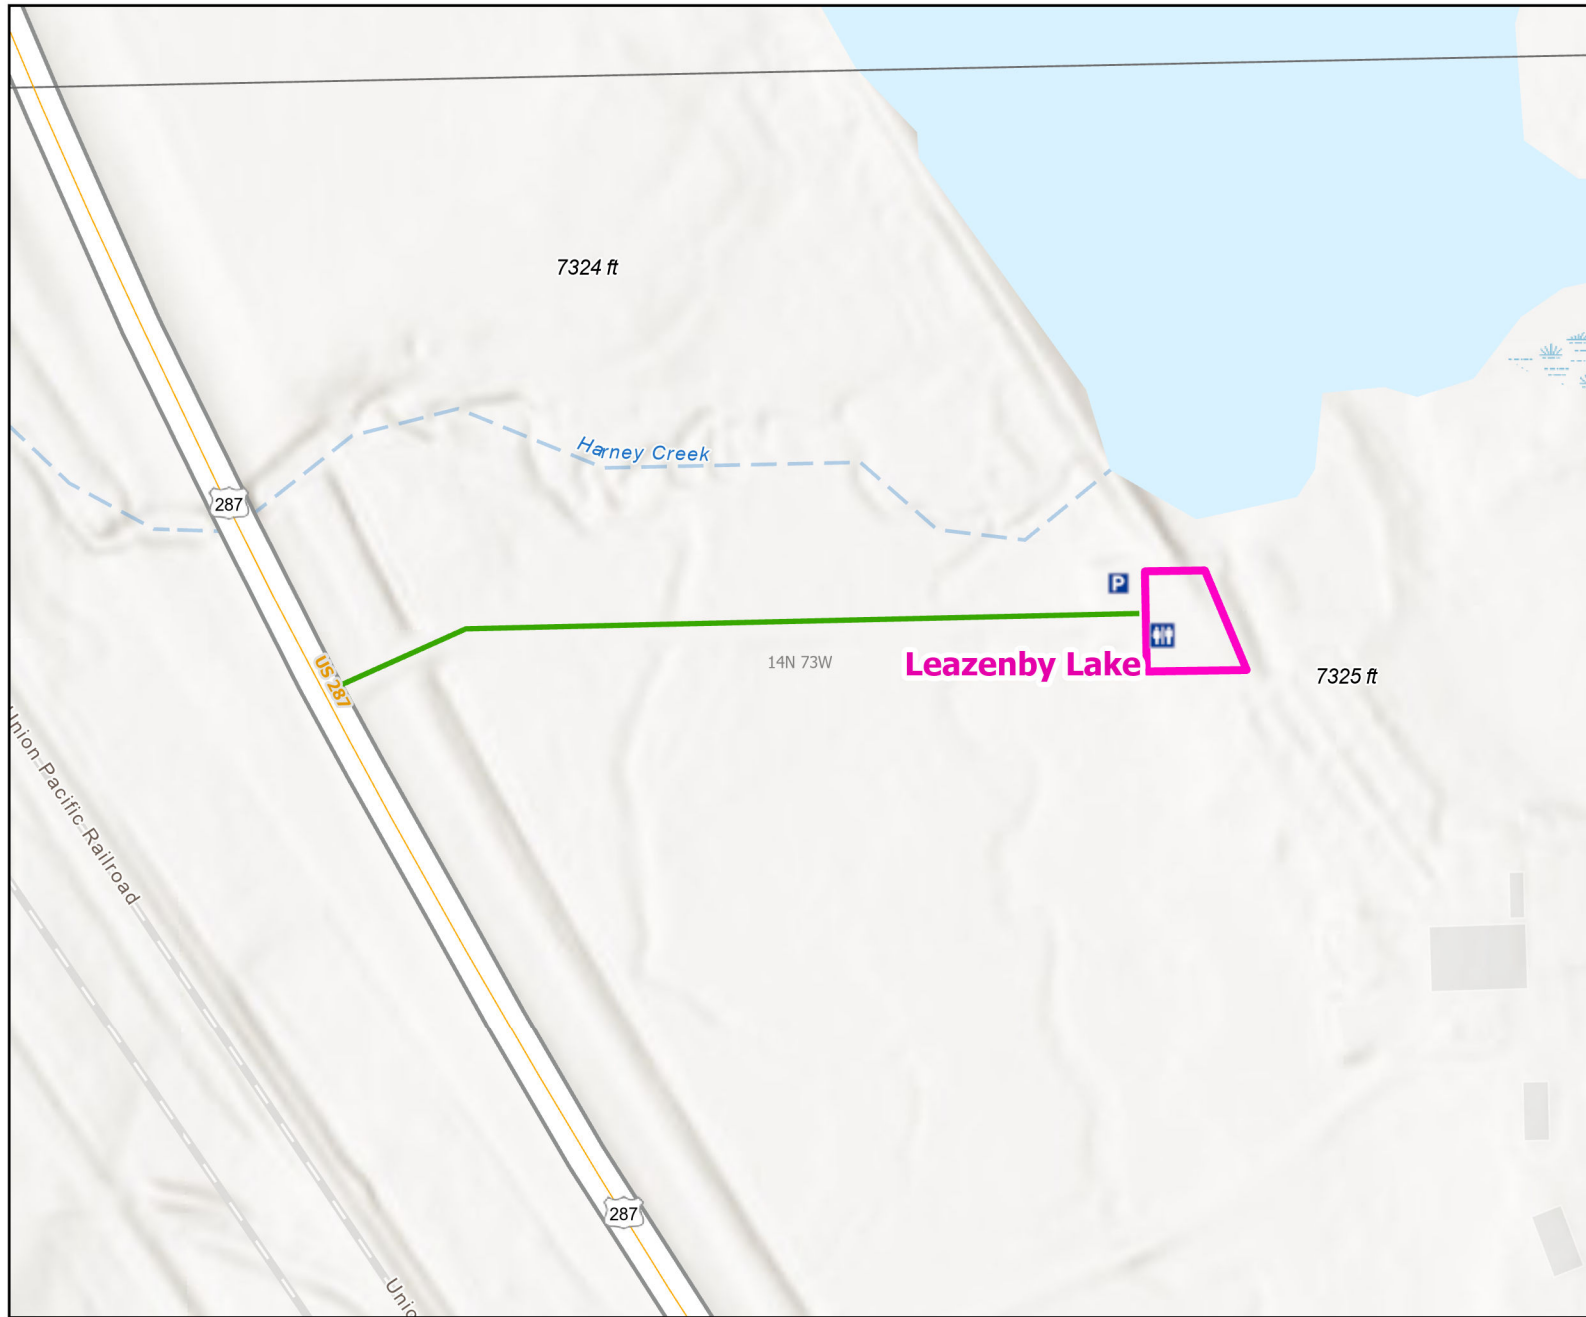

Leazenby Lake Public Access Area

Recreation Options: Fishing, Wildlife Viewing.

Access Dates: Open year round

Seasonal Closure:

Access Exceptions:

Area Regulations: Limited to easement area marked with signs Use of internal combustion engines is prohibited. No Overnight Camping, No Open Fires, No Fireworks. No ORV's. Easement road and parking area not plowed in winter.

Shed Limitations: No Collection of shed antlers or horns January 1-May 1 at 6:00 AM

Pheasant Release Dates:

This map is for visual use, assistance and general location only, does not represent a survey, and is not to be used for legal conveyance. Hunt Area boundaries are approximate, consult Game and Fish Hunting Regulations for descriptions and restrictions. Access to these private lands for any commercial activity must be gained by contacting the individual landowner(s) directly.