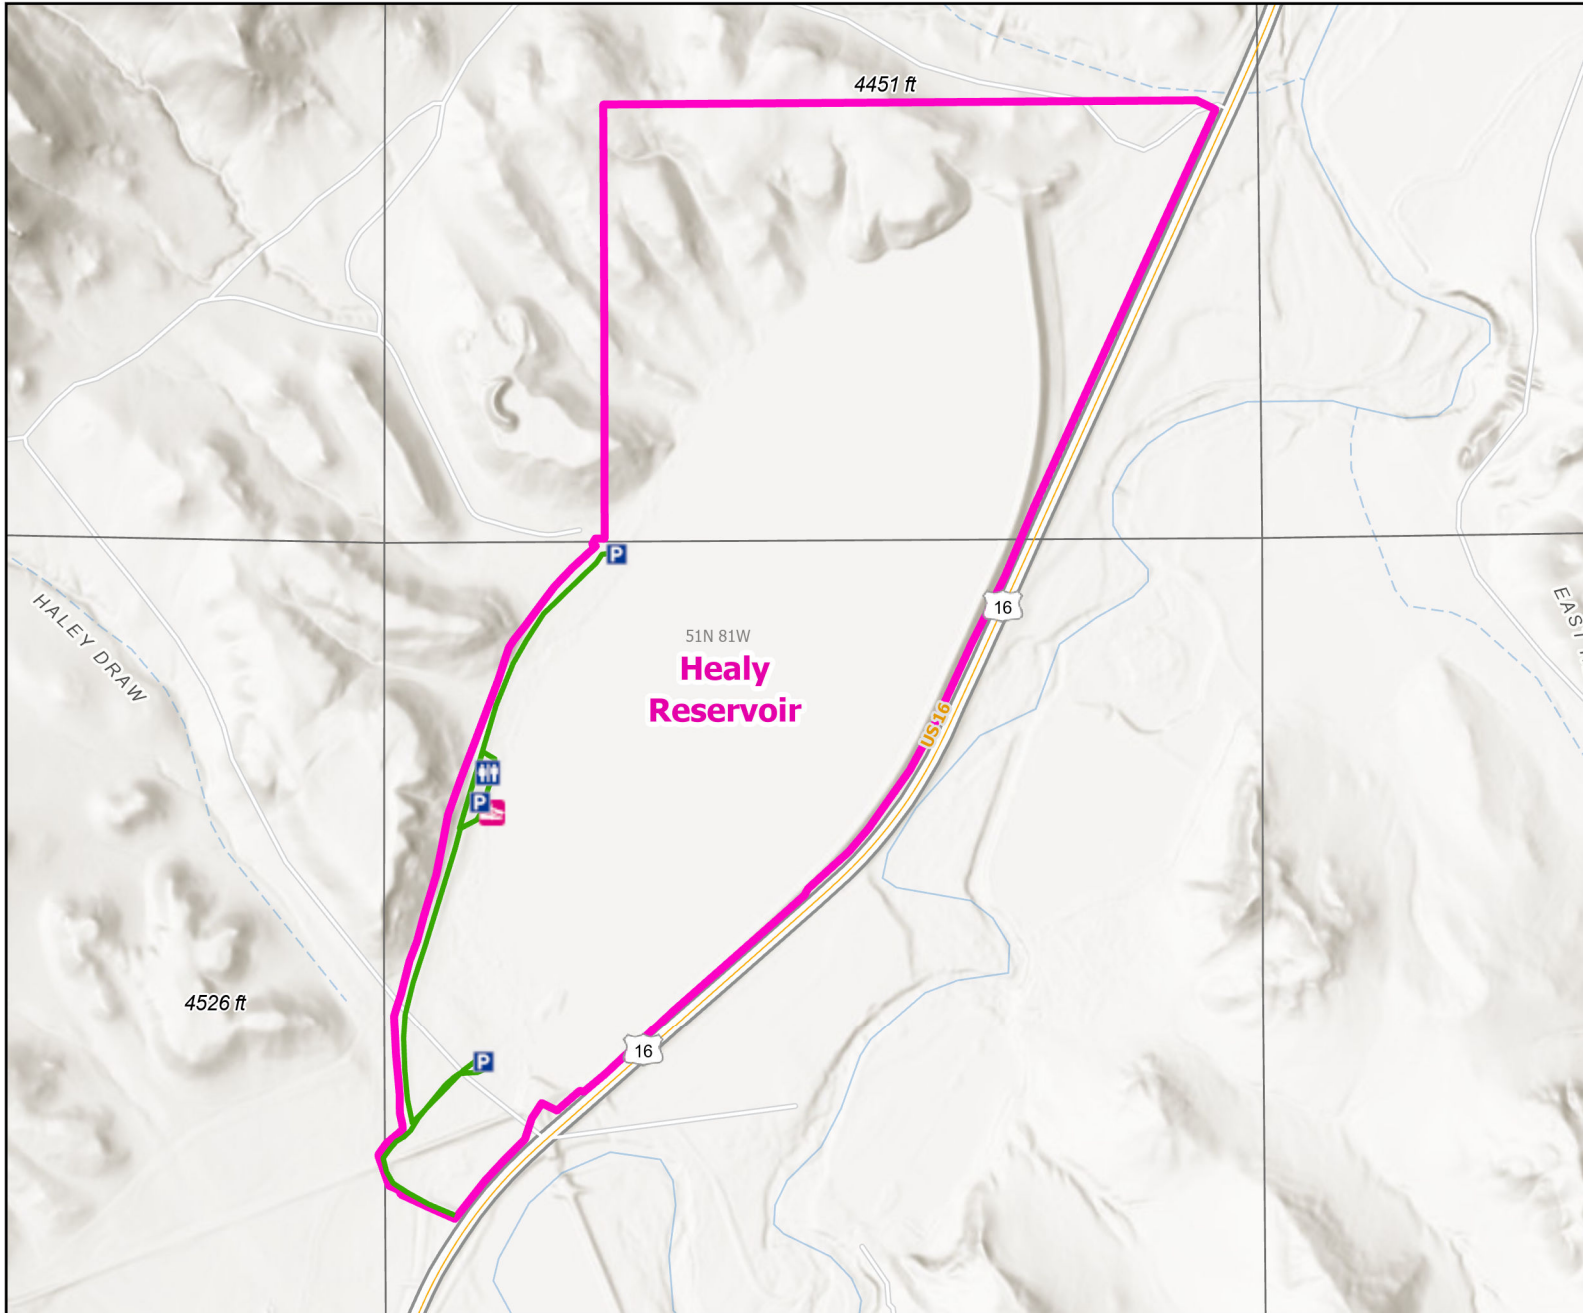

Healy Reservoir Public Access Area

Recreation Options: Fishing
Access Dates: Open year round

Seasonal Closure:
Access Exceptions:

Area Regulations: No camping. No fires or fireworks. No driving on ice. 15HP Motor Boat Restriction

Shed Limitations:
Pheasant Release Dates:

This map is for visual use, assistance and general location only, does not represent a survey, and is not to be used for legal conveyance. Hunt Area boundaries are approximate, consult Game and Fish Hunting Regulations for descriptions and restrictions. Access to these private lands for any commercial activity must be gained by contacting the individual landowner(s) directly.