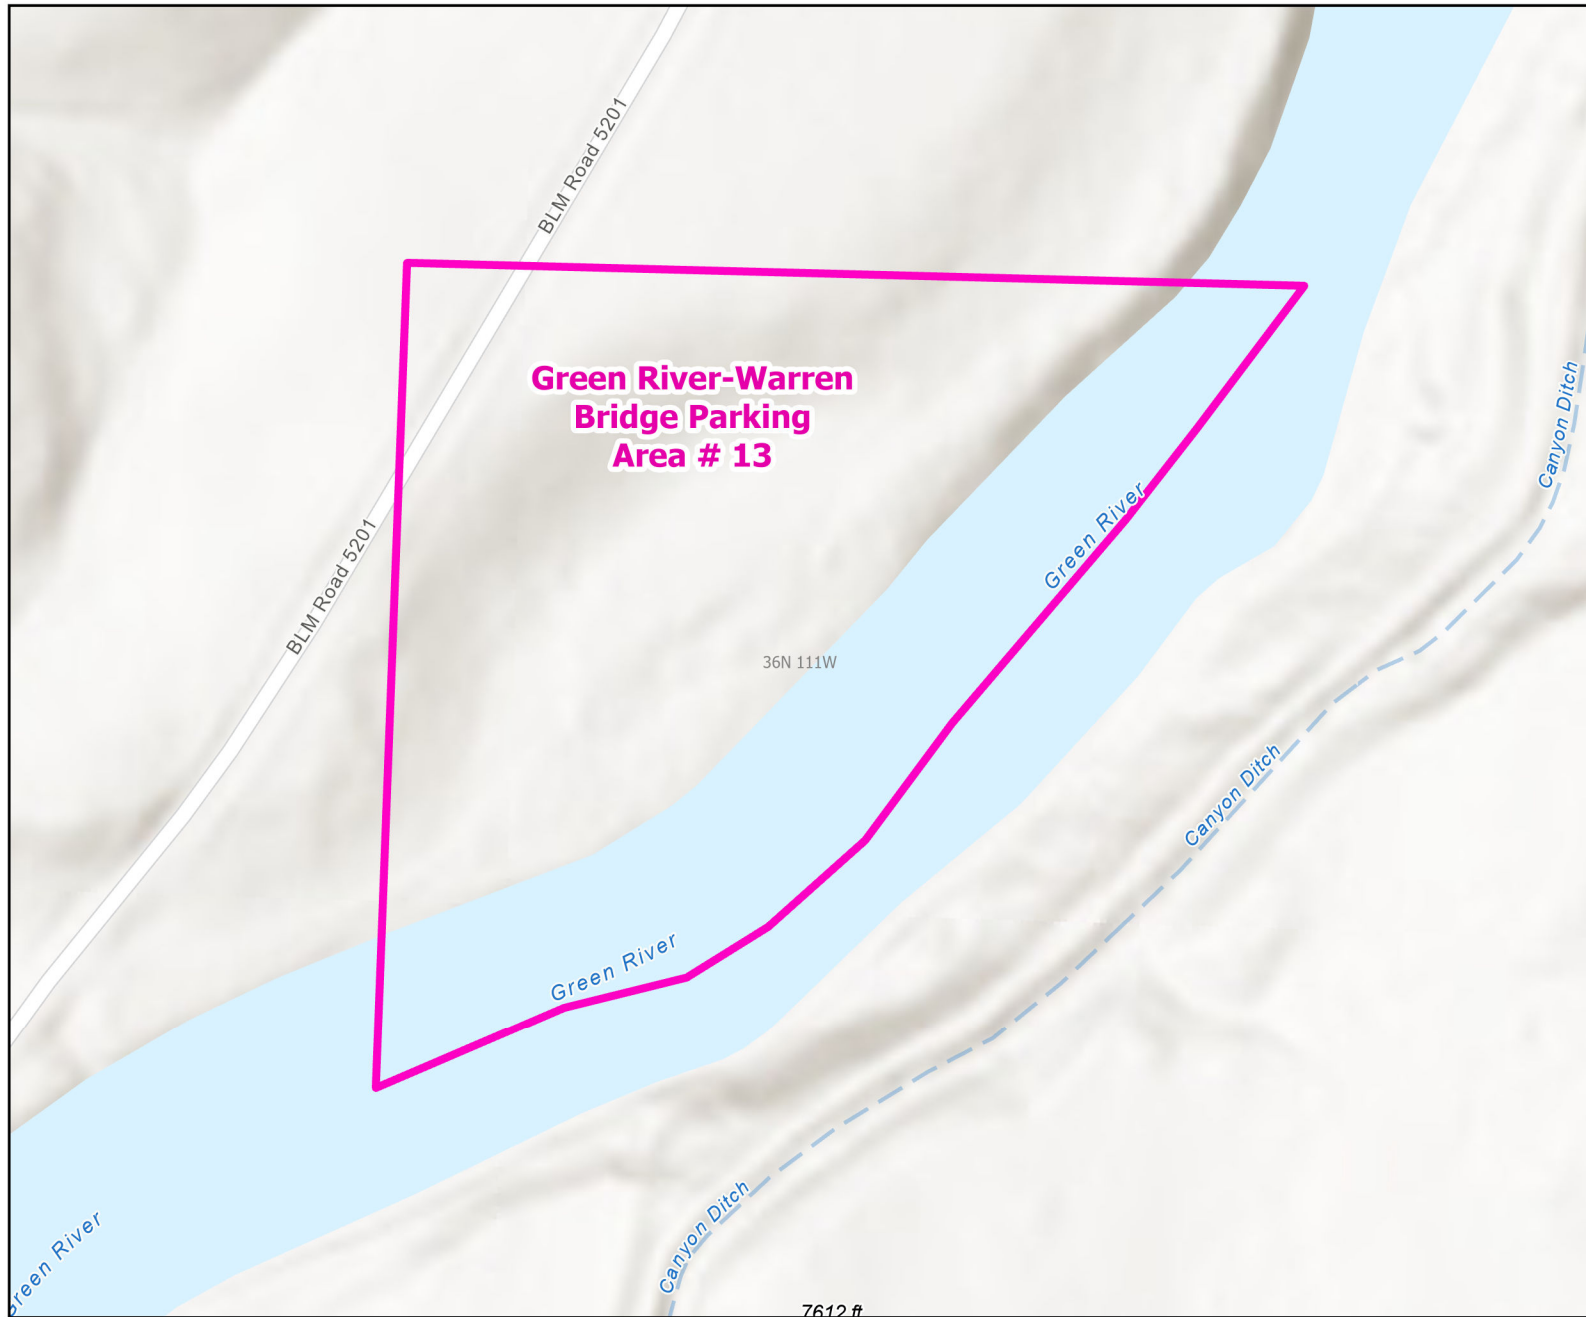

Green River-Warren Bridge Parking Area # 13

Public Access Area

Recreation Options: Fishing, Hunting, Trapping, Camping, Hiking, Floating, Wildlife Viewing

Access Dates: Open year round

Seasonal Closure:

Access Exceptions:

Area Regulations: 14 day camping limit. No fireworks. No off road vehicle traffic. Easement road and parking area not plowed in winter.

Shed Limitations: No collection of shed antlers or horns January 1- May 1 at 6:00 AM