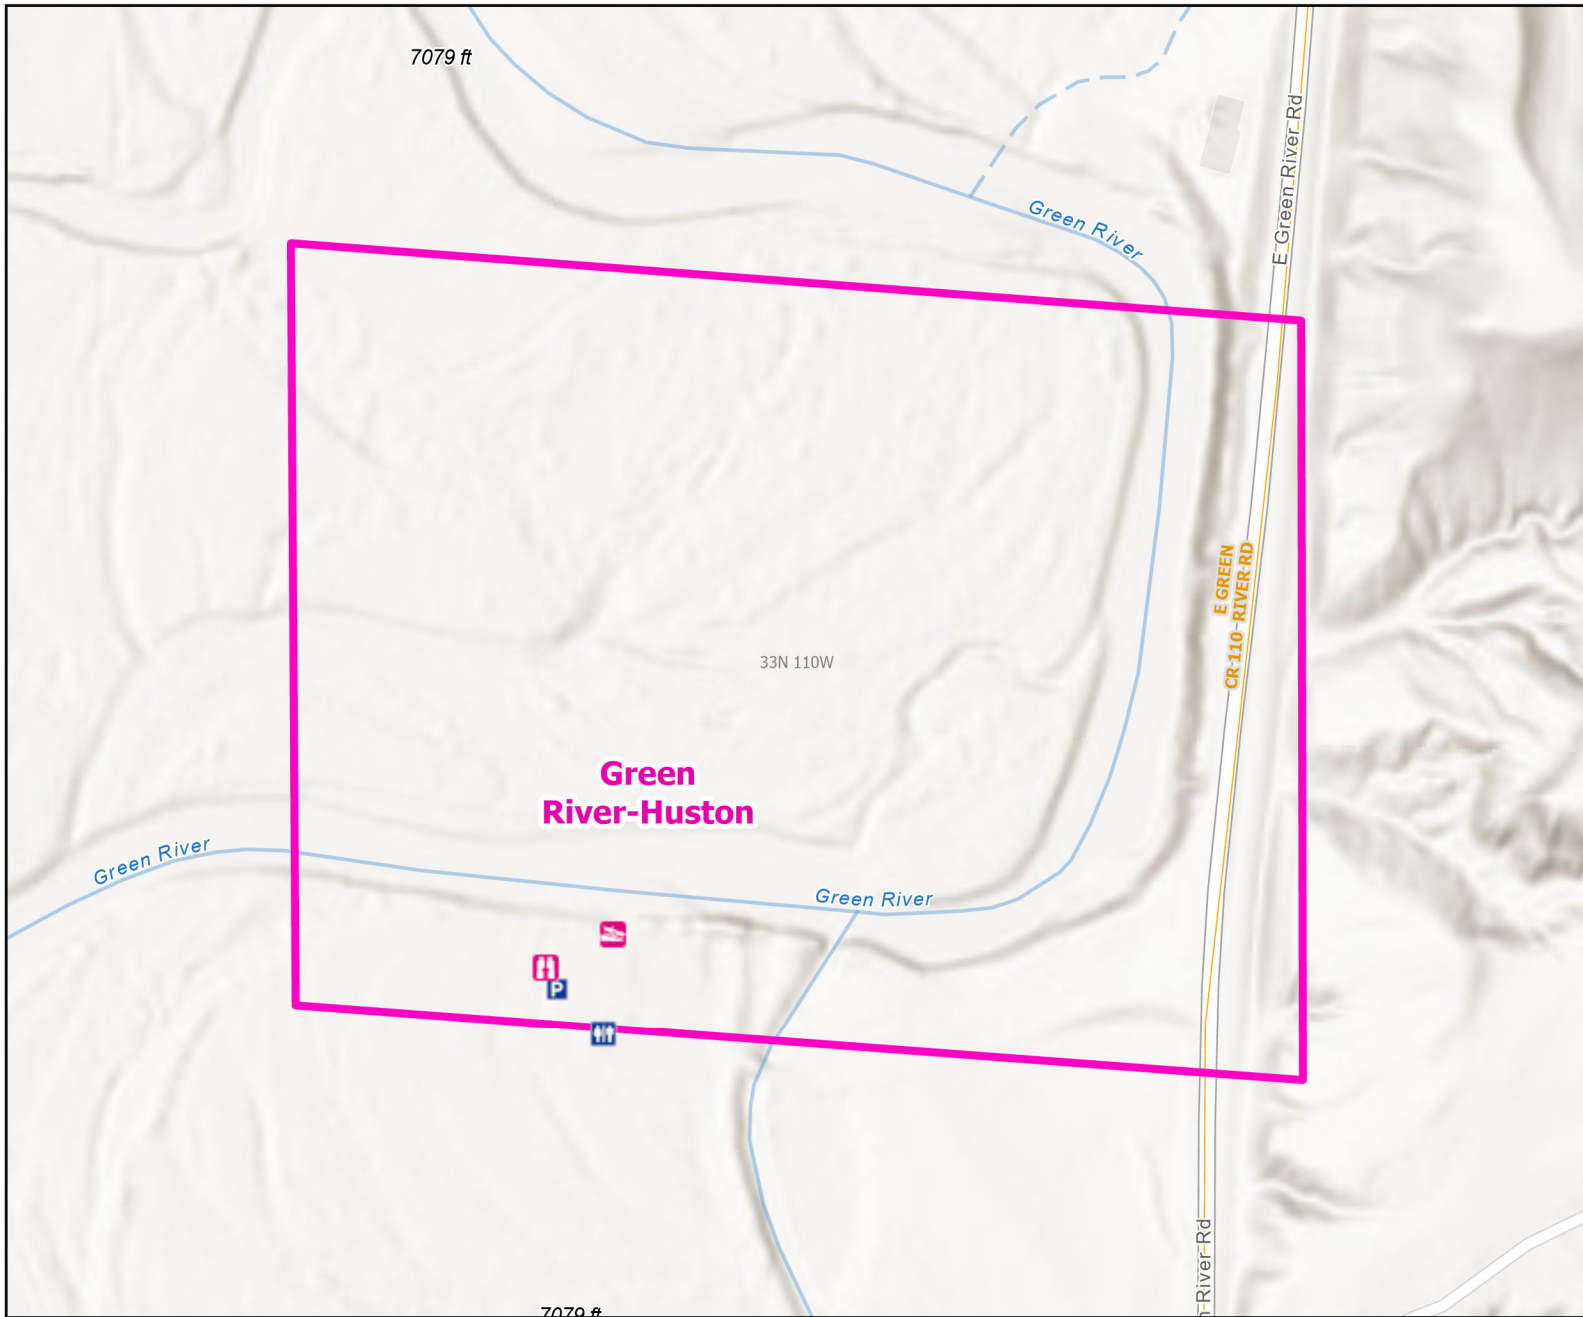

Green River-Huston Public Access Area

Recreation Options: Fishing, Hunting, Hiking, Floating, Wildlife Viewing

Access Dates: Open year round

Seasonal Closure:

Access Exceptions:

Area Regulations: No overnight camping, open fires or fireworks. Access limited to easement marked

Shed Limitations: No collection of shed antlers or horns January 1- May 1 at 6:00 AM

Pheasant Release Dates:

This map is for visual use, assistance and general location only, does not represent a survey, and is not to be used for legal conveyance. Hunt Area boundaries are approximate, consult Game and Fish Hunting Regulations for descriptions and restrictions. Access to these private lands for any commercial activity must be gained by contacting the individual landowner(s) directly.