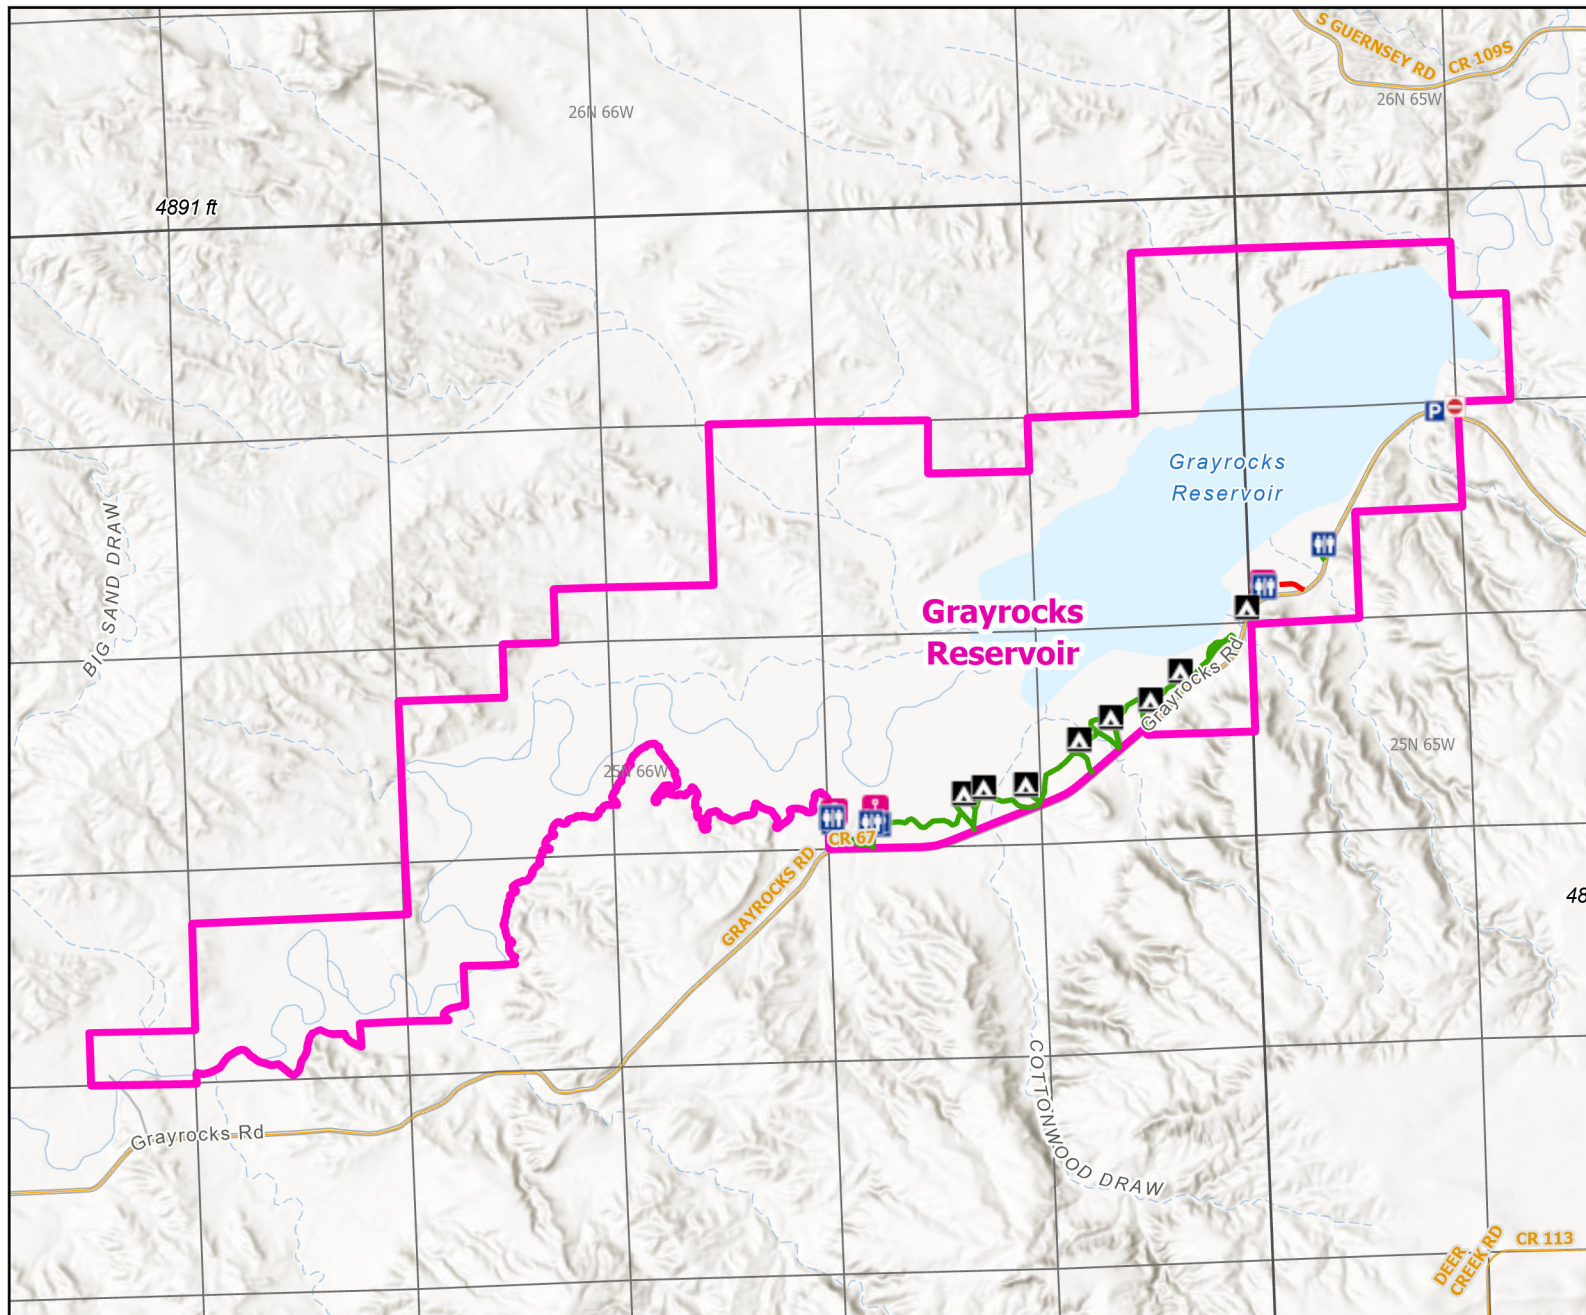

Grayrocks Reservoir Public Access Area

Recreation Options: Fishing, Boating, Hunting, Camping, Hiking, Wildlife Viewing.

Access Dates: Open year-round

Seasonal Closure:

Access Exceptions: NO Off Road Vehicles, The area between the spillway and floating regulatory buoys or designated by regulatory signing is closed to fishing and watercraft all year.

Area Regulations: Limited to easement area marked with signs Camping limit 5 days, Access road and parking not plowed during winter, No fireworks.

Shed Limitations:

Pheasant Release Dates:

This map is for visual use, assistance and general location only, does not represent a survey, and is not to be used for legal conveyance. Hunt Area boundaries are approximate, consult Game and Fish Hunting Regulations for descriptions and restrictions. Access to these private lands for any commercial activity must be gained by contacting the individual landowner(s) directly.