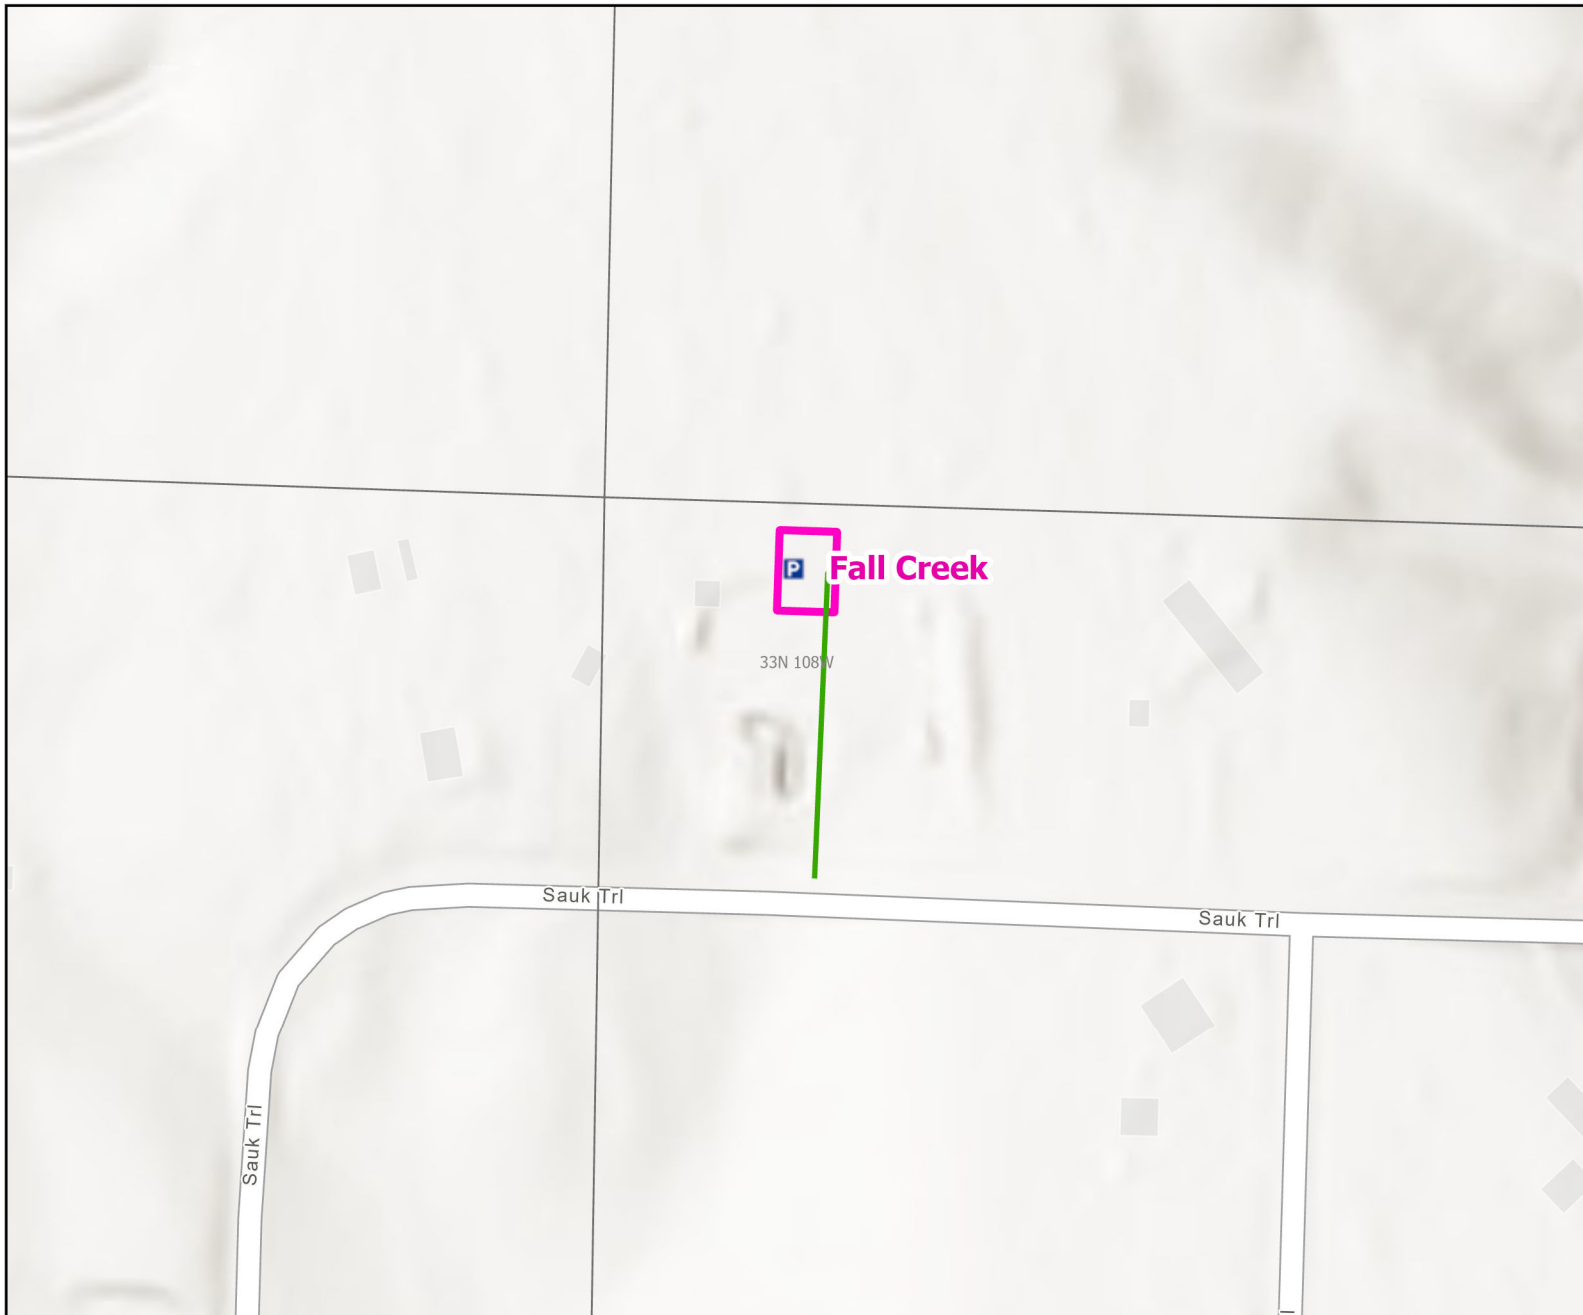

Fall Creek Public Access Area

Recreation Options: Fishing, Hunting

Access Dates: Open year round

Seasonal Closure:

Access Exceptions:

Area Regulations: Hunting restricted to adjacent state land only . No overnight camping, open fires or fireworks . Pets must be leashed or otherwise controlled

Shed Limitations: No collection of shed antlers or horns January 1- May 1 at 6:00 AM

Pheasant Release Dates:

This map is for visual use, assistance and general location only, does not represent a survey, and is not to be used for legal conveyance. Hunt Area boundaries are approximate, consult Game and Fish Hunting Regulations for descriptions and restrictions. Access to these private lands for any commercial activity must be gained by contacting the individual landowner(s) directly.