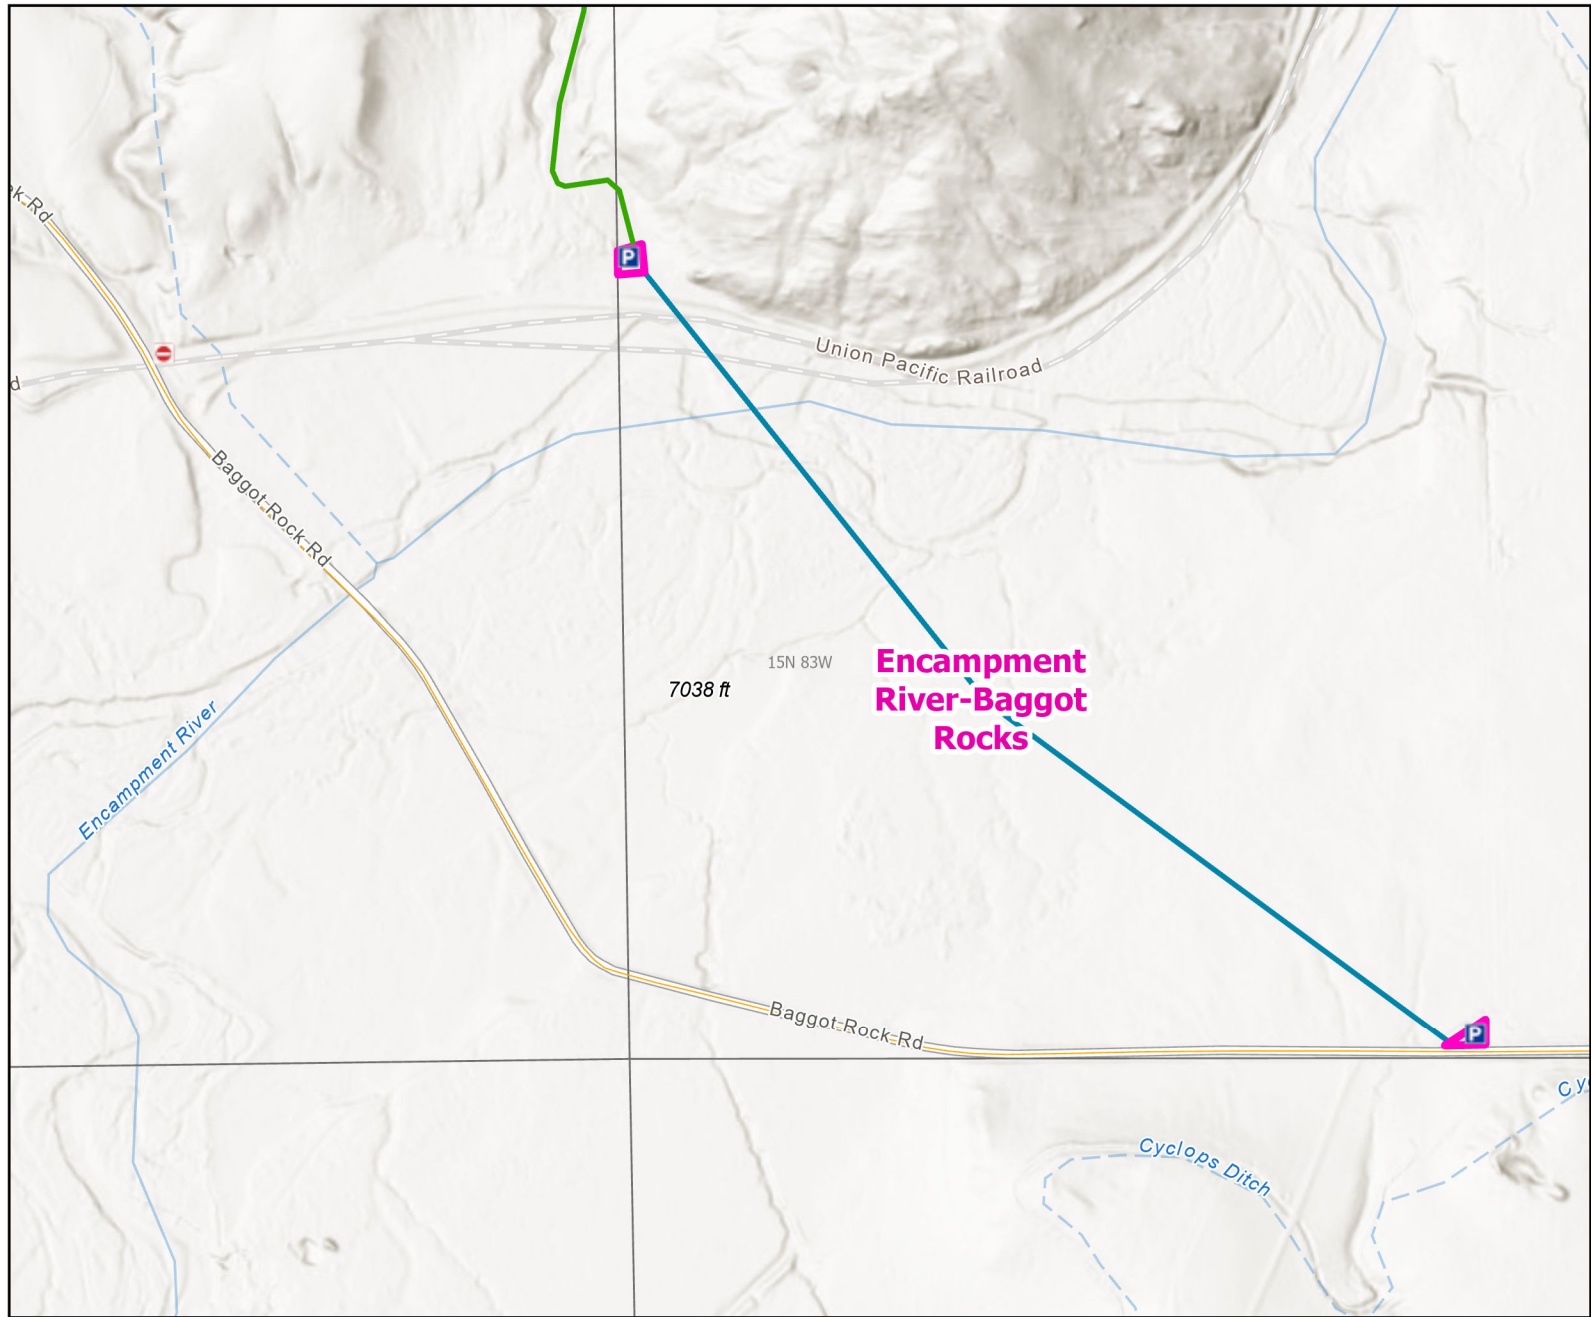

Encampment River-Baggot Rocks Public Access Area

Recreation Options: Fishing, Floating, Hunting, Wildlife Viewing
 Access Dates: Open year round
 Seasonal Closure:
 Access Exceptions:
 Area Regulations: Limited to easement area marked with signs No Camping and no campfires. Access road and parking areas not plowed during winter.
 Shed Limitations: No Collection of shed antlers or horns January 1-May 1 at 6:00 AM
 Pheasant Release Dates:

This map is for visual use, assistance and general location only, does not represent a survey, and is not to be used for legal conveyance. Hunt Area boundaries are approximate, consult Game and Fish Hunting Regulations for descriptions and restrictions. Access to these private lands for any commercial activity must be gained by contacting the individual landowner(s) directly.