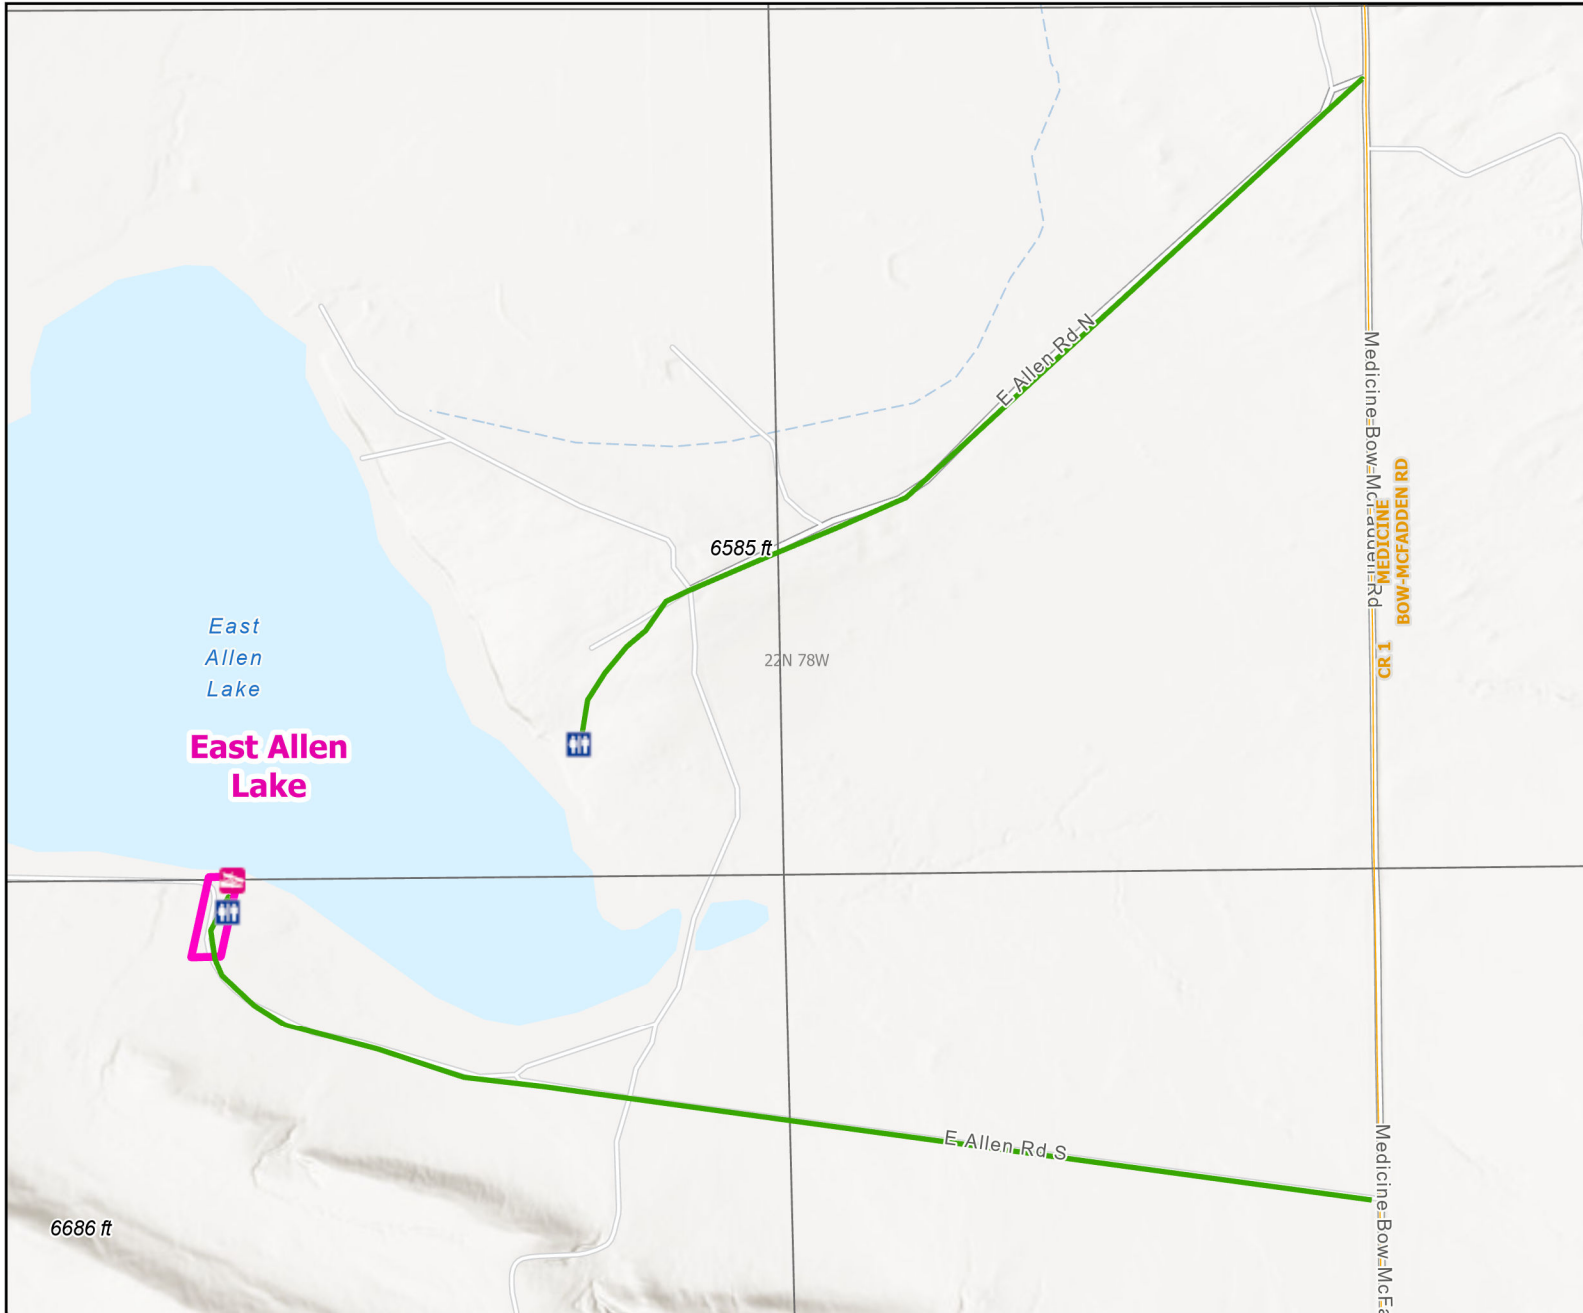

East Allen Lake Public Access Area

Recreation Options: Fishing, Boating, Hunting, Camping, Trapping

Access Dates: Open year round

Seasonal Closure:

Access Exceptions:

Area Regulations: Limited to easement area marked with signs Camping limit 5 days, No open fires or fireworks, No shooting in campgrounds, Access and parking not plowed during winter.