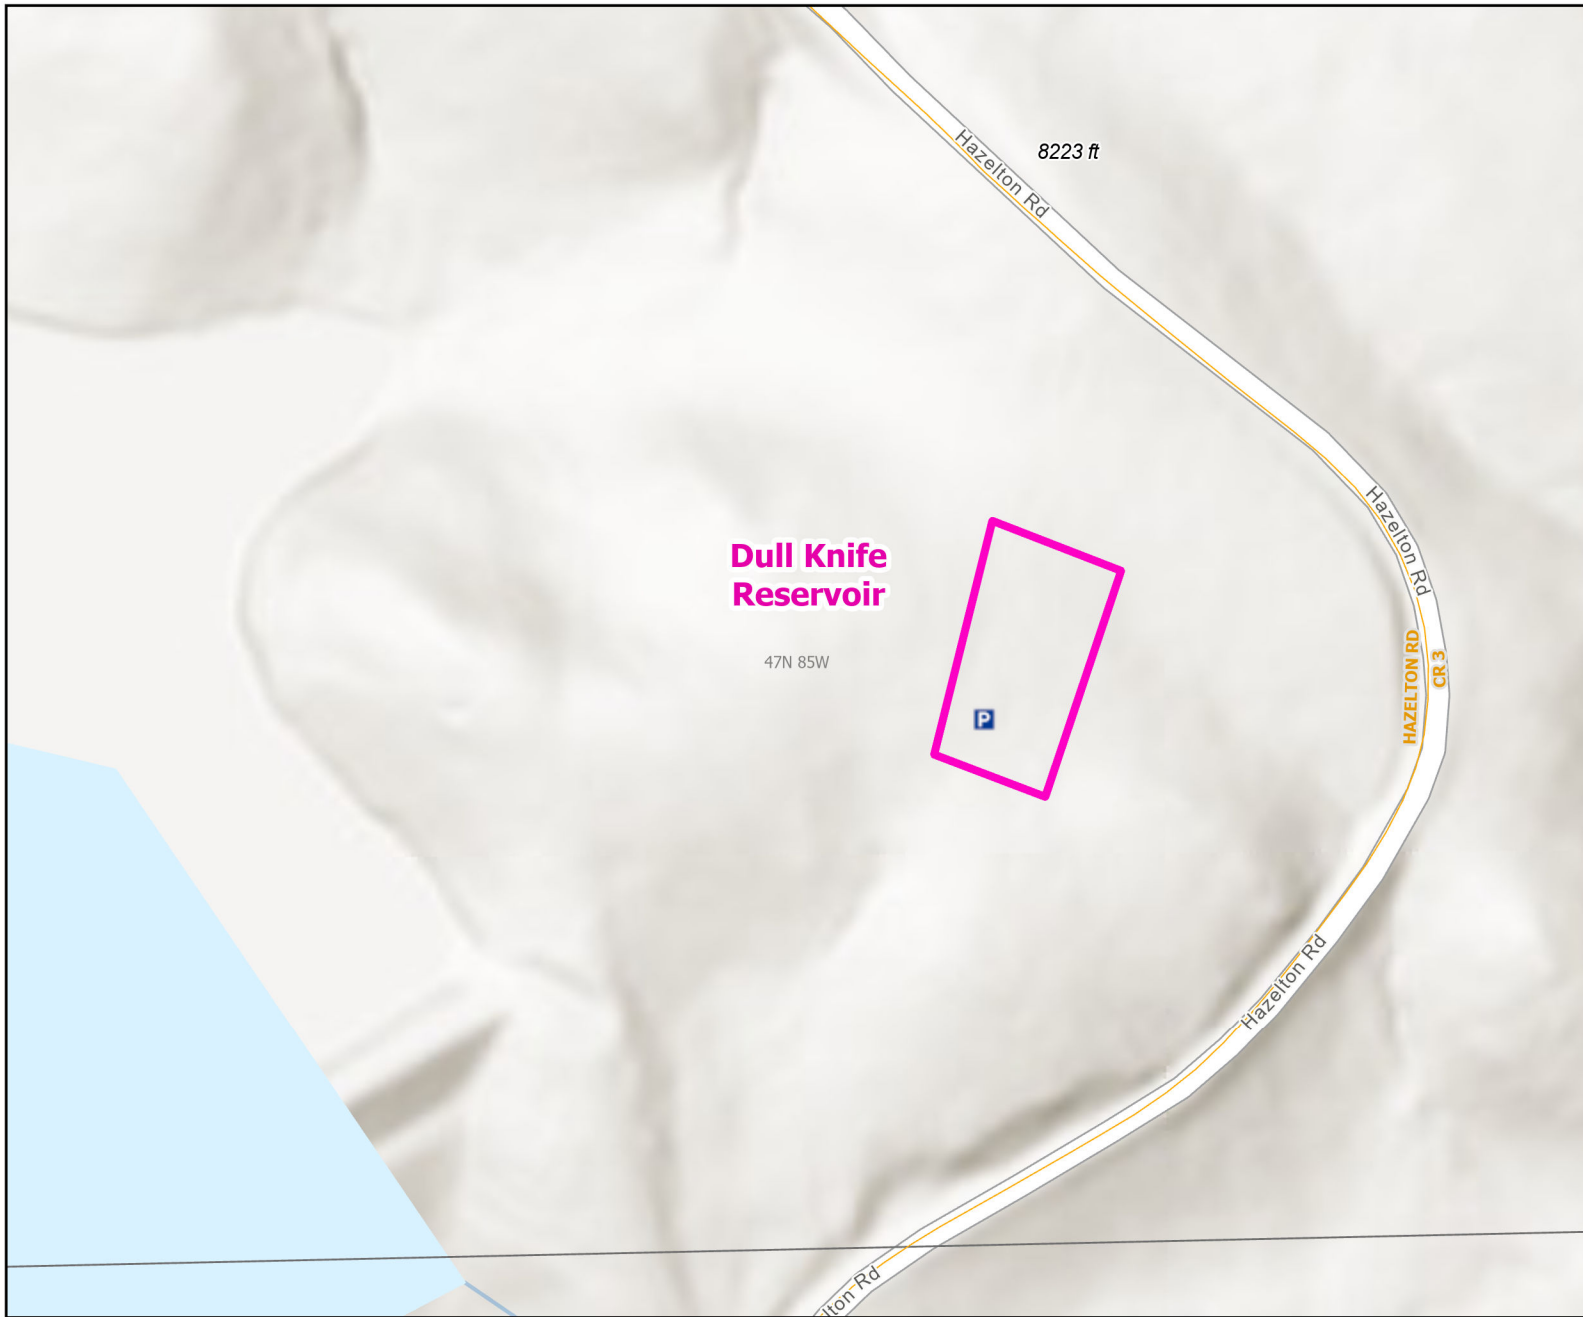

# Dull Knife Reservoir Public Access Area

Recreation Options: Fishing  
 Access Dates: Open year round  
 Seasonal Closure:  
 Access Exceptions:  
 Area Regulations: Foot Access only.  
 Shed Limitations:  
 Pheasant Release Dates: