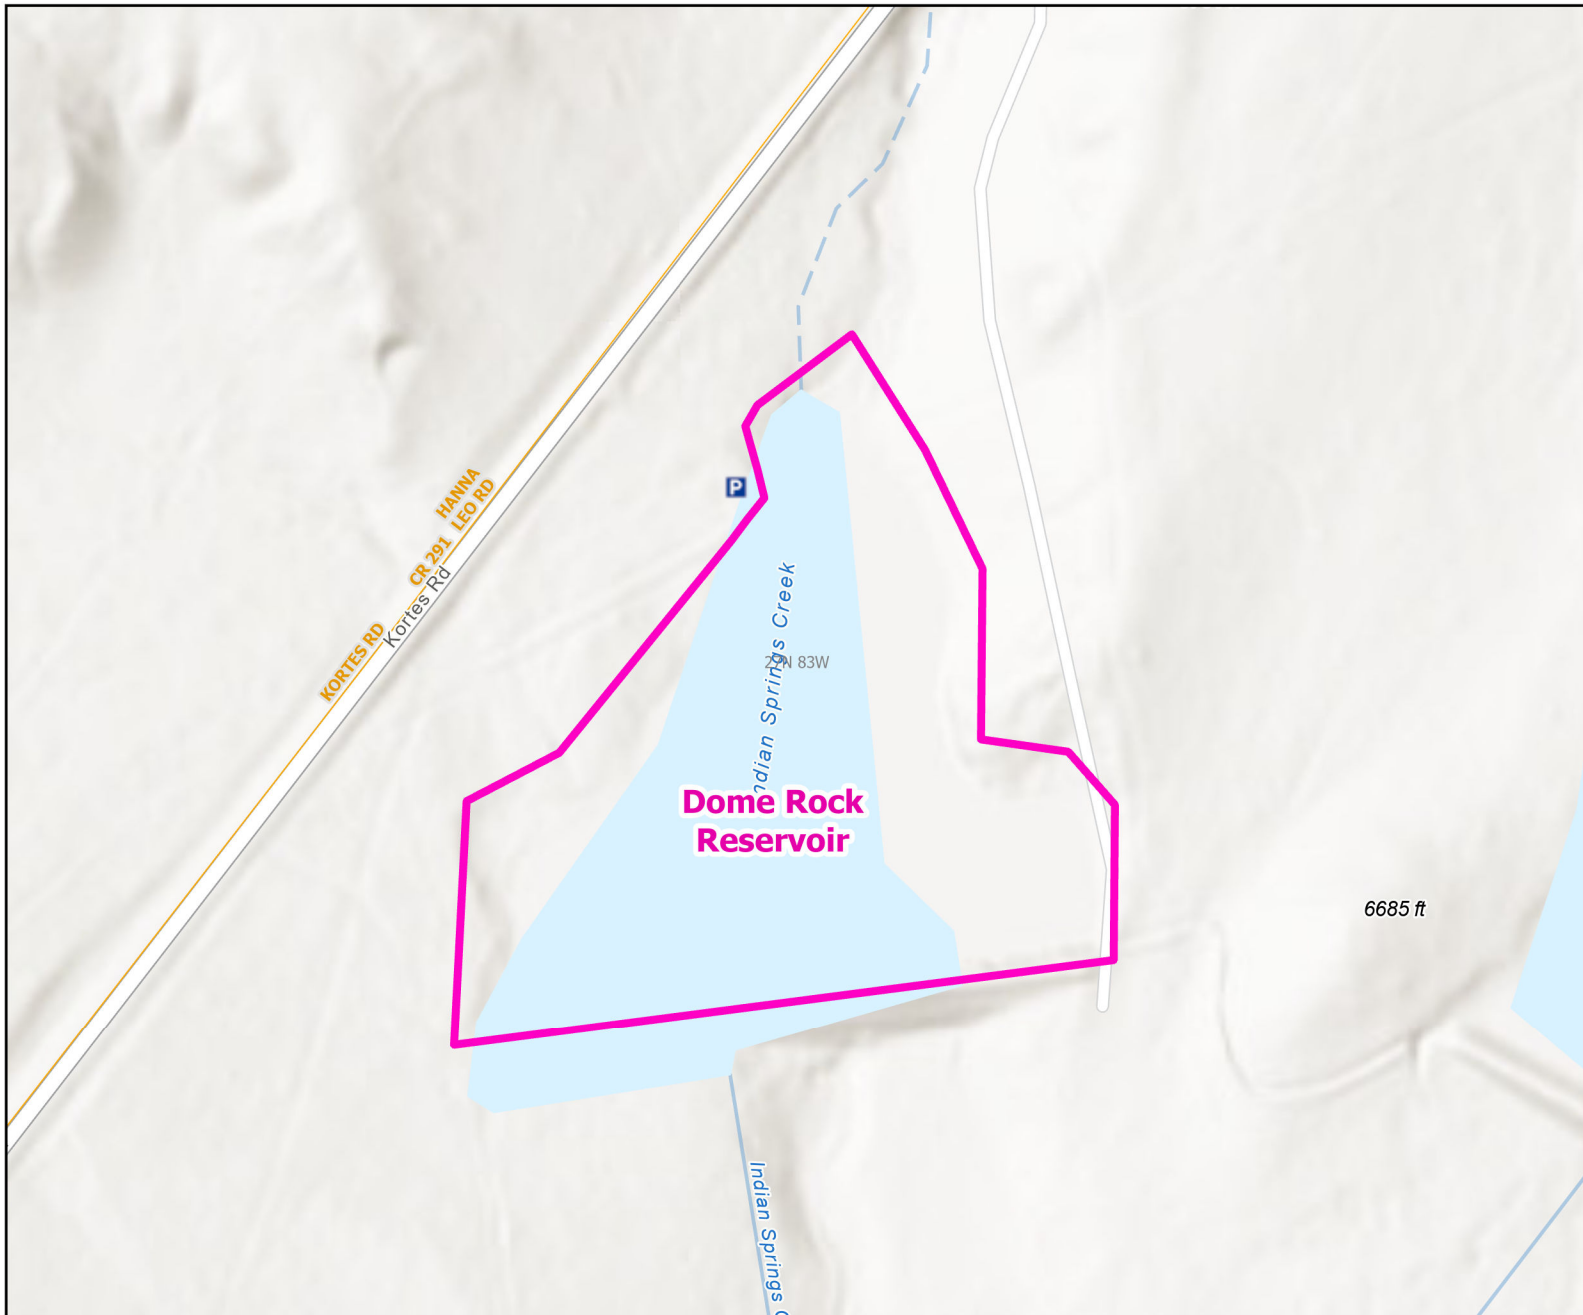

# Dome Rock Reservoir Public Access Area

Recreation Options: Fishing  
 Access Dates: Open year round  
 Seasonal Closure:  
 Access Exceptions:  
 Area Regulations: Access limited to easement area marked. Access road and parking area are not plowed in winter.  
 Shed Limitations:  
 Pheasant Release Dates:

This map is for visual use, assistance and general location only, does not represent a survey, and is not to be used for legal conveyance. Hunt Area boundaries are approximate, consult Game and Fish Hunting Regulations for descriptions and restrictions. Access to these private lands for any commercial activity must be gained by contacting the individual landowner(s) directly.