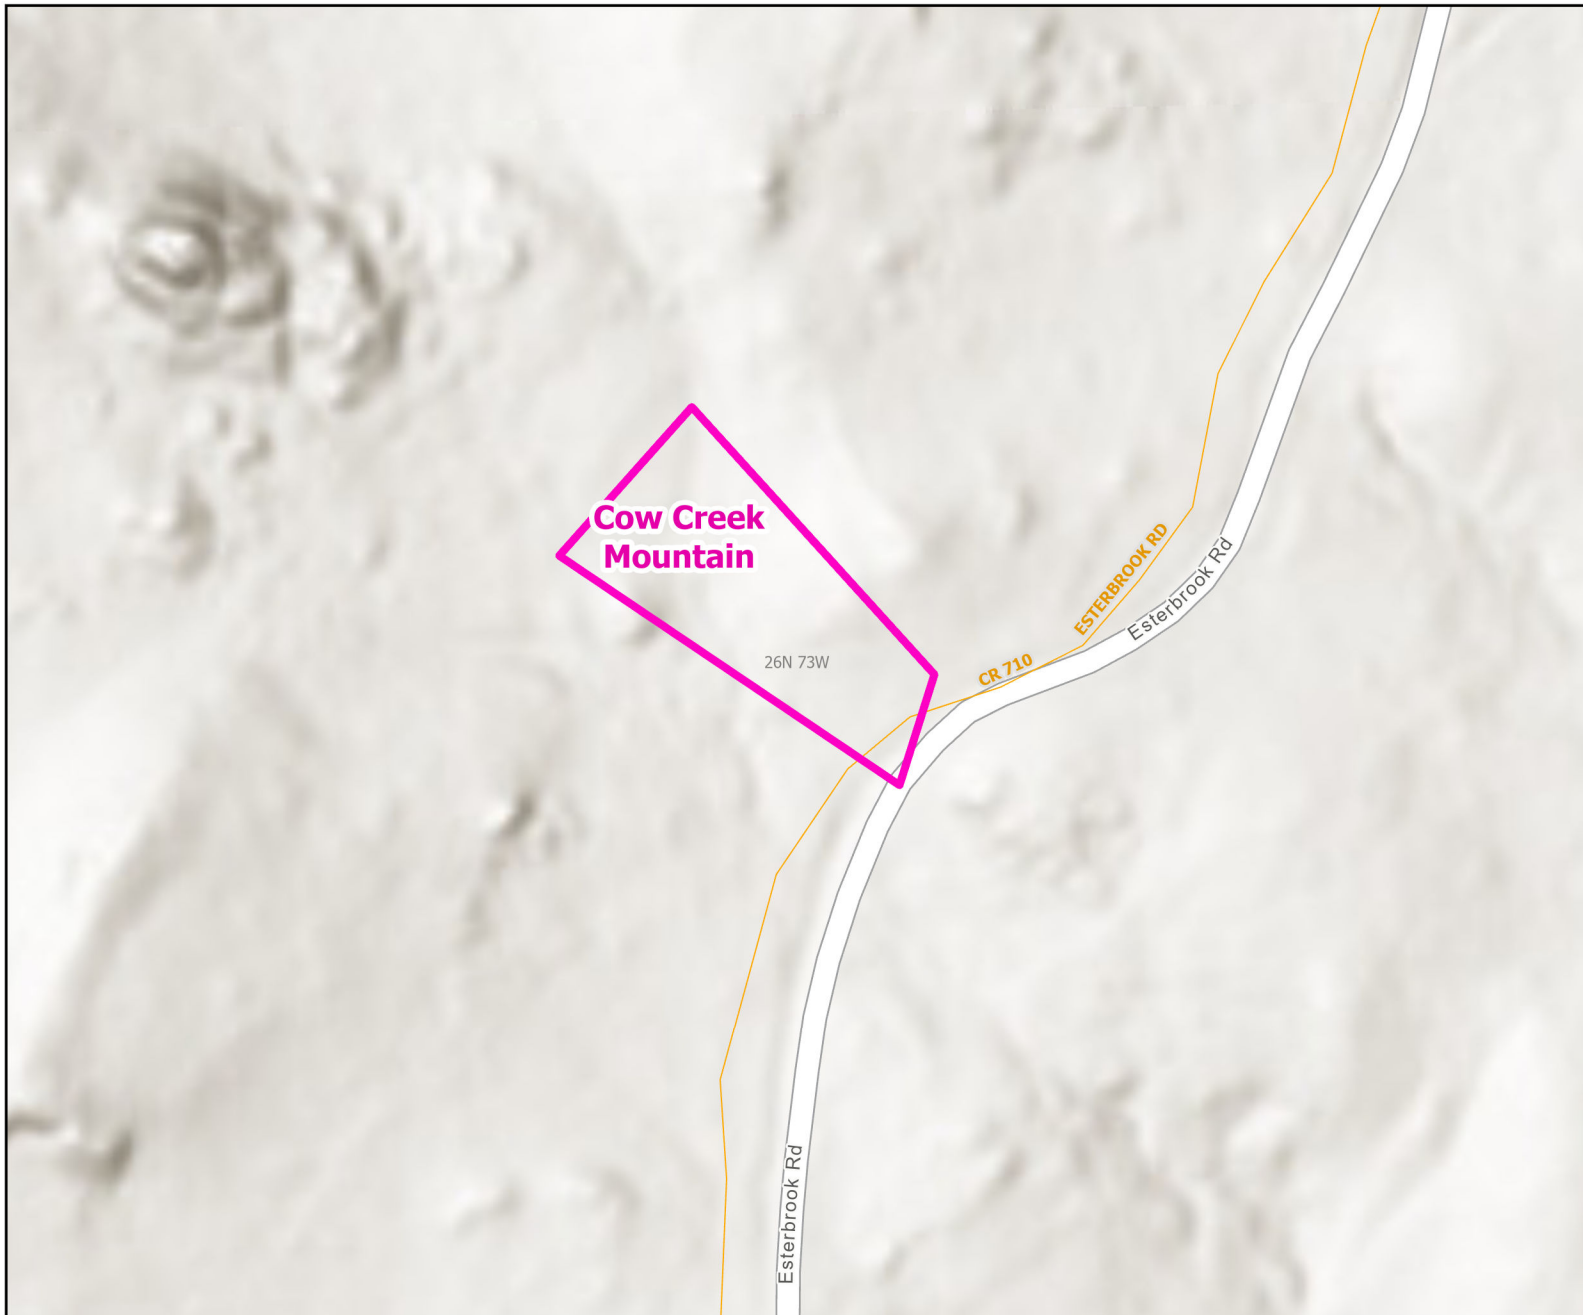

# Cow Creek Mountain Public Access Area

Recreation Options: Hunting, camping.

Access Dates: Open year round

Seasonal Closure:

Access Exceptions:

Area Regulations: Access and parking not plowed during winter. No Fireworks. Only public land access is provided. USFS, and State Land Regulations are in effect on those lands.

Shed Limitations:

Pheasant Release Dates:

This map is for visual use, assistance and general location only, does not represent a survey, and is not to be used for legal conveyance. Hunt Area boundaries are approximate, consult Game and Fish Hunting Regulations for descriptions and restrictions. Access to these private lands for any commercial activity must be gained by contacting the individual landowner(s) directly.