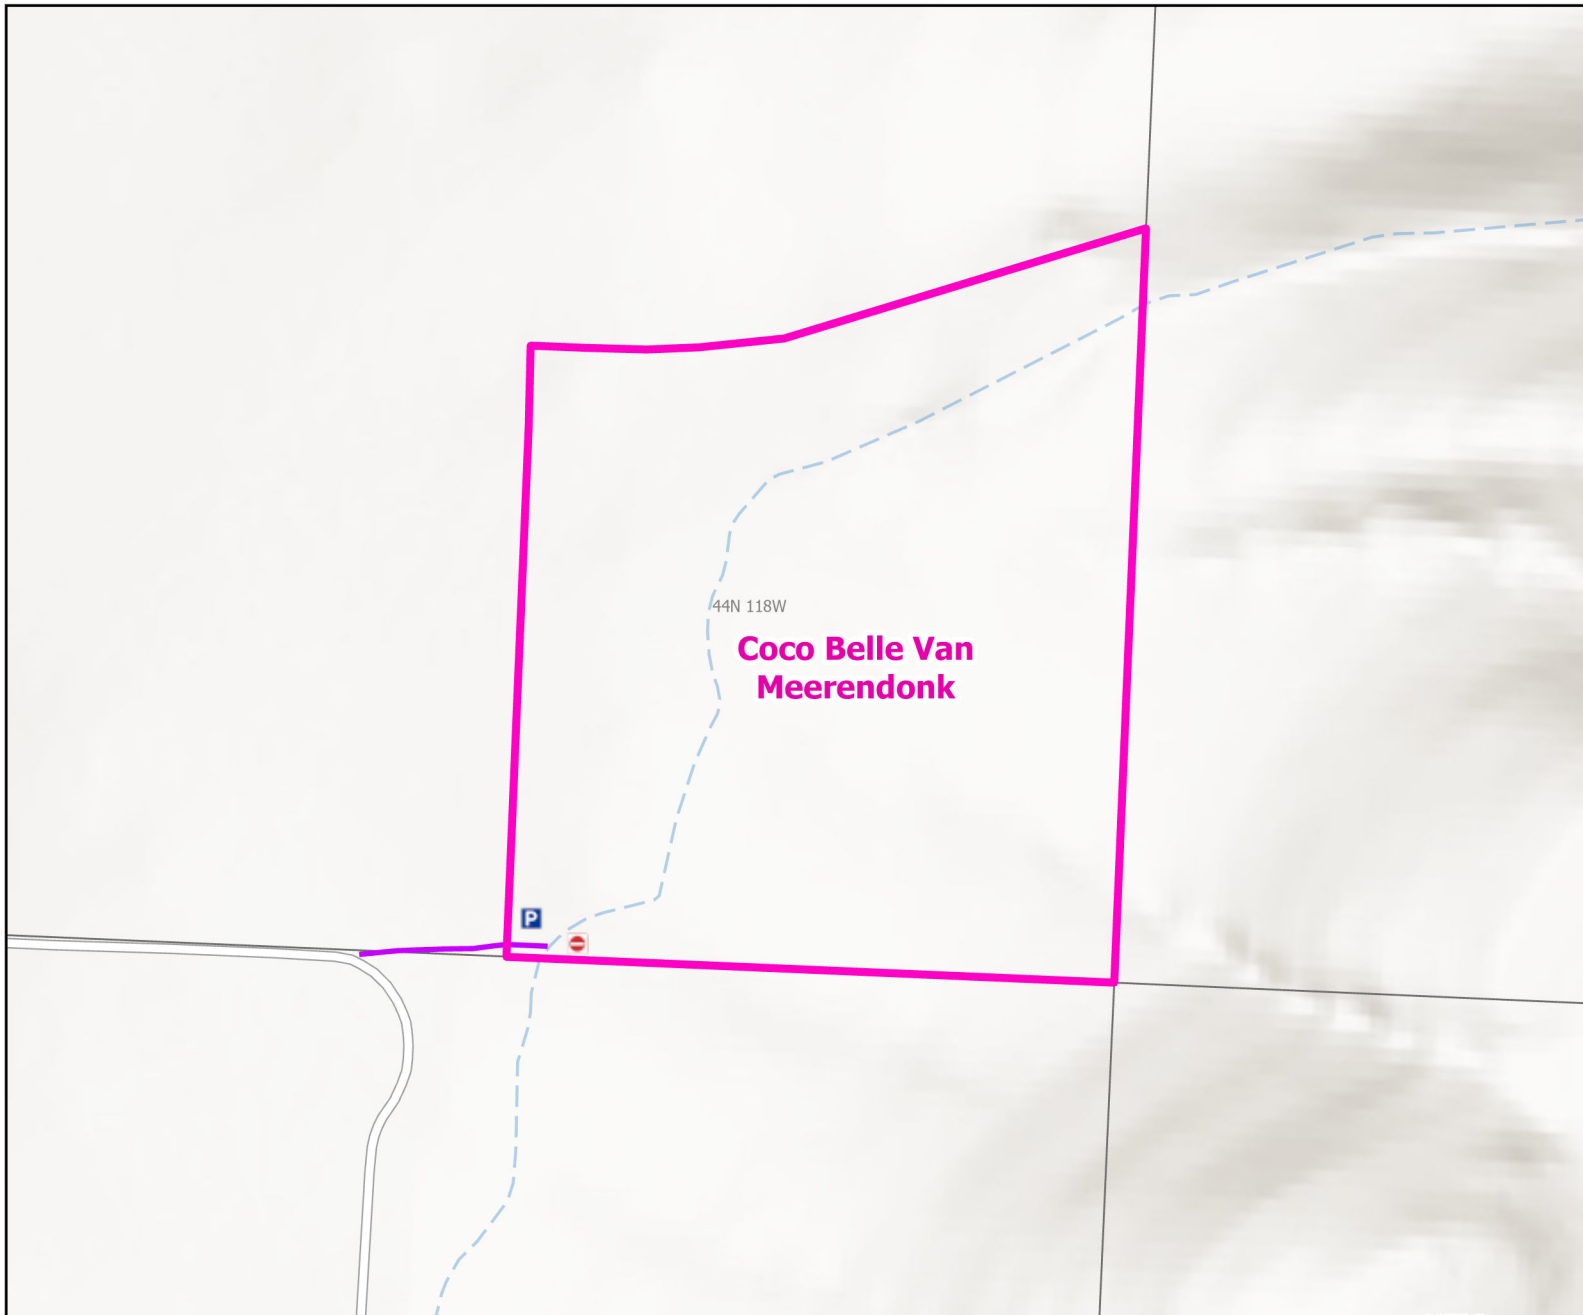

Coco Belle Van Meerendonk Public Access Area

Recreation Options: Hunting, Hiking, Wildlife Viewing

Access Dates: Open year round

Seasonal Closure:

Access Exceptions: Foot and Horse access open year round, motorized vehicles are allowed on designated routes only

Area Regulations: Closed to wheeled vehicles Dec. 1-April 14. No overnight camping, open fires or fireworks. Pets must be leashed or under control. Easement road and parking area not plowed in winter. Parking not allowed on Perimeter Drive or easement road.

Shed Limitations: No collection of shed antlers or horns January 1- May 1 at 6:00 AM

Pheasant Release Dates:

This map is for visual use, assistance and general location only, does not represent a survey, and is not to be used for legal conveyance. Hunt Area boundaries are approximate, consult Game and Fish Hunting Regulations for descriptions and restrictions. Access to these private lands for any commercial activity must be gained by contacting the individual landowner(s) directly.