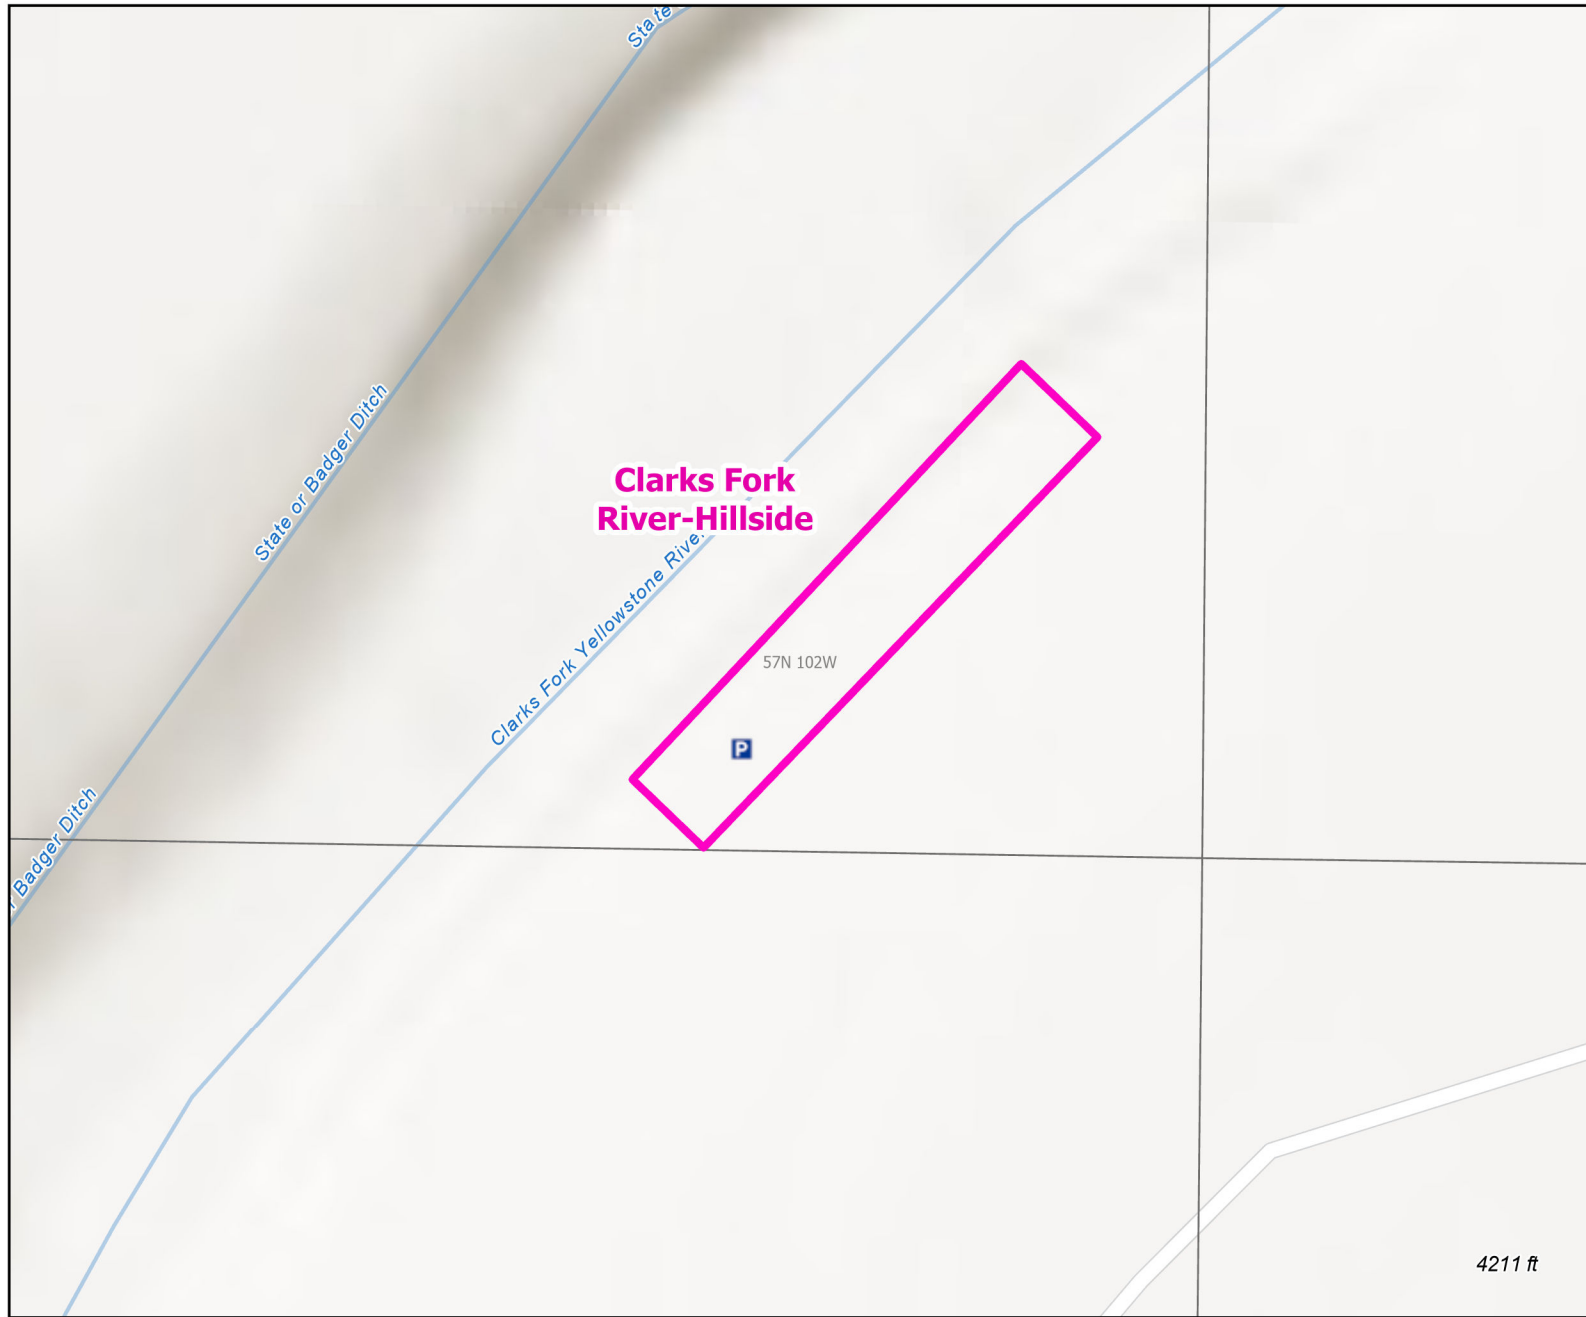

Clarks Fork River-Hillside Public Access Area

Recreation Options: Fishing, Hunting
 Access Dates: Open year round
 Seasonal Closure:
 Access Exceptions:
 Area Regulations: Easement extends from midstream of river outward to a point 50 feet from the high water line.
 Shed Limitations:
 Pheasant Release Dates: