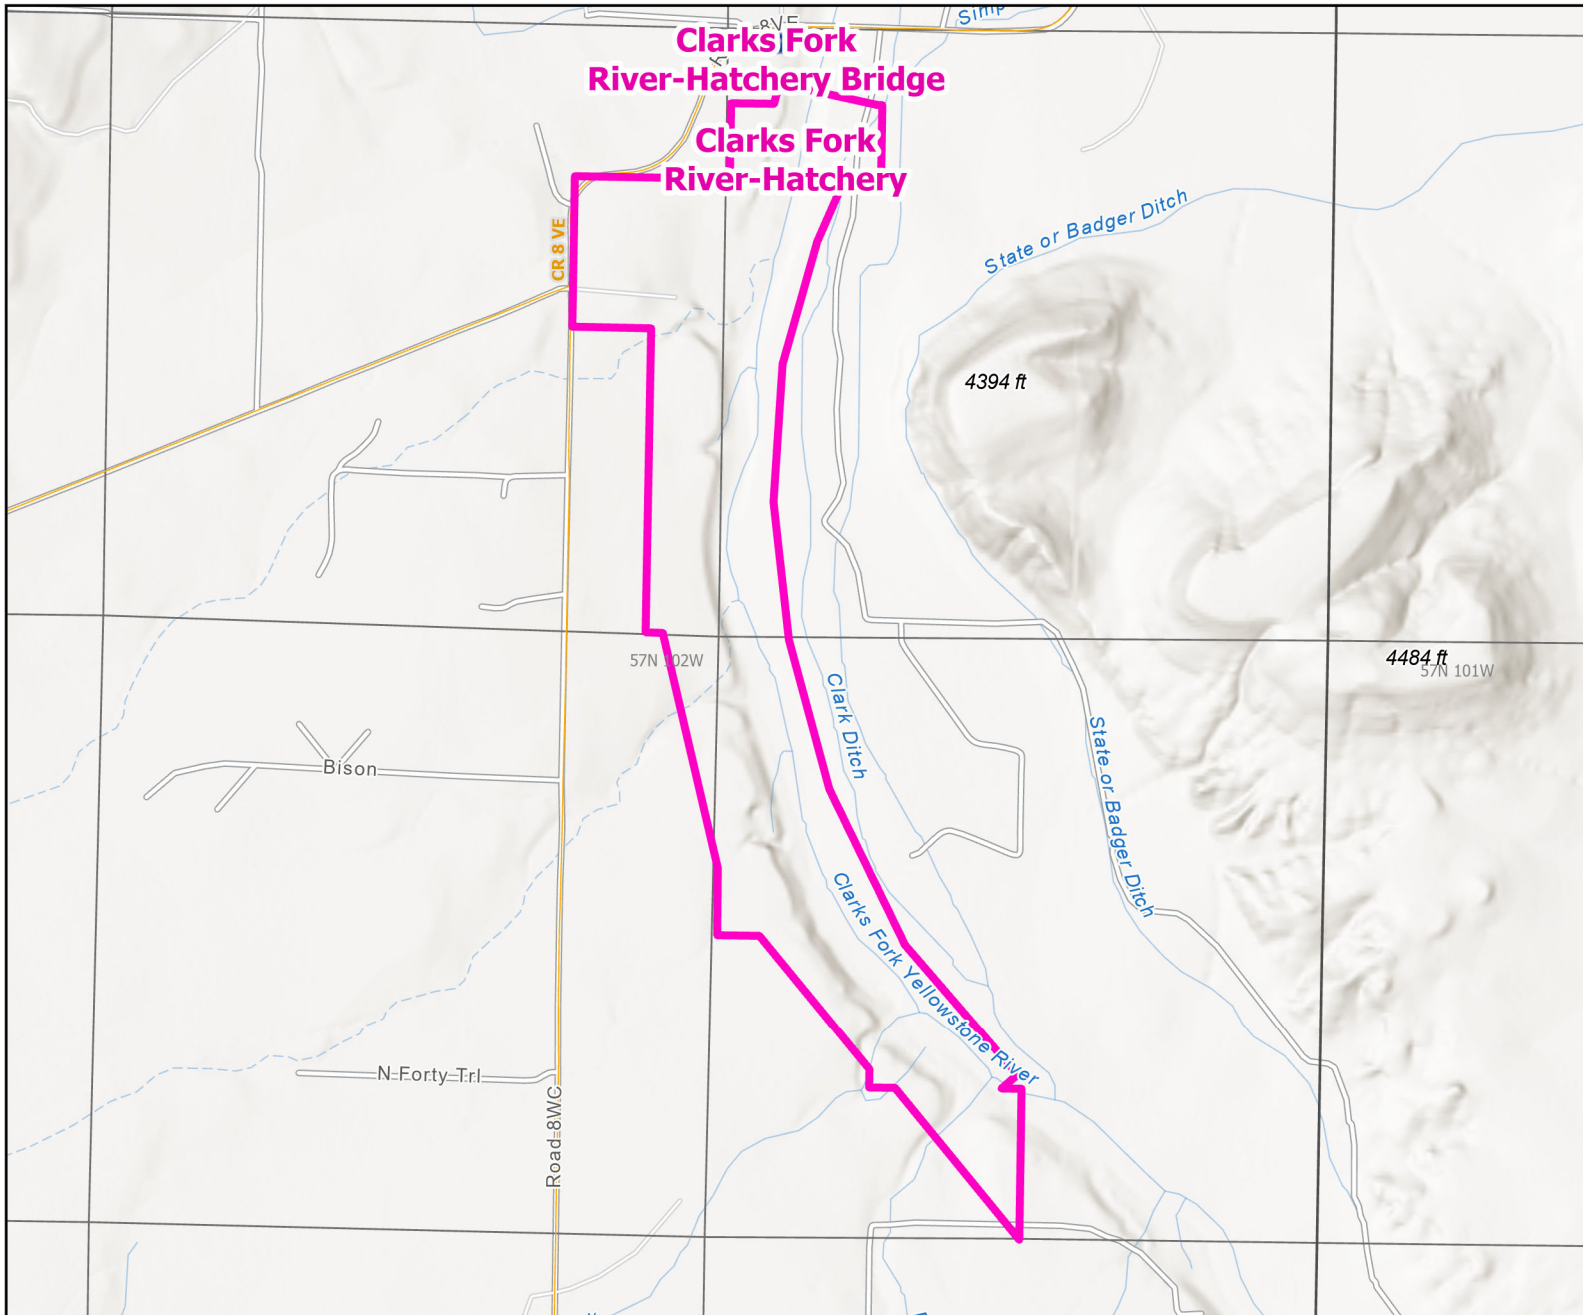

Clarks Fork River-Hatchery Public Access Area

Recreation Options: Fishing, waterfowl
 Access Dates: Open year round
 Seasonal Closure:
 Access Exceptions:
 Area Regulations: Easement exist immediately along waters edge on the east side of the river
 Shed Limitations:
 Pheasant Release Dates:

This map is for visual use, assistance and general location only, does not represent a survey, and is not to be used for legal conveyance. Hunt Area boundaries are approximate, consult Game and Fish Hunting Regulations for descriptions and restrictions. Access to these private lands for any commercial activity must be gained by contacting the individual landowner(s) directly.