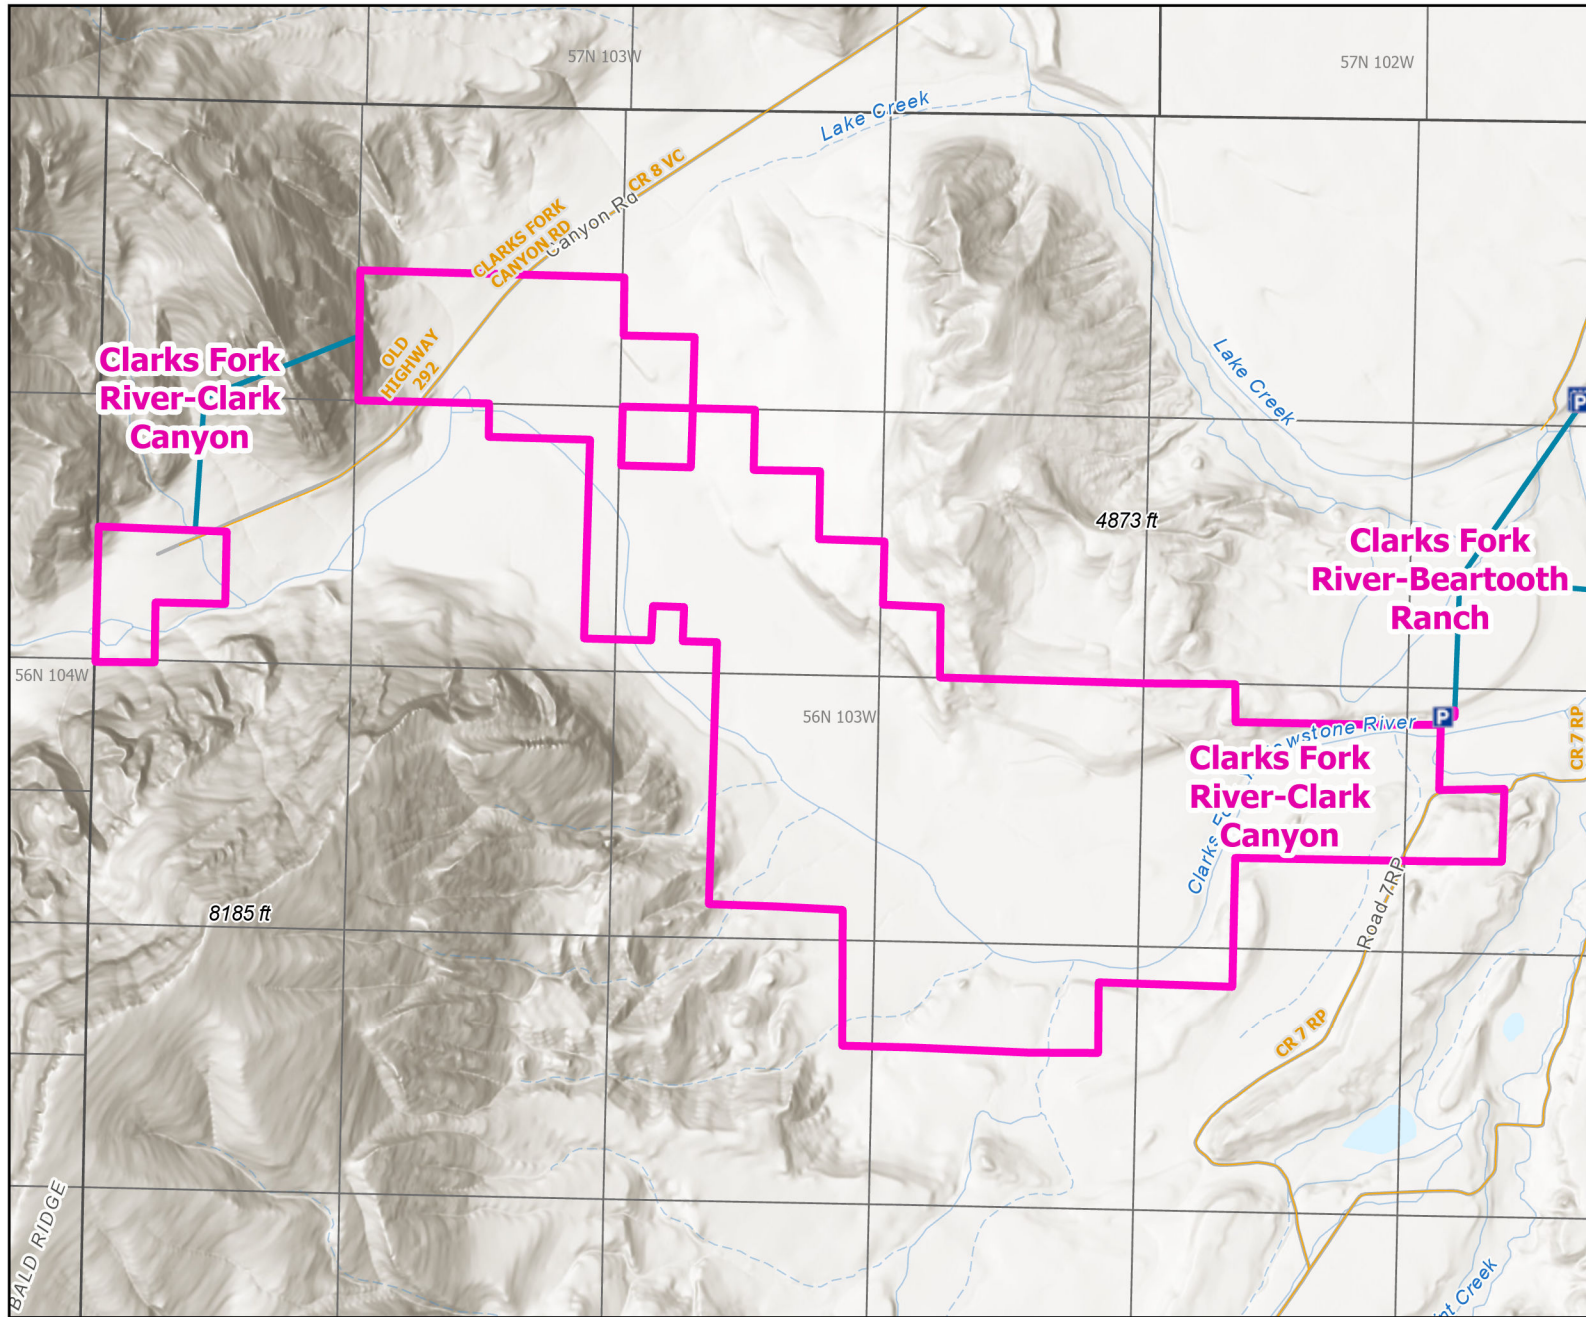

Clarks Fork River-Clark Canyon Public Access Area

Recreation Options: Fishing, Hunting
 Access Dates: Open year round
 Seasonal Closure:
 Access Exceptions:
 Area Regulations:
 Shed Limitations:
 Pheasant Release Dates:

This map is for visual use, assistance and general location only, does not represent a survey, and is not to be used for legal conveyance. Hunt Area boundaries are approximate, consult Game and Fish Hunting Regulations for descriptions and restrictions. Access to these private lands for any commercial activity must be gained by contacting the individual landowner(s) directly.