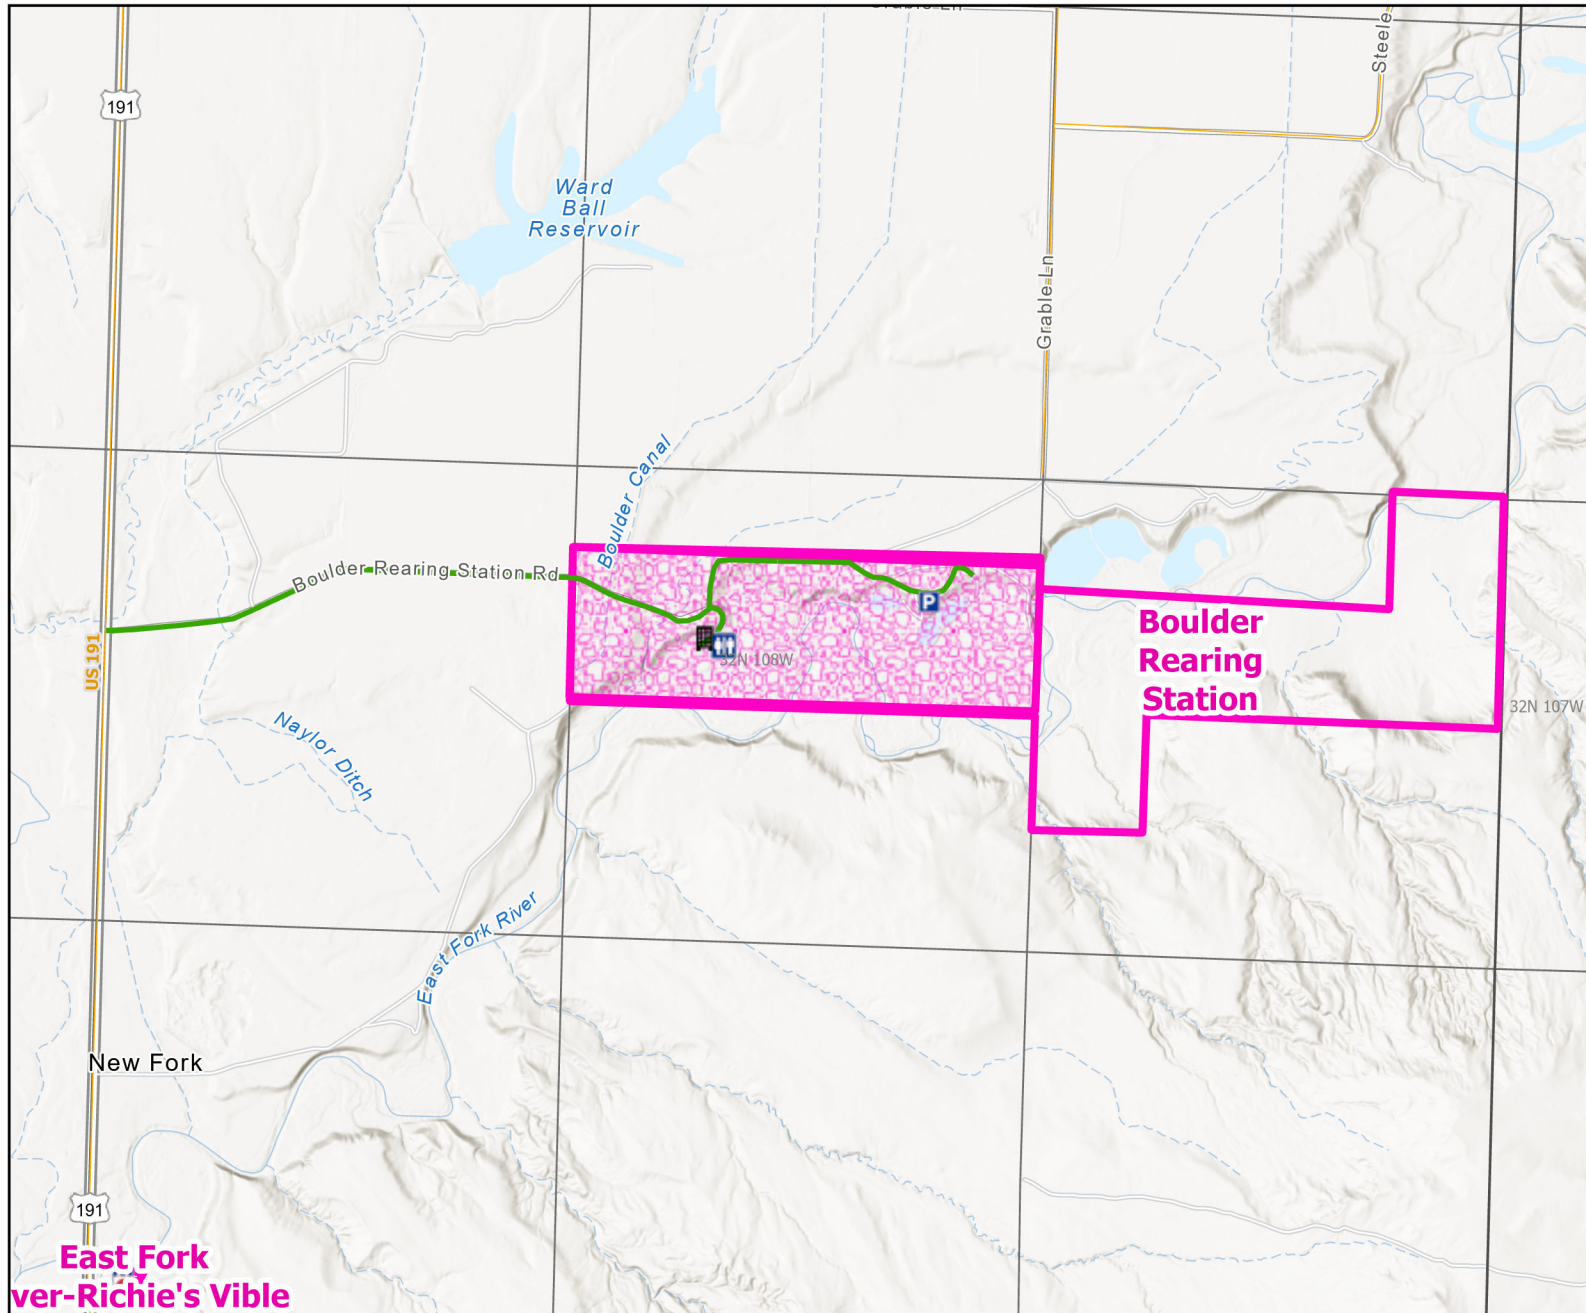

Boulder Rearing Station Public Access Area

**East Fork
Ver-Richie's Vible**

Recreation Options: Fishing, Hunting, Hiking, Floating, Wildlife Viewing
 Access Dates: Open year round
 Seasonal Closure:
 Access Exceptions:
 Area Regulations: Access area through the Rearing Station facility open 8-5 daily. No hunting in vicinity of Rearing Station. No overnight camping, open fires or fireworks. No fishing in the west pond
 Shed Limitations: No collection of shed antlers or horns January 1- May 1 at 6:00 AM
 Pheasant Release Dates:

This map is for visual use, assistance and general location only, does not represent a survey, and is not to be used for legal conveyance. Hunt Area boundaries are approximate, consult Game and Fish Hunting Regulations for descriptions and restrictions. Access to these private lands for any commercial activity must be gained by contacting the individual landowner(s) directly.