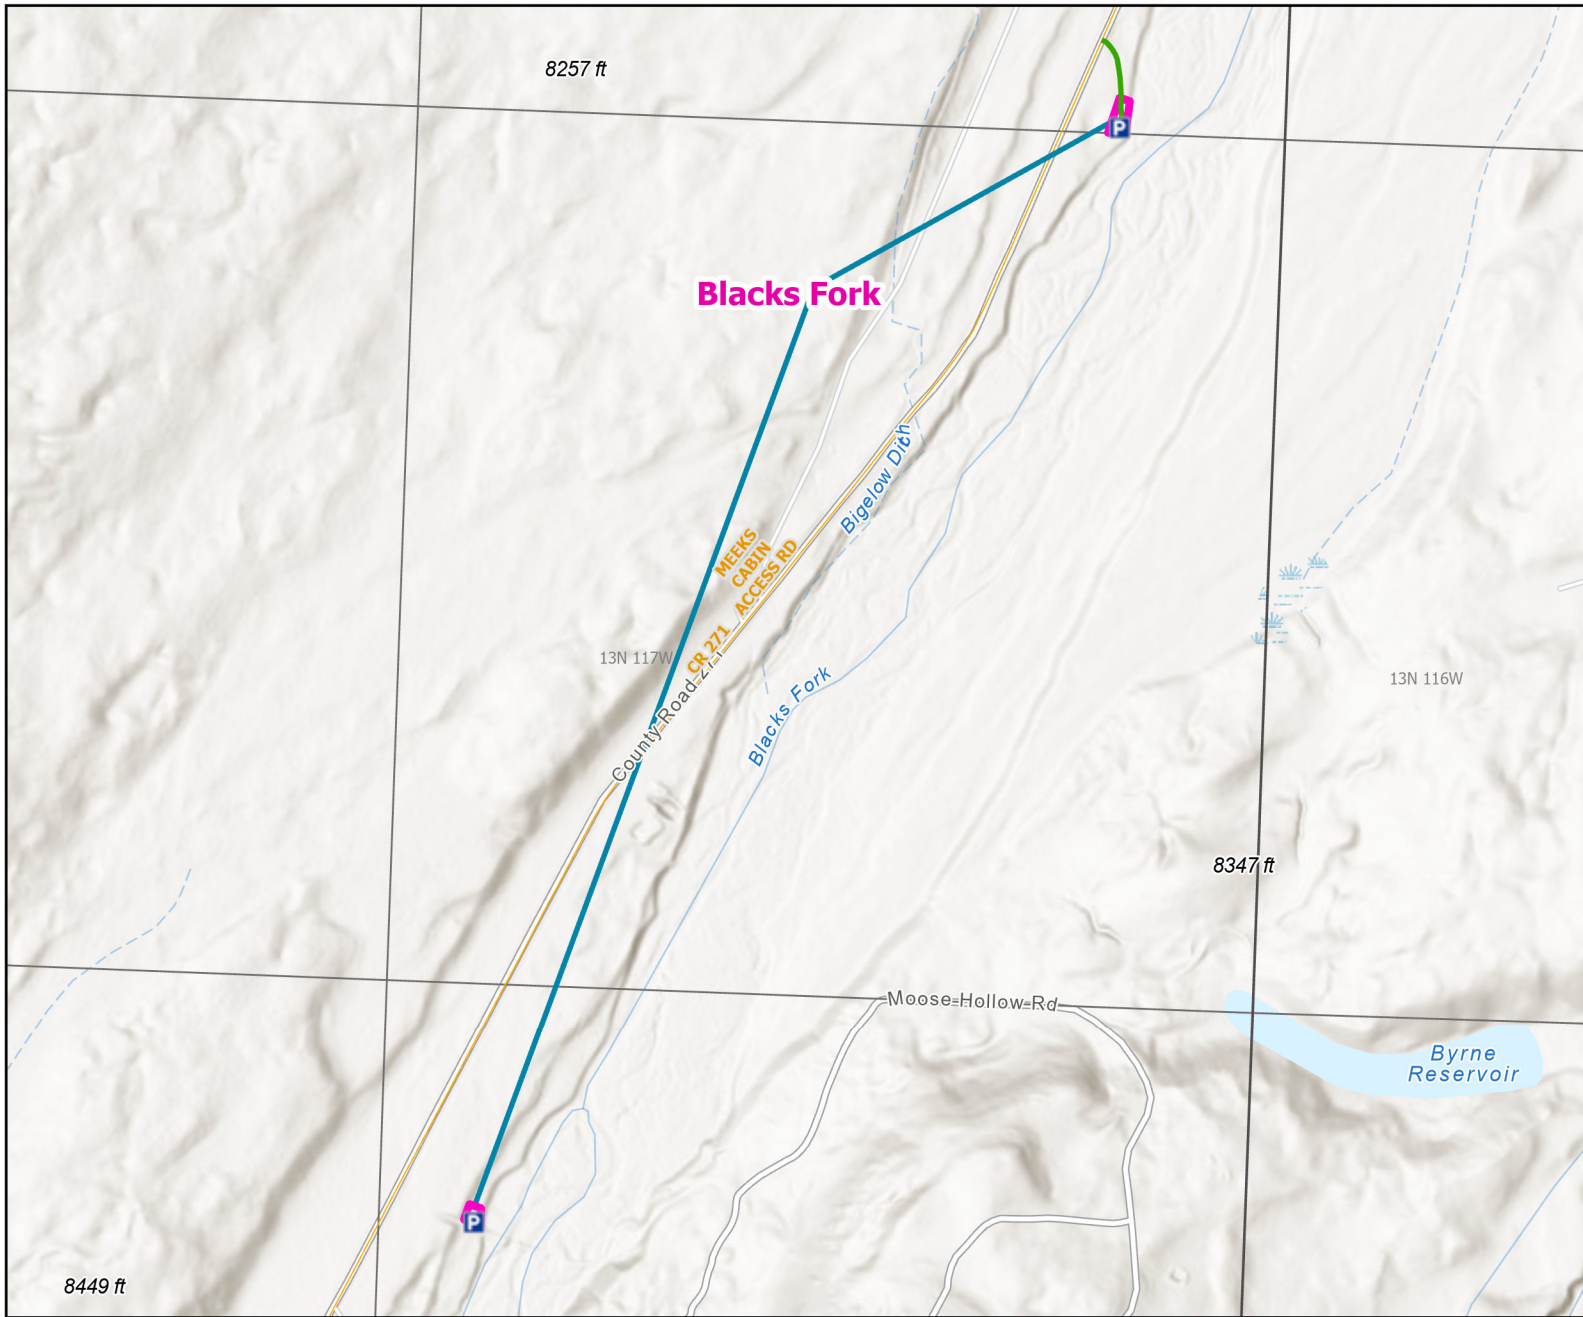

# Blacks Fork Public Access Area

Recreation Options: Fishing, Hiking, Floating, Wildlife Viewing  
 Access Dates: Open year round  
 Seasonal Closure:  
 Access Exceptions:  
 Area Regulations: No hunting, overnight camping, open fires or fireworks. Limited to easement area marked  
 Shed Limitations: No collection of shed antlers or horns January 1- May 1 at 6:00 AM  
 Pheasant Release Dates: