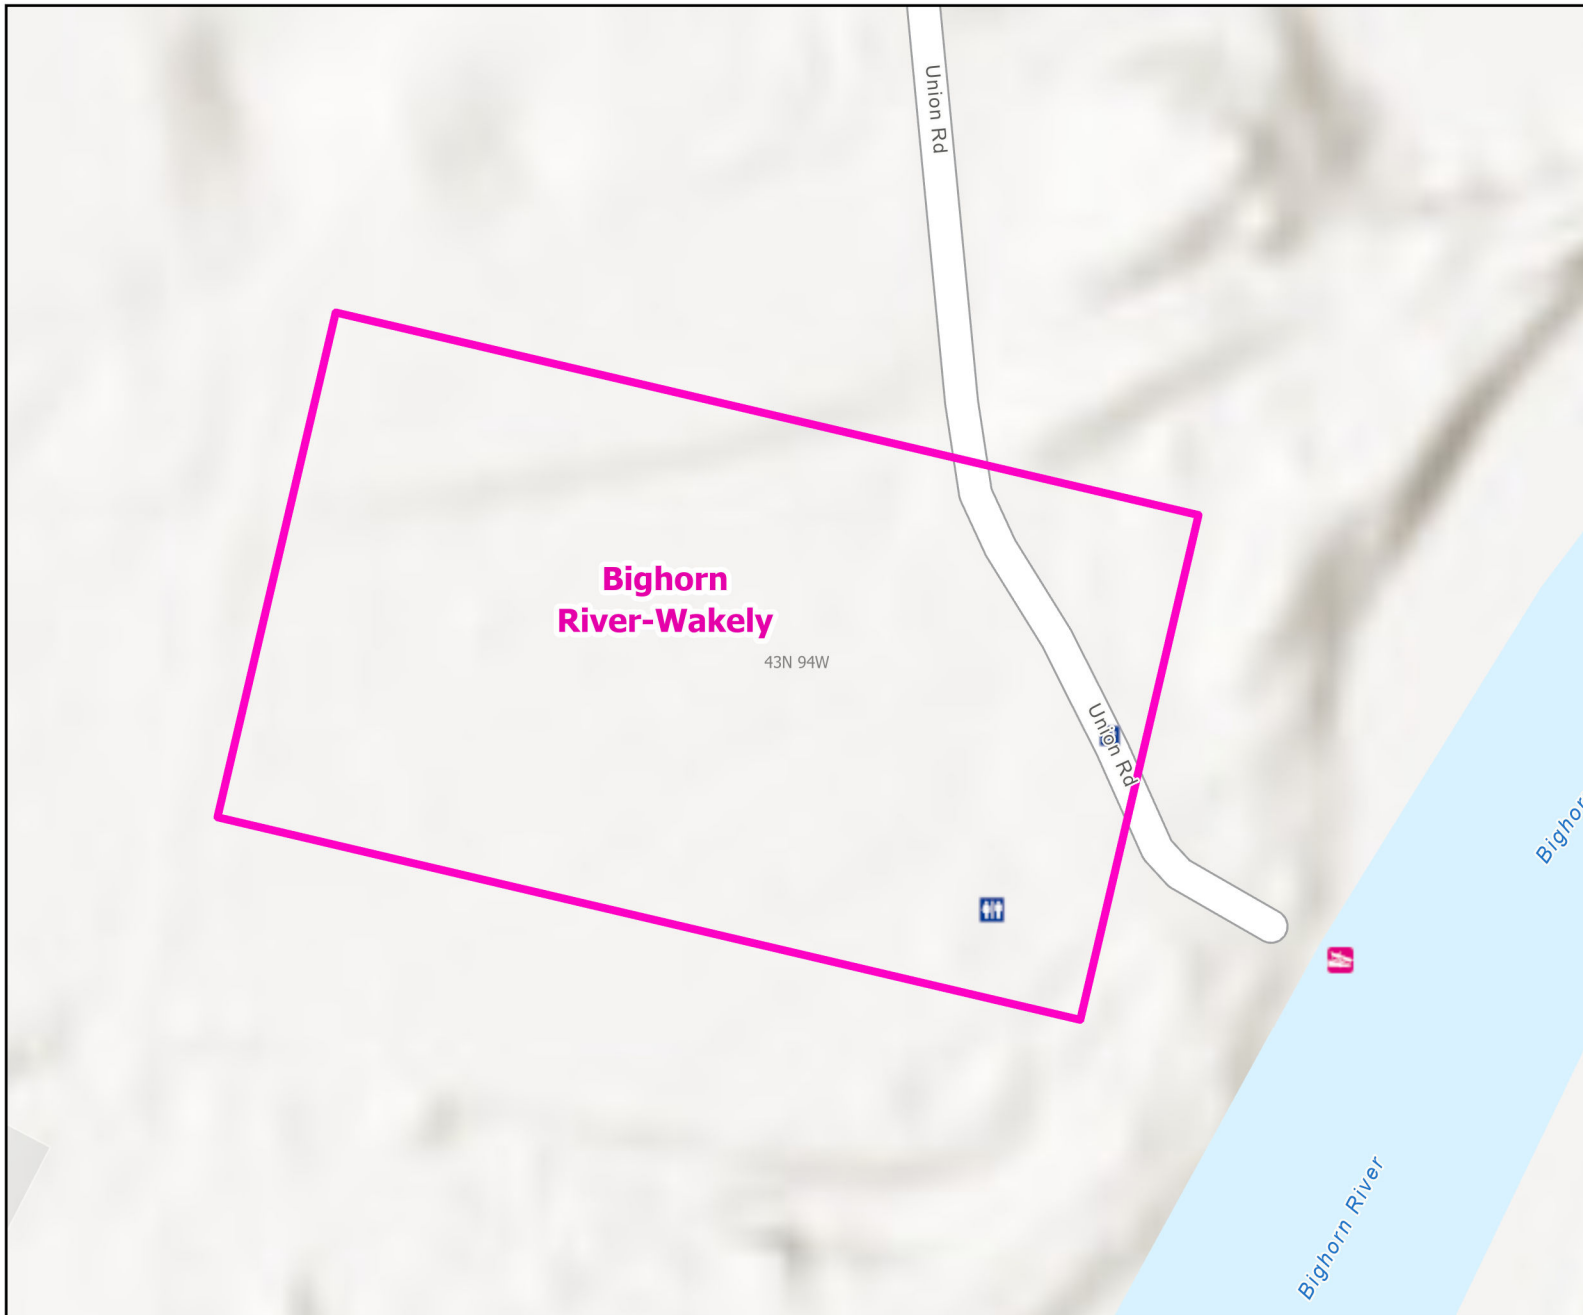

Bighorn River-Wakely Public Access Area

| | | | | | | |
|--|--|--|--|--|--|--|
| | | | | | | |
| | | | | | | |
| | | | | | | |
| | | | | | | |
| | | | | | | |

Recreation Options: Fishing, Hunting
 Access Dates: Open year round
 Seasonal Closure:
 Access Exceptions:
 Area Regulations: Rifle and pistol use prohibited. Easement extends from midstream of river outward to a point 100 feet from the high water line.
 Shed Limitations:
 Pheasant Release Dates:

This map is for visual use, assistance and general location only, does not represent a survey, and is not to be used for legal conveyance. Hunt Area boundaries are approximate, consult Game and Fish Hunting Regulations for descriptions and restrictions. Access to these private lands for any commercial activity must be gained by contacting the individual landowner(s) directly.