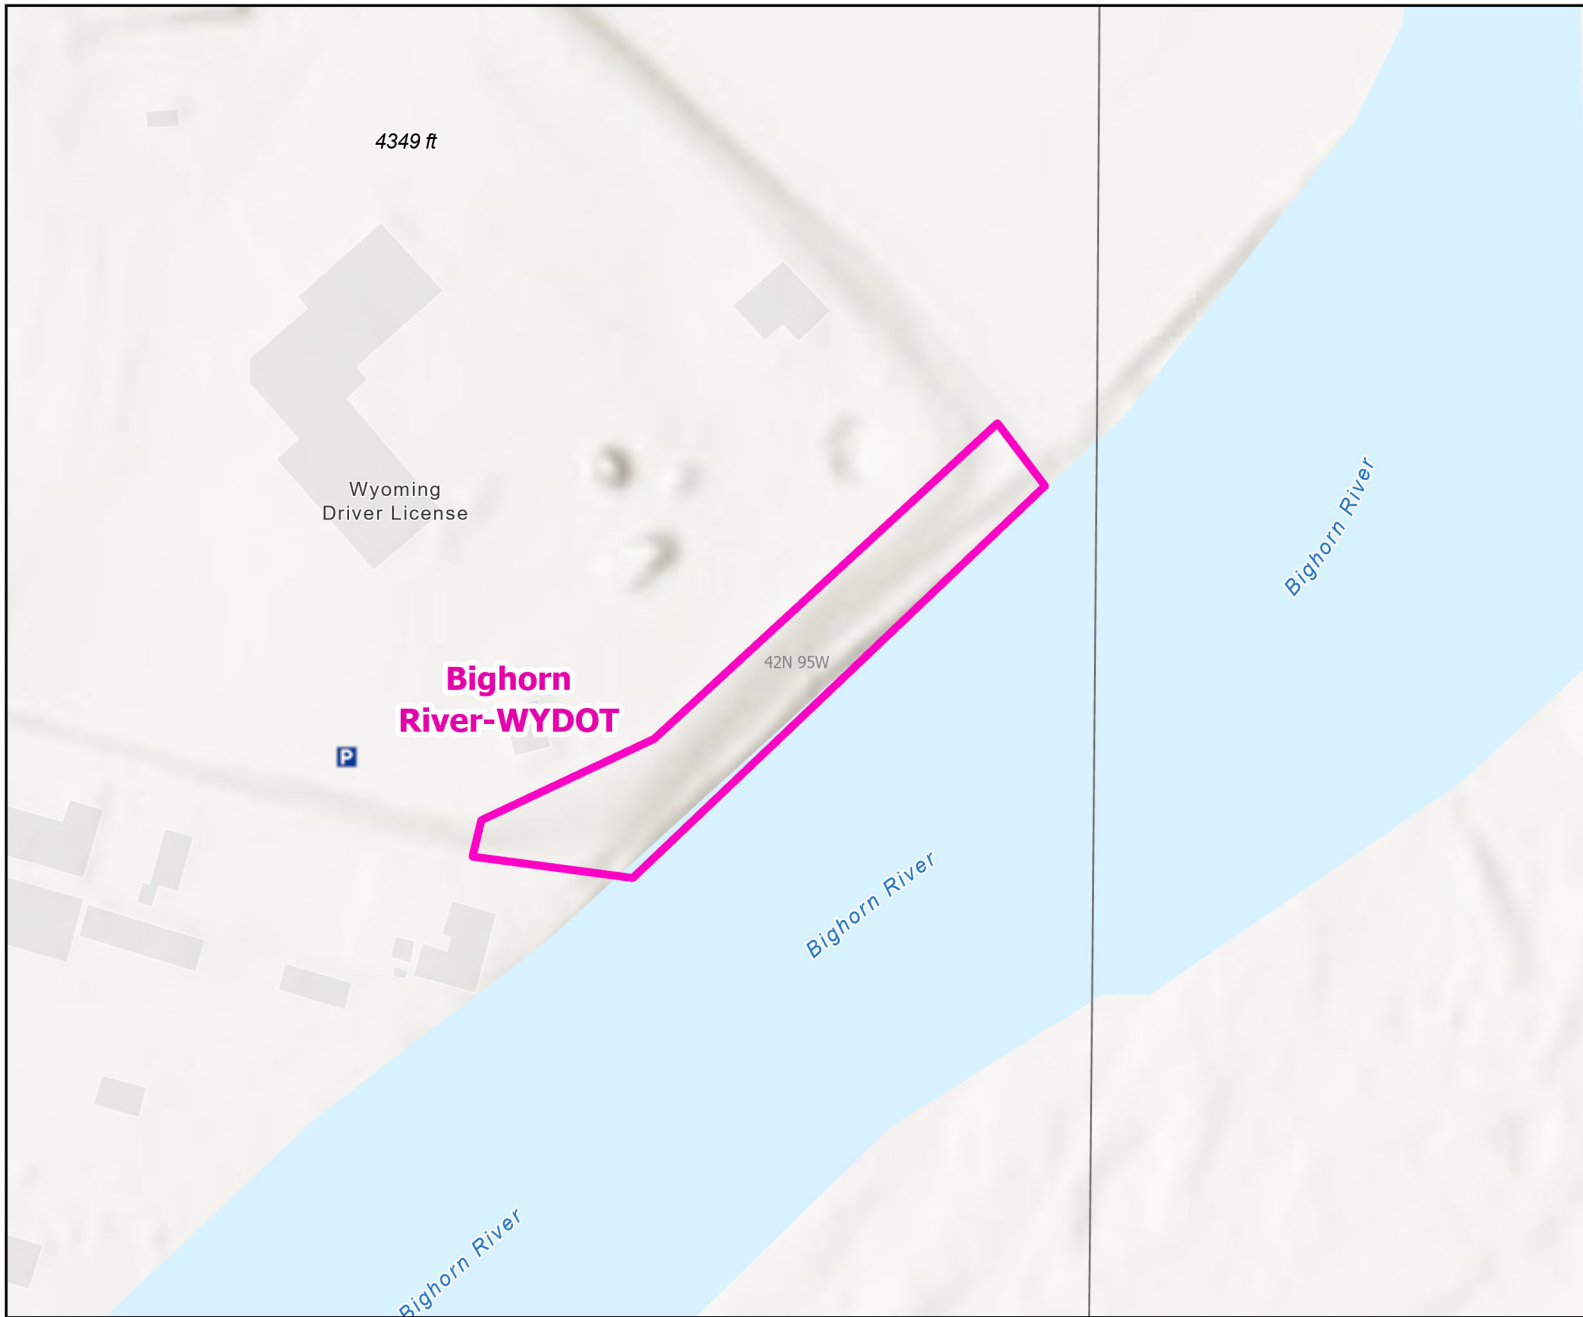

# Bighorn River-WYDOT Public Access Area

Recreation Options: Fishing  
 Access Dates: Open year round  
 Seasonal Closure:  
 Access Exceptions:  
 Area Regulations:  
 Shed Limitations:  
 Pheasant Release Dates: