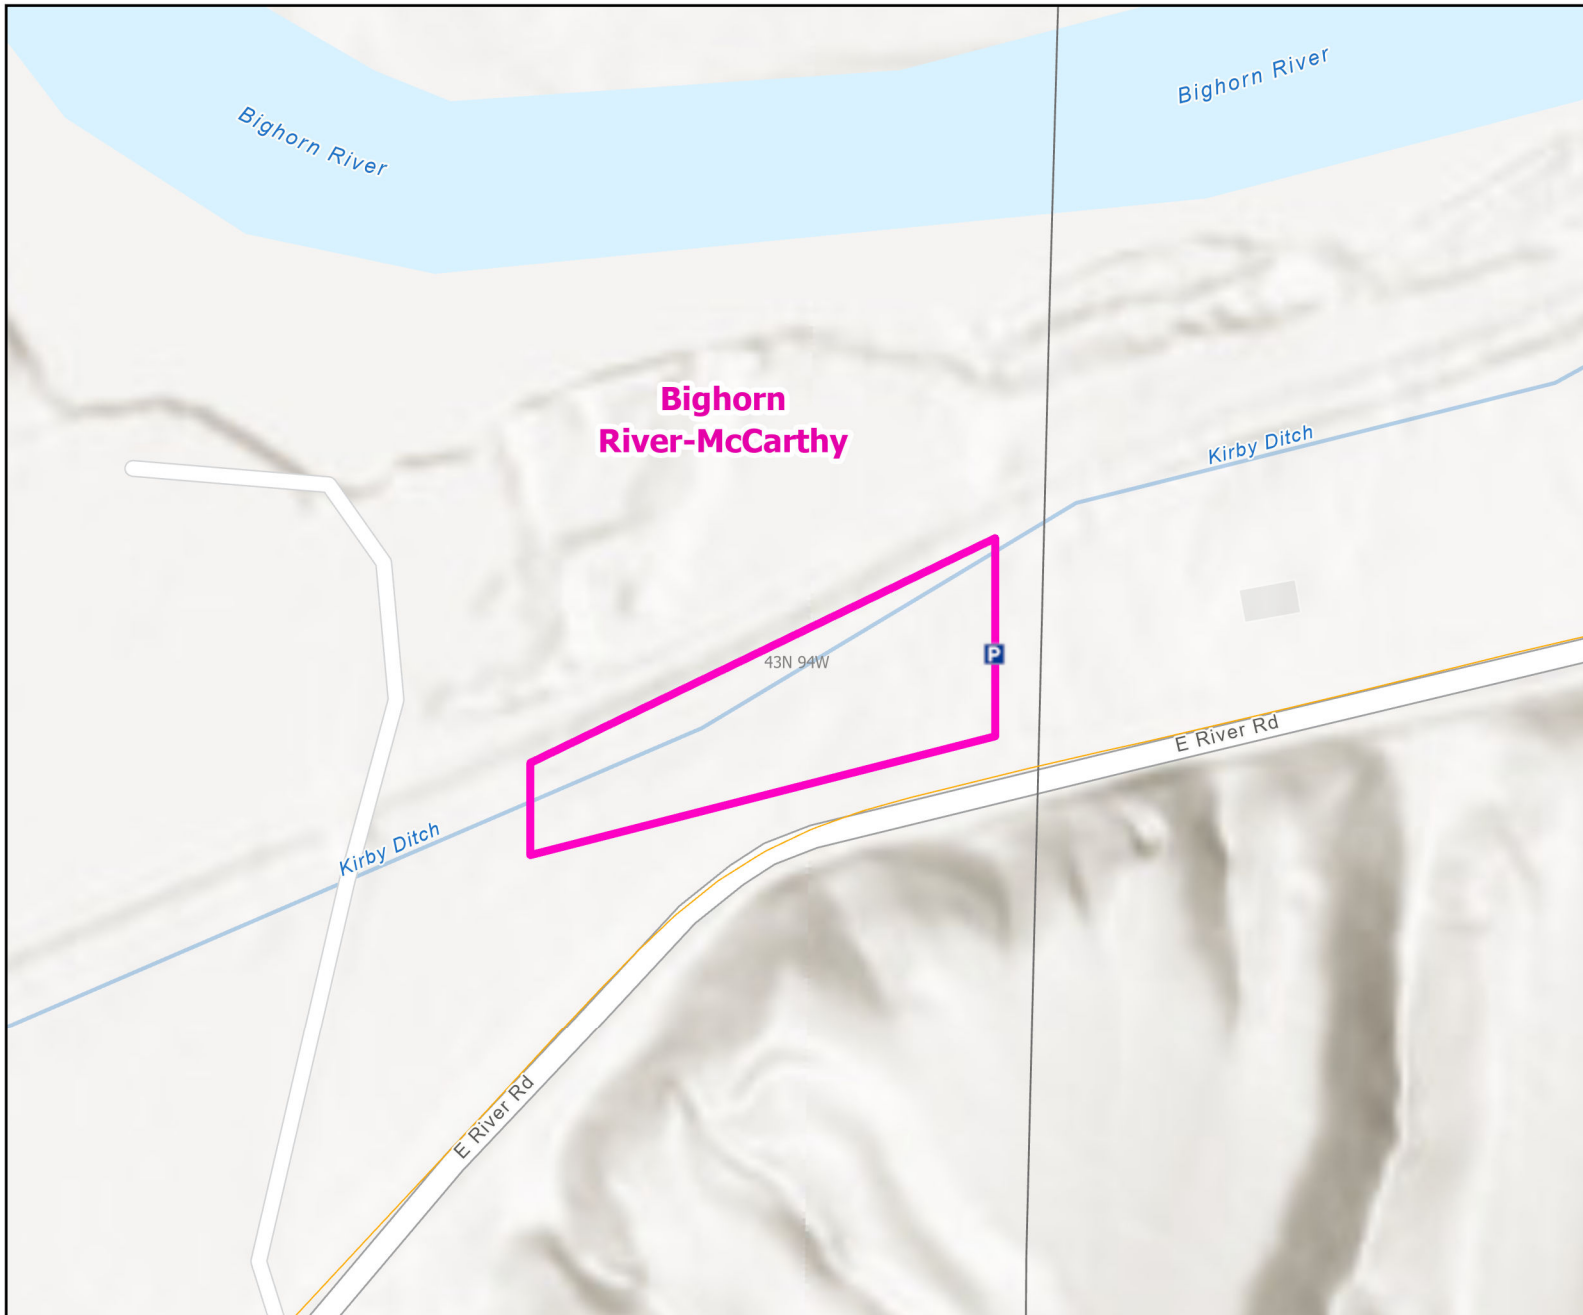

# Bighorn River-McCarthy Public Access Area

**Recreation Options:** Fishing, Hunting

**Access Dates:** Open year round

**Seasonal Closure:**

**Access Exceptions:** Easement extends from midstream of river outward to a point 100 feet from the high water line.

**Area Regulations:** Rifle and pistol use prohibited. Easement extends from midstream of river outward to a point 100 feet from the high water line.

**Shed Limitations:**

**Pheasant Release Dates:**

This map is for visual use, assistance and general location only, does not represent a survey, and is not to be used for legal conveyance. Hunt Area boundaries are approximate, consult Game and Fish Hunting Regulations for descriptions and restrictions. Access to these private lands for any commercial activity must be gained by contacting the individual landowner(s) directly.