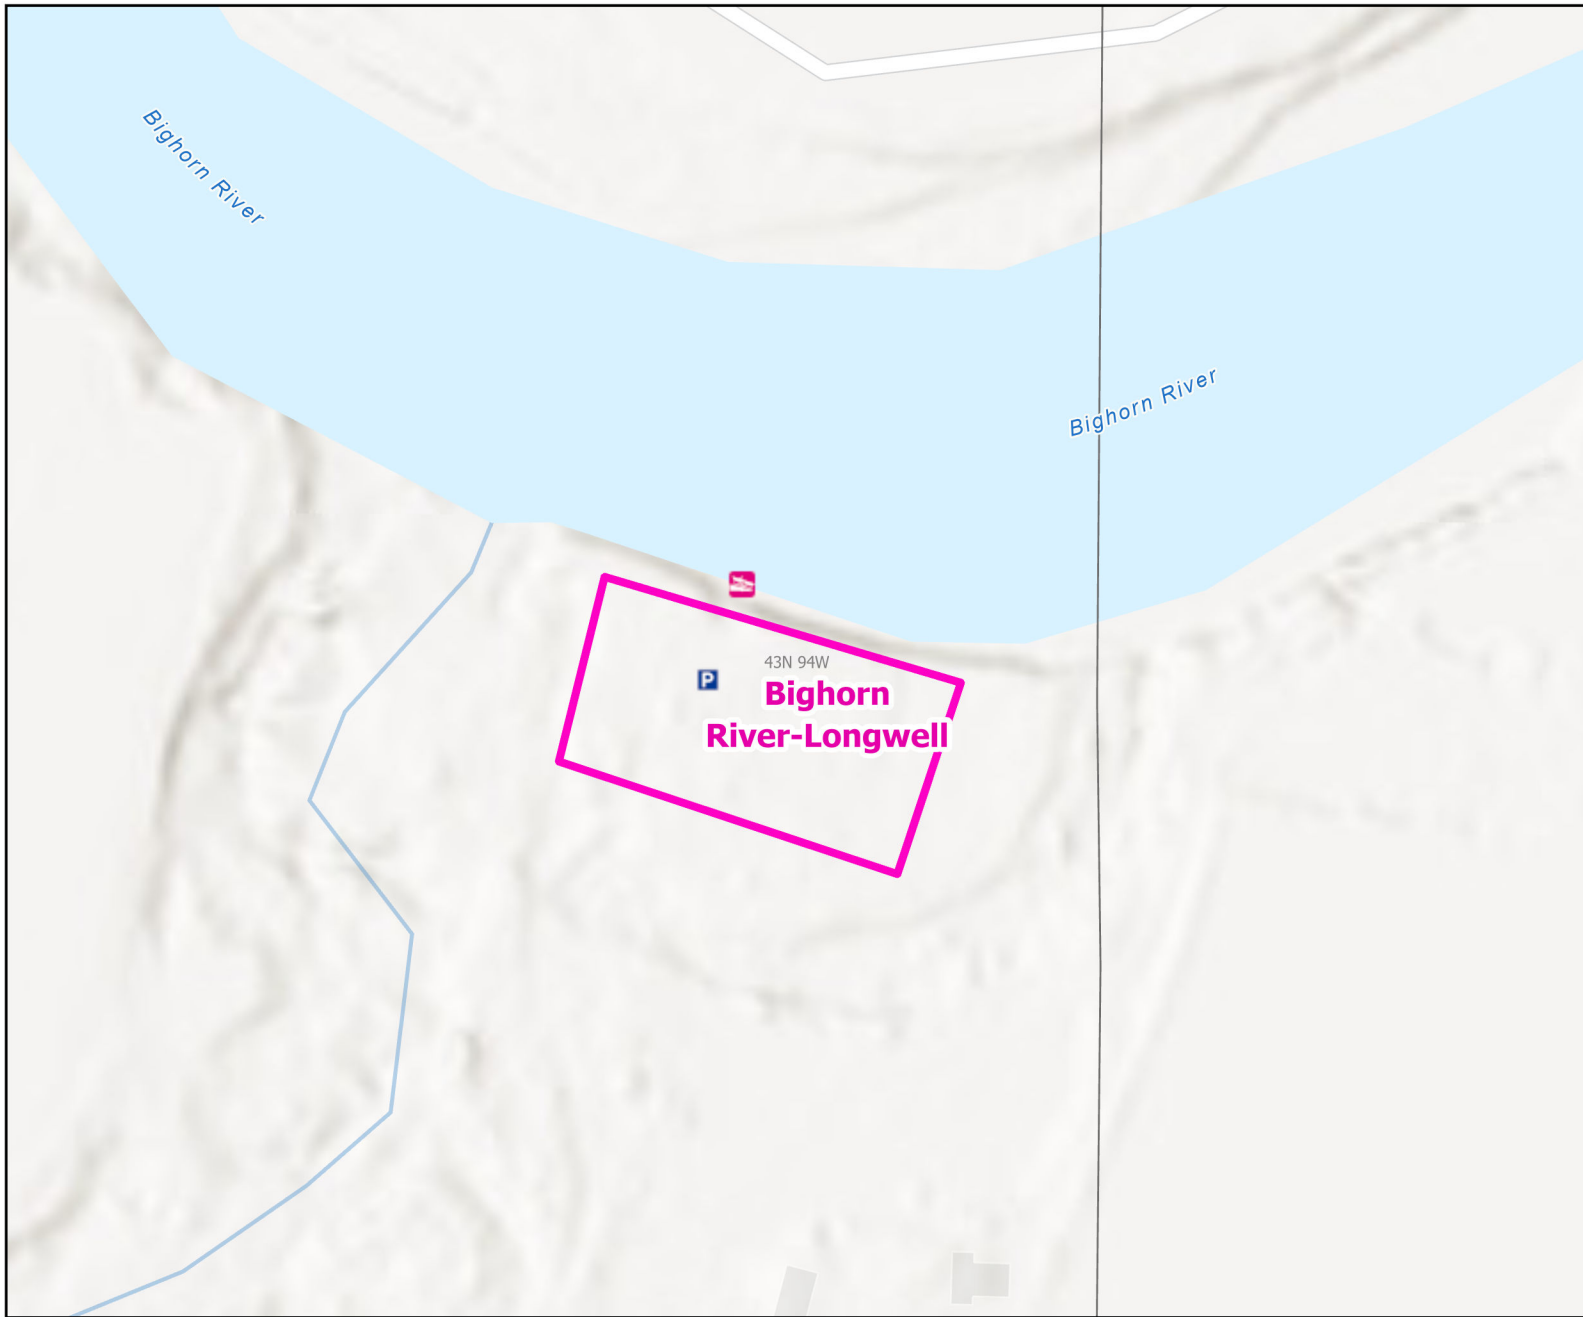

Bighorn River-Longwell Public Access Area

Recreation Options: Fishing, Hunting
 Access Dates: Open year round
 Seasonal Closure:
 Access Exceptions:
 Area Regulations: Rifle and pistol use prohibited. Easement extends from midstream of river outward to a point 100 feet from the high water line.
 Shed Limitations:
 Pheasant Release Dates:

This map is for visual use, assistance and general location only, does not represent a survey, and is not to be used for legal conveyance. Hunt Area boundaries are approximate, consult Game and Fish Hunting Regulations for descriptions and restrictions. Access to these private lands for any commercial activity must be gained by contacting the individual landowner(s) directly.