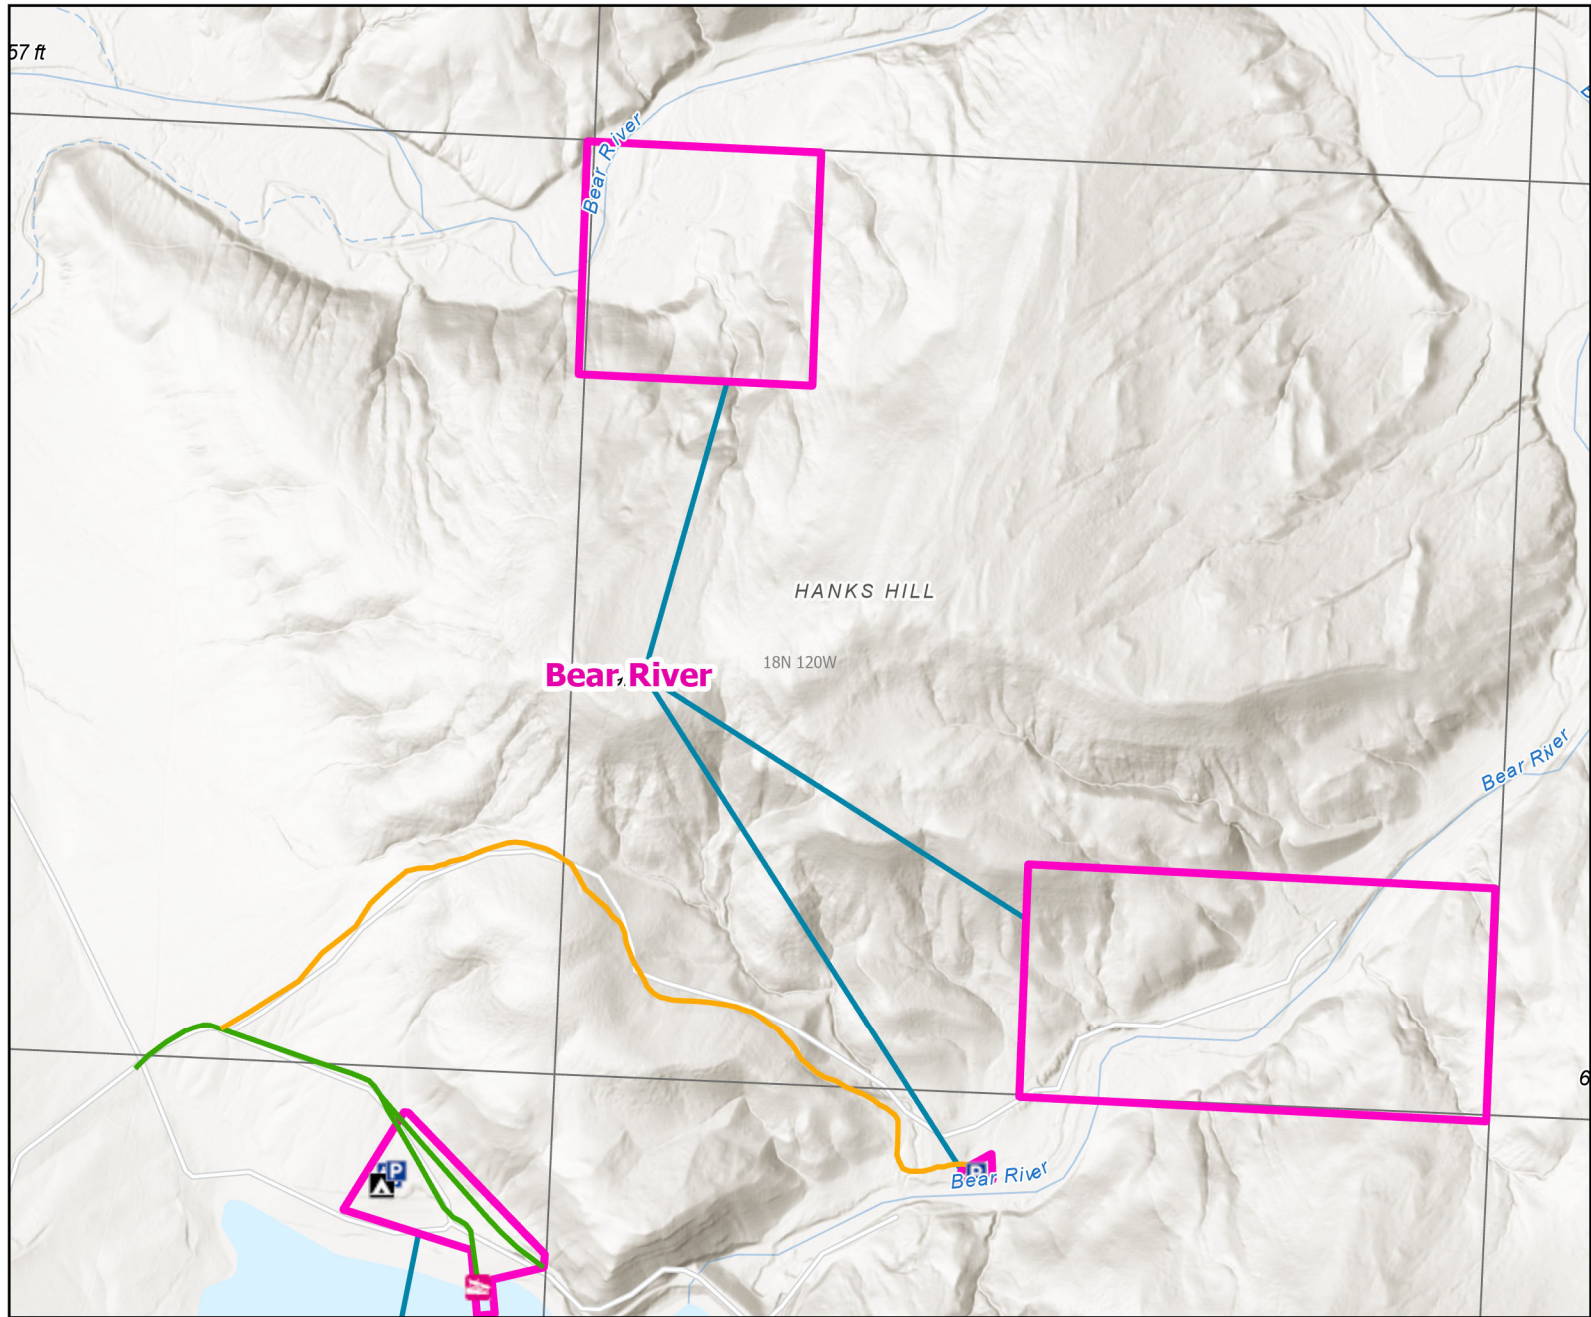

Bear River Public Access Area

Recreation Options: Fishing, Hunting, Camping
 Access Dates: Open year round
 Seasonal Closure:
 Access Exceptions:
 Area Regulations: 14 day camping limit. No open fires or fireworks. No off road vehicle travel permitted
 Shed Limitations: No collection of shed antlers or horns January 1- May 1 at 6:00 AM
 Pheasant Release Dates:

This map is for visual use, assistance and general location only, does not represent a survey, and is not to be used for legal conveyance. Hunt Area boundaries are approximate, consult Game and Fish Hunting Regulations for descriptions and restrictions. Access to these private lands for any commercial activity must be gained by contacting the individual landowner(s) directly.