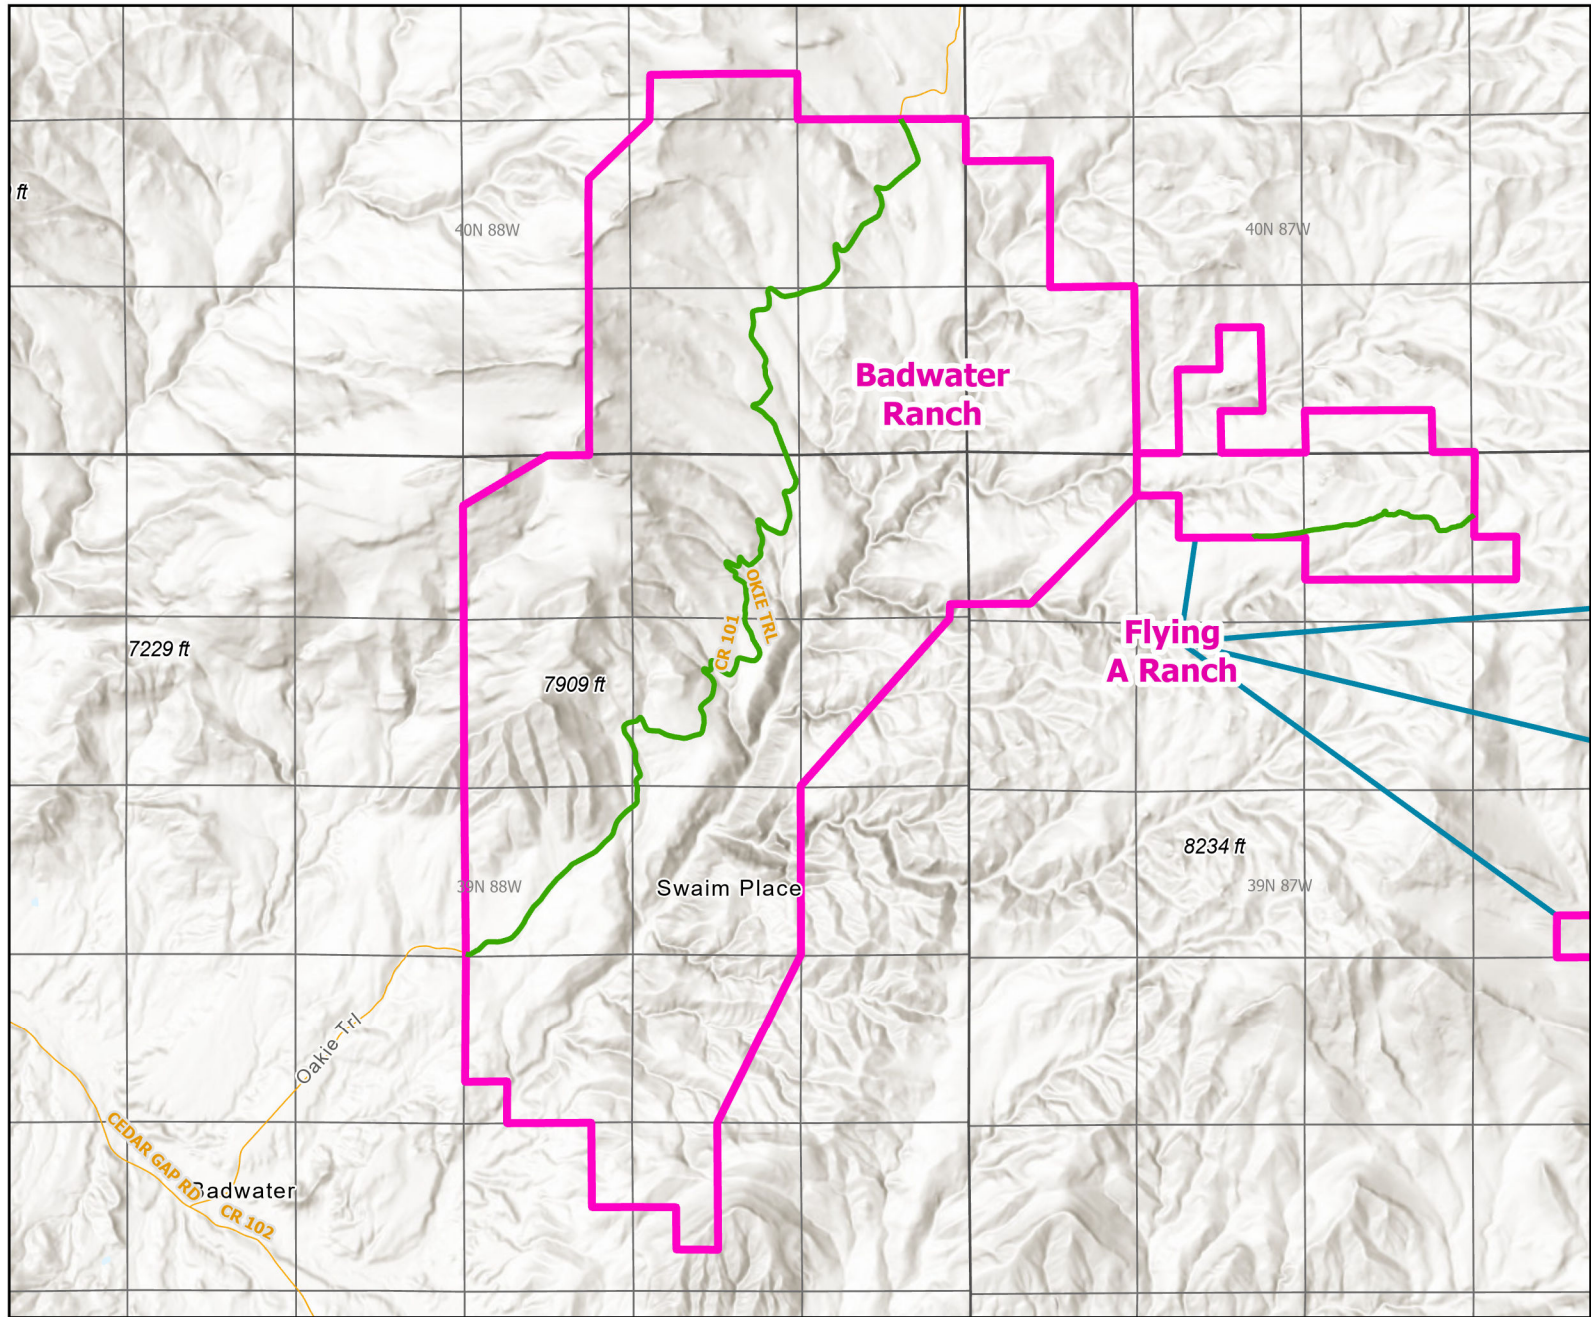

# Badwater Ranch Public Access Area

|  |  |  |  |  |  |  |
|--|--|--|--|--|--|--|
|  |  |  |  |  |  |  |
|  |  |  |  |  |  |  |
|  |  |  |  |  |  |  |
|  |  |  |  |  |  |  |
|  |  |  |  |  |  |  |

**Recreation Options:** Fishing, Hunting, Hiking

**Access Dates:** Open year round

**Seasonal Closure:**

**Access Exceptions:**

**Area Regulations:** Access limited to easement area marked. Access road and parking areas are not plowed in winter. No overnight camping. No motorized vehicle or mechanical modes of transportation allowed on the easement, except on marked public roads.

**Shed Limitations:**

**Pheasant Release Dates:**

This map is for visual use, assistance and general location only, does not represent a survey, and is not to be used for legal conveyance. Hunt Area boundaries are approximate, consult Game and Fish Hunting Regulations for descriptions and restrictions. Access to these private lands for any commercial activity must be gained by contacting the individual landowner(s) directly.