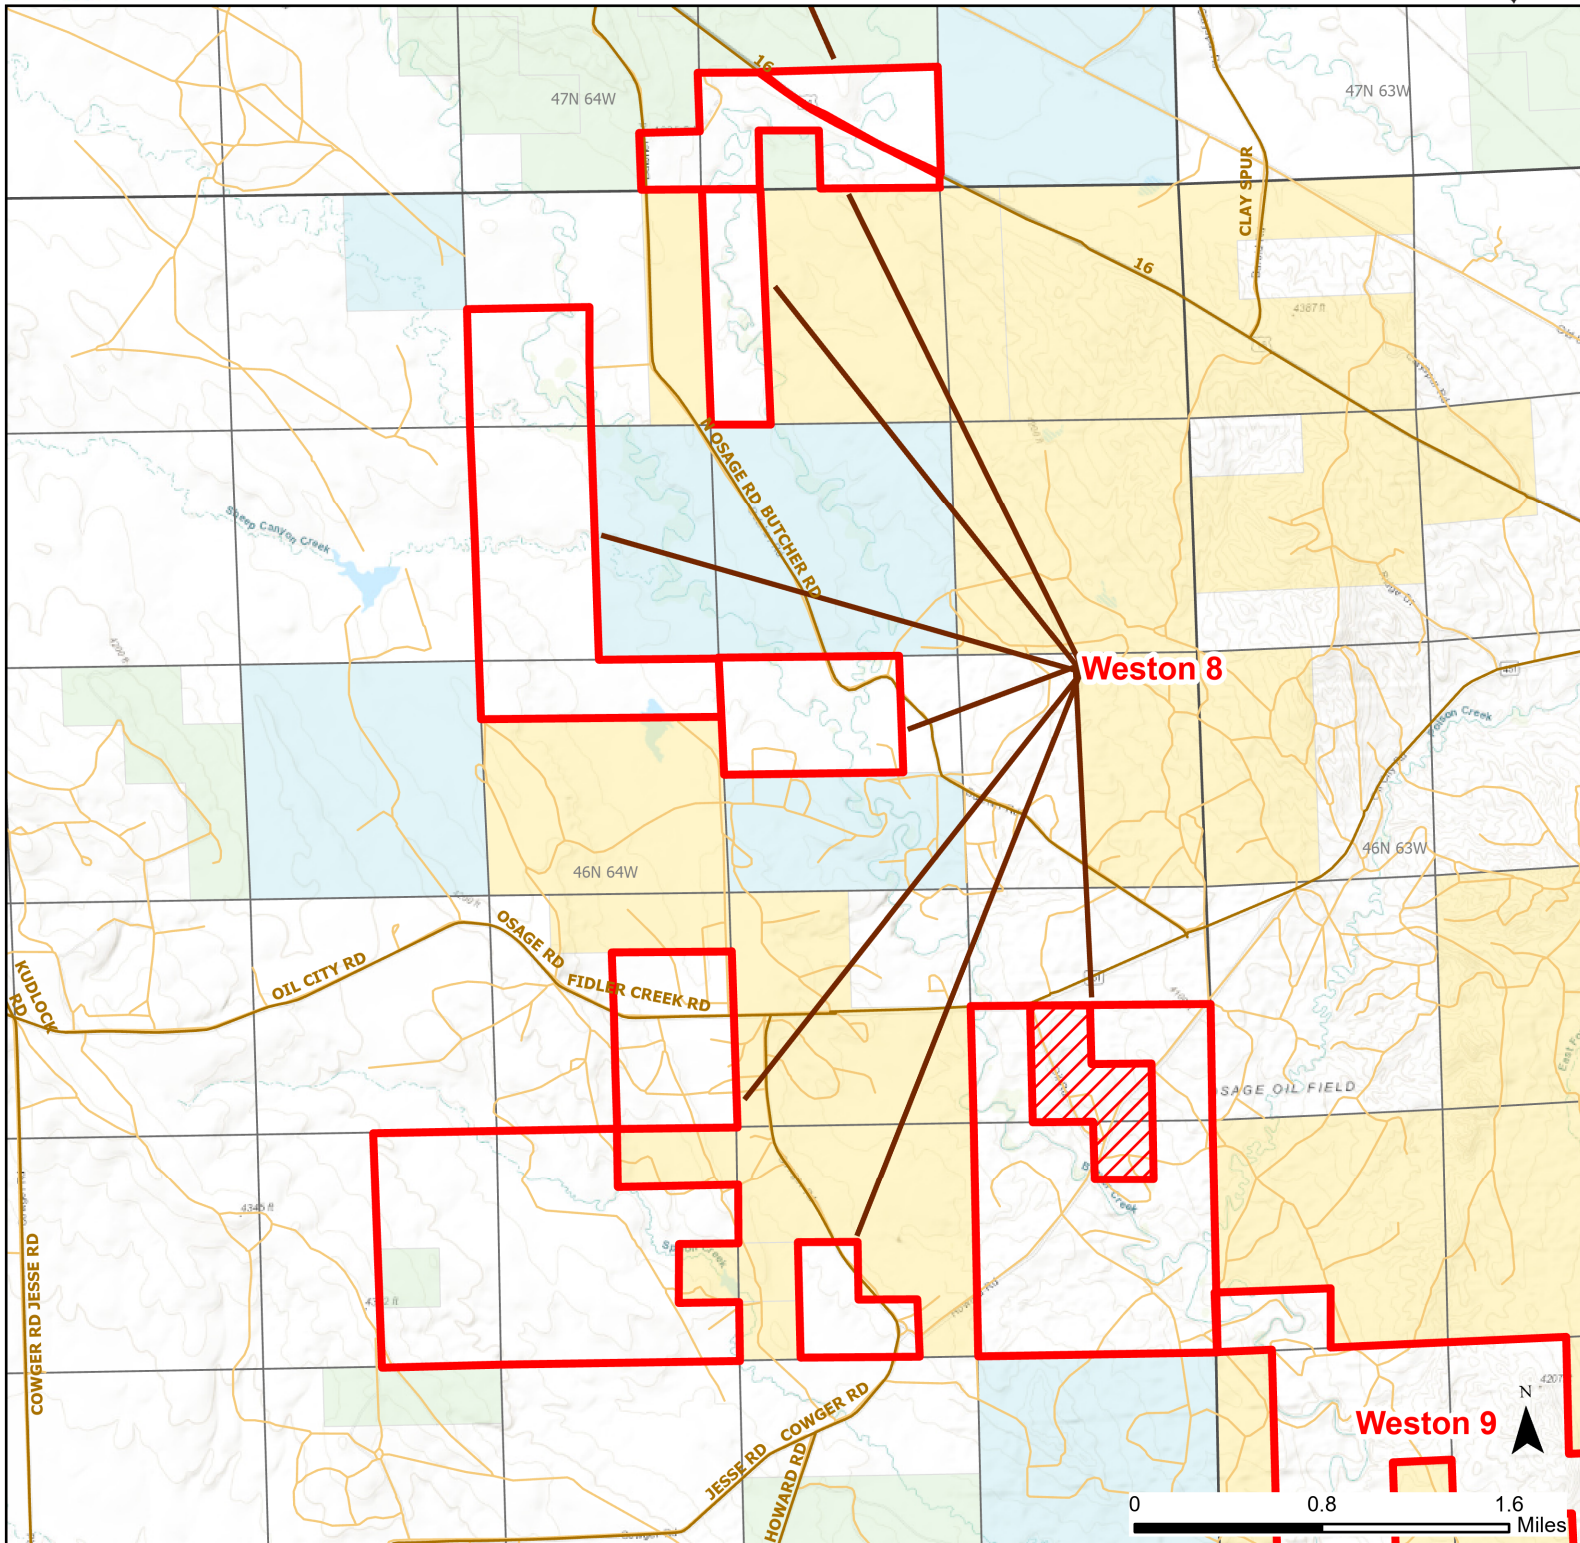

Weston 8 Walk-in Hunting Area

Access Dates:
08/15 - 10/15
2023 Hunt Season

Parking	Closed Road	Boundary	Limited Range Weapons and Archery	State
Coupon Box	Roads	County Boundaries	Other	DOD
Road Closed				BLM
Open Road		Archery Only	CLOSED	Wyoming Game & Fish Dept.
Special Conditions Apply				Forest Service
				Private

Species allowed to hunt: Antelope, Deer

Rules:

This map is for visual use, assistance and general location only, does not represent a survey, and is not to be used for legal conveyance. Hunt Area boundaries are approximate, consult Game and Fish Hunting Regulations for descriptions and restrictions. Access to these private lands for any commercial activity must be gained by contacting the individual landowner(s) directly.