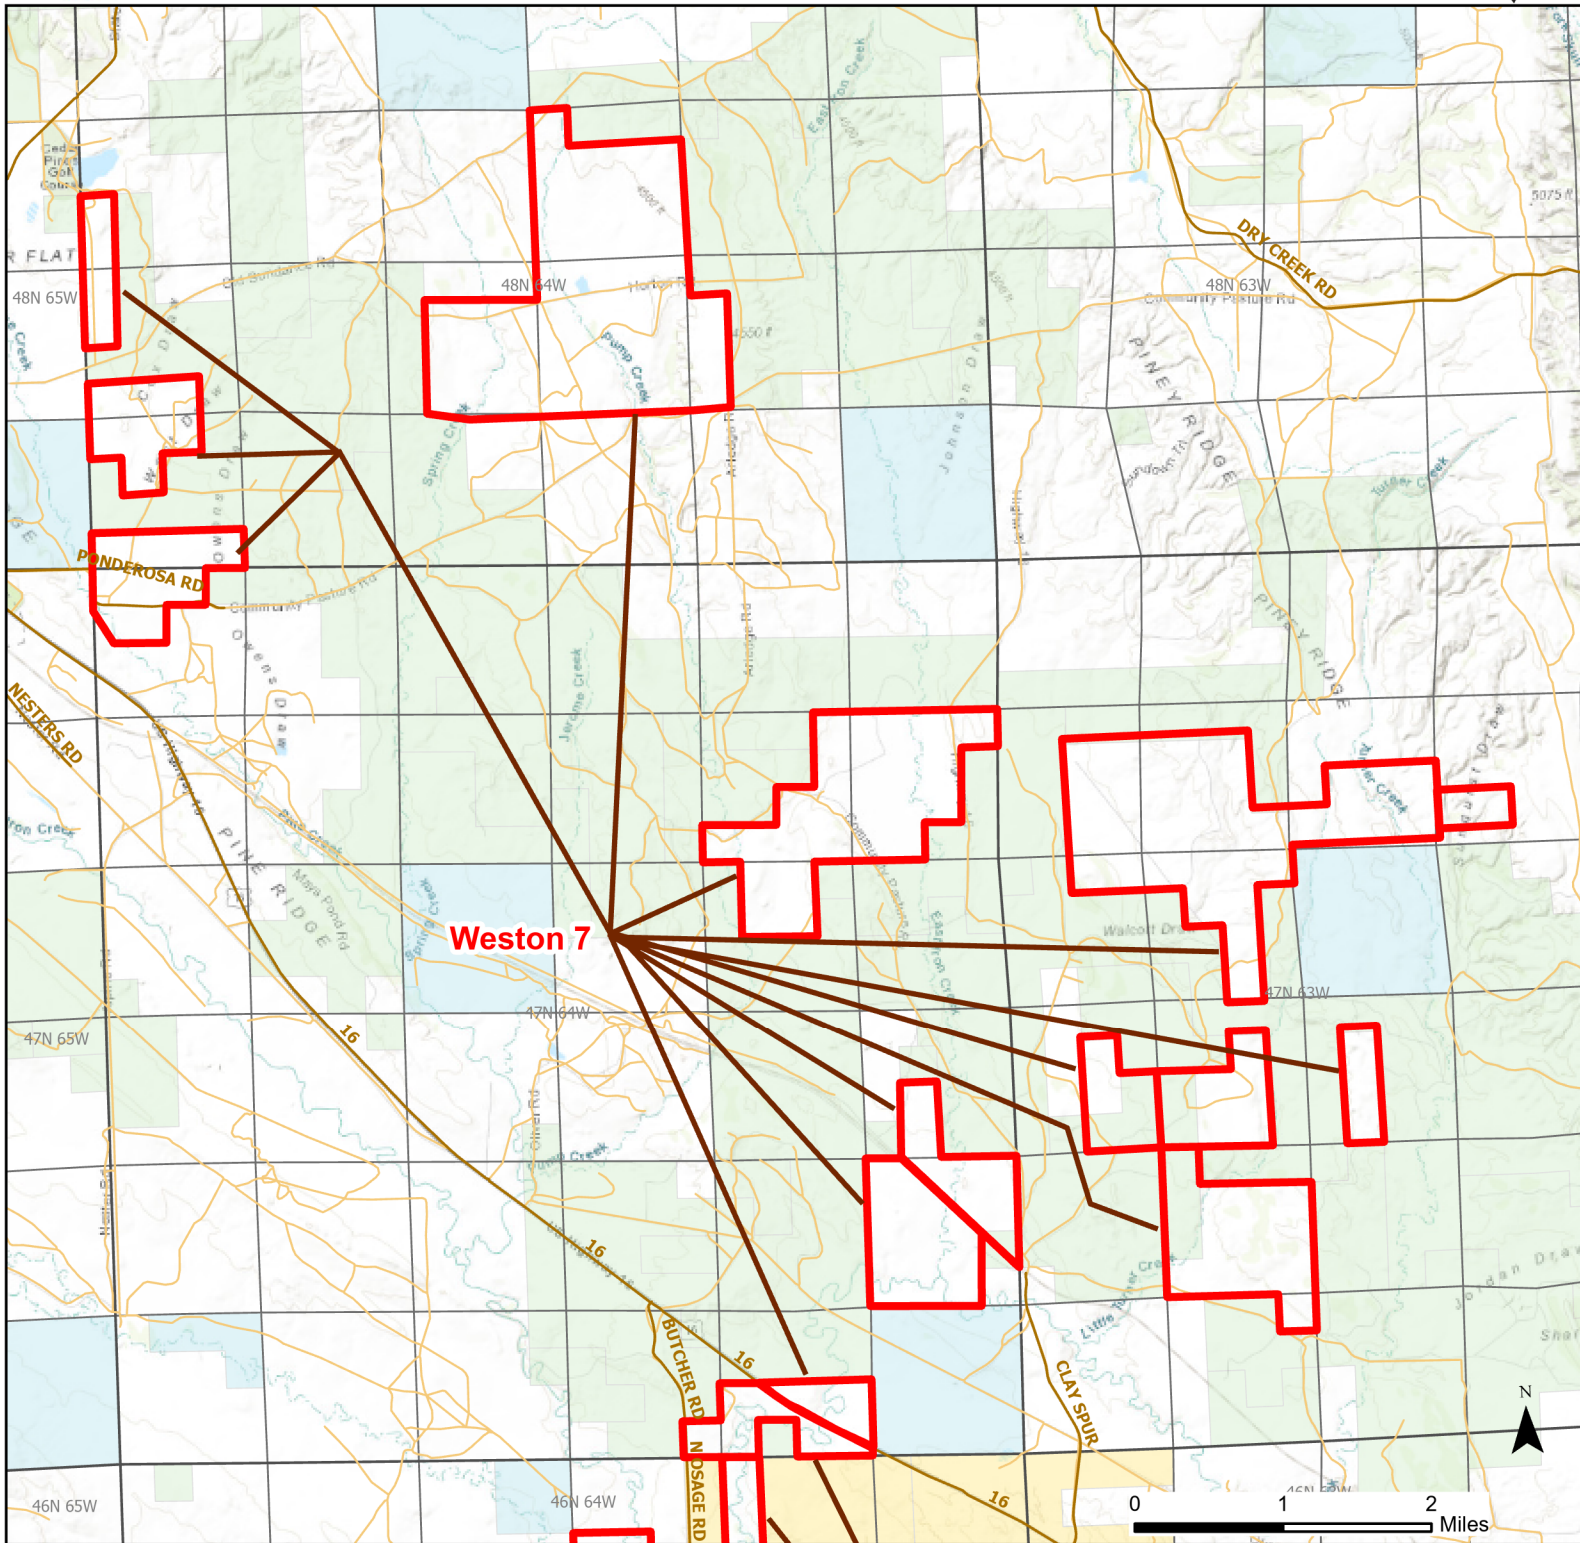

Weston 7 Walk-in Hunting Area

Access Dates:
08/15 - 01/31
2023 Hunt Season

Parking	Closed Road	Boundary	Limited Range Weapons and Archery	State
Coupon Box	Roads	Archery Only	Other	DOD
Road Closed	County Boundaries	CLOSED		BLM
Open Road				Wyoming Game & Fish Dept.
Special Conditions Apply				Forest Service
				Private

Species allowed to hunt: Antelope, Deer, Elk

Rules:

This map is for visual use, assistance and general location only, does not represent a survey, and is not to be used for legal conveyance. Hunt Area boundaries are approximate, consult Game and Fish Hunting Regulations for descriptions and restrictions. Access to these private lands for any commercial activity must be gained by contacting the individual landowner(s) directly.