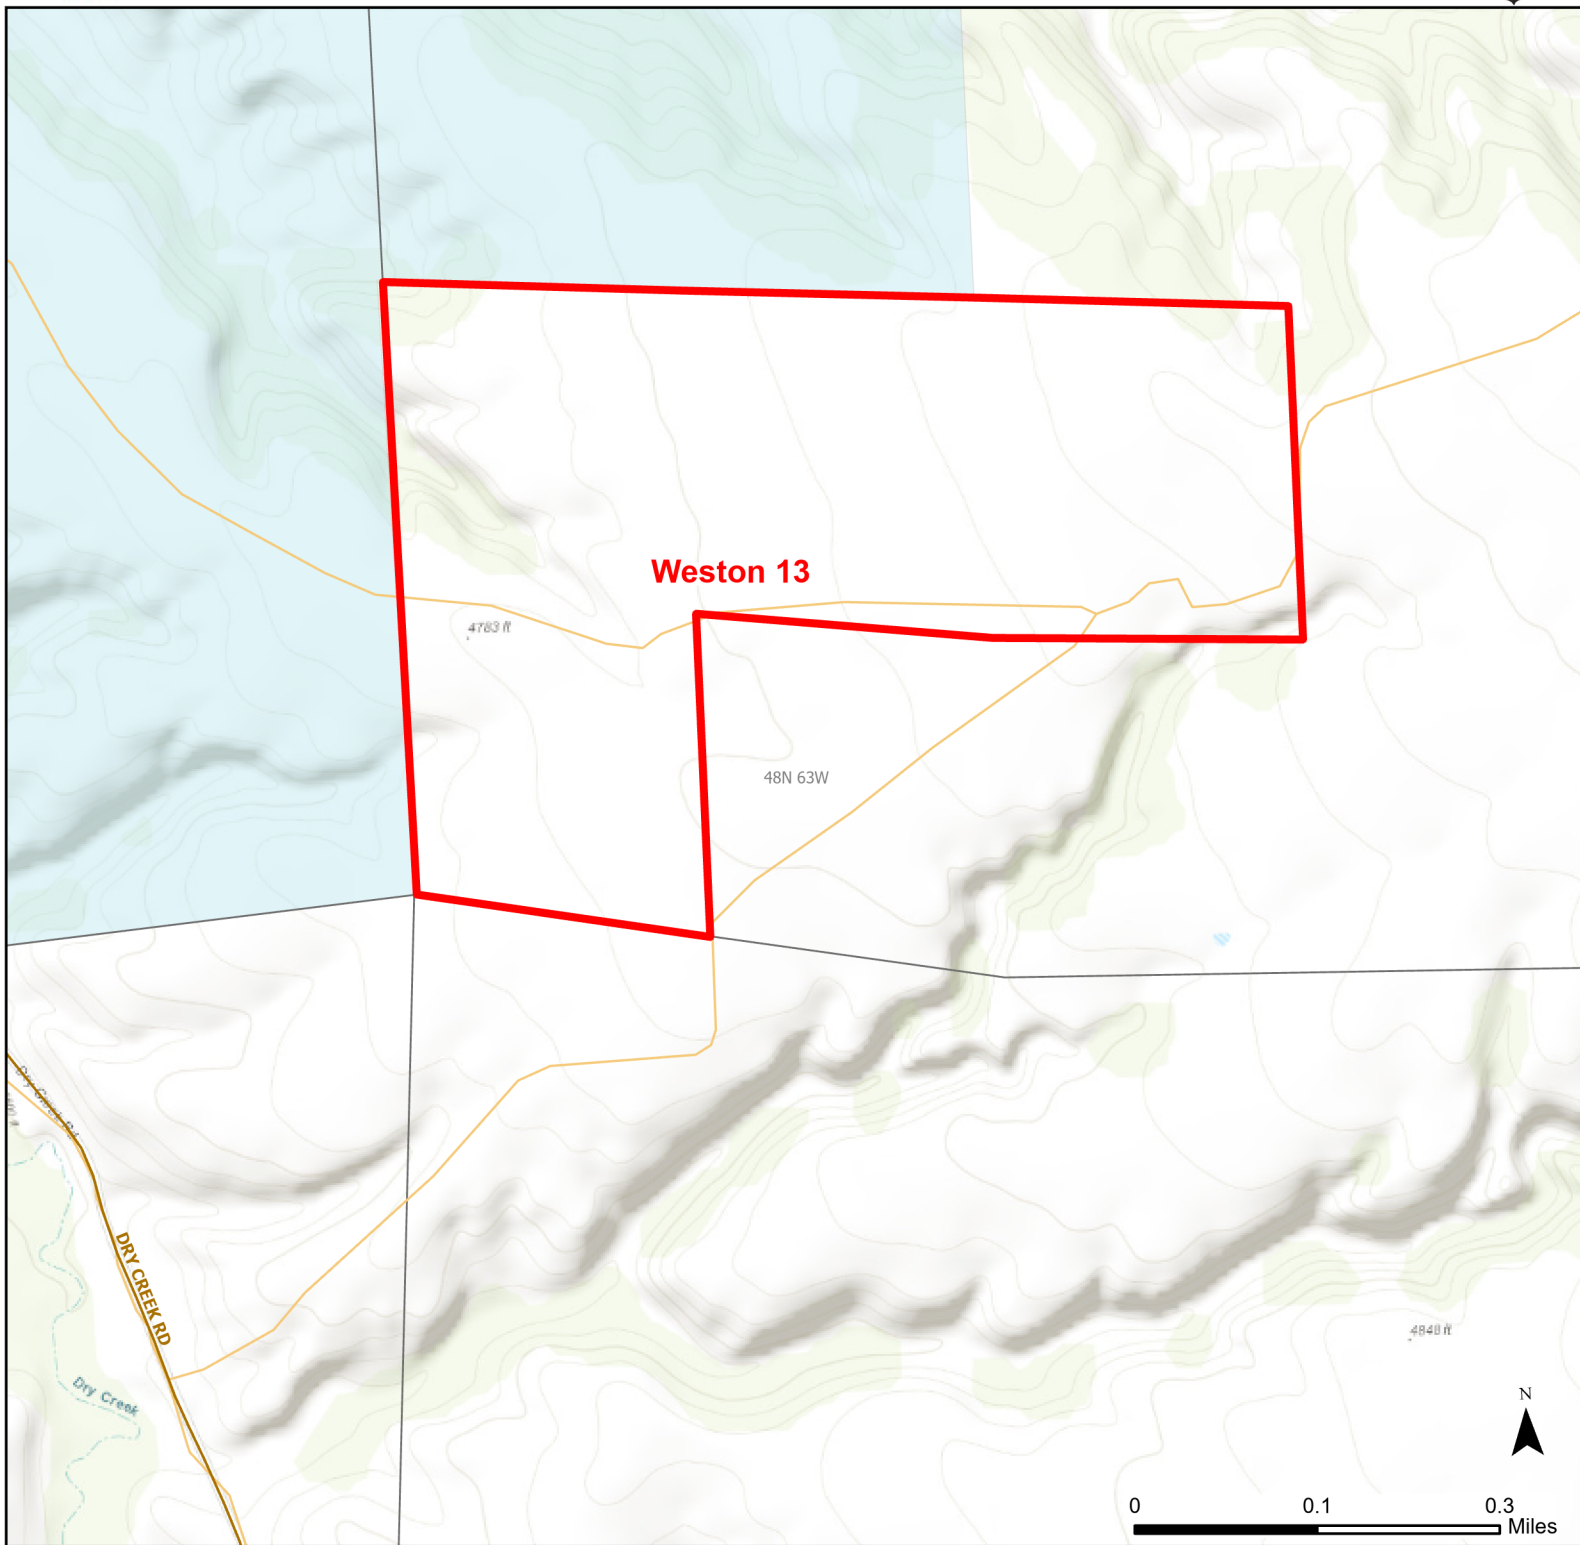

# Weston 13 Walk-in Hunting Area

Access Dates:  
09/01 - 05/31  
2023 Hunt Season

Parking	Closed Road	Boundary	Limited Range Weapons and Archery	State
Coupon Box	Roads	Archery Only	Other	DOD
Road Closed	County Boundaries	CLOSED		BLM
Open Road				Wyoming Game & Fish Dept.
Special Conditions Apply				Forest Service
				Private

Species allowed to hunt: Turkey, Antelope, Deer, Elk

Rules:

This map is for visual use, assistance and general location only, does not represent a survey, and is not to be used for legal conveyance. Hunt Area boundaries are approximate, consult Game and Fish Hunting Regulations for descriptions and restrictions. Access to these private lands for any commercial activity must be gained by contacting the individual landowner(s) directly.